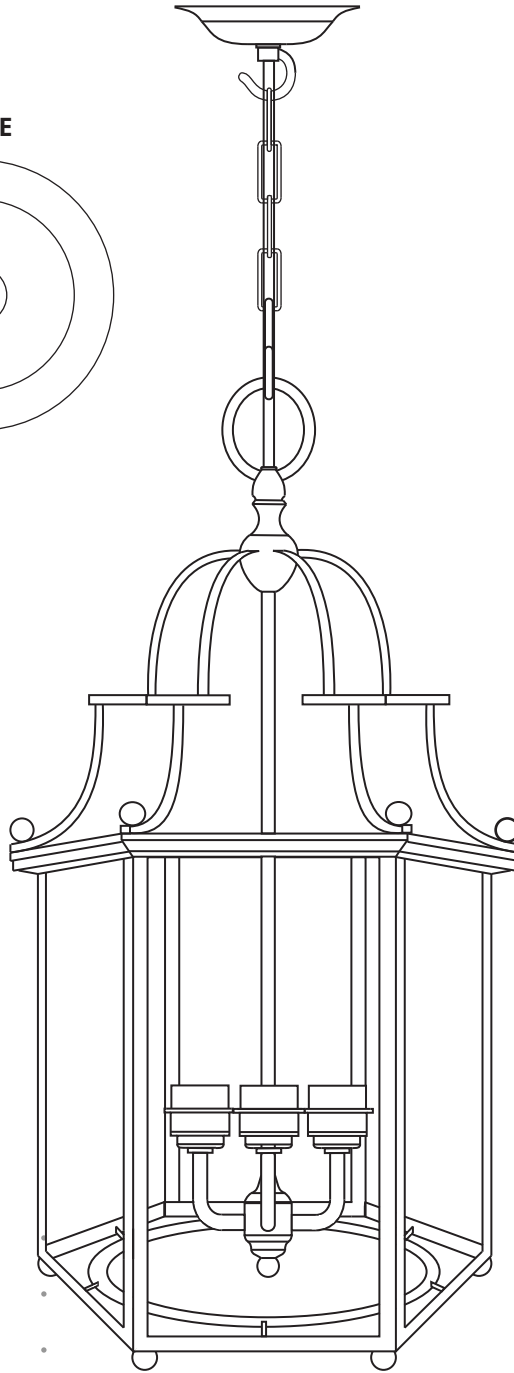

FRITZ FRYER

HAREWOOD END LANTERN

SPECIFICATION	WEIGHT (g)	PRODUCT CODE	BULB CAP	MAX. WATTAGE	IP RATING	W (mm)	H (mm)
ONE SIZE	7500	FFLHARE	E27	60	IP20	295	730

CEILING PLATE

120mm

H

W

Various metal and feed colours available. See website for further information.

Weights and measurements are approximate. Cable length 100cm, bespoke cable lengths, colours and ES fittings are available on request.

theLIA MEMBER

CE

EST 1982
FRITZ FRYER
LIGHTING SPECIALISTS

This luminaire is compatible with bulbs of the energy classes: