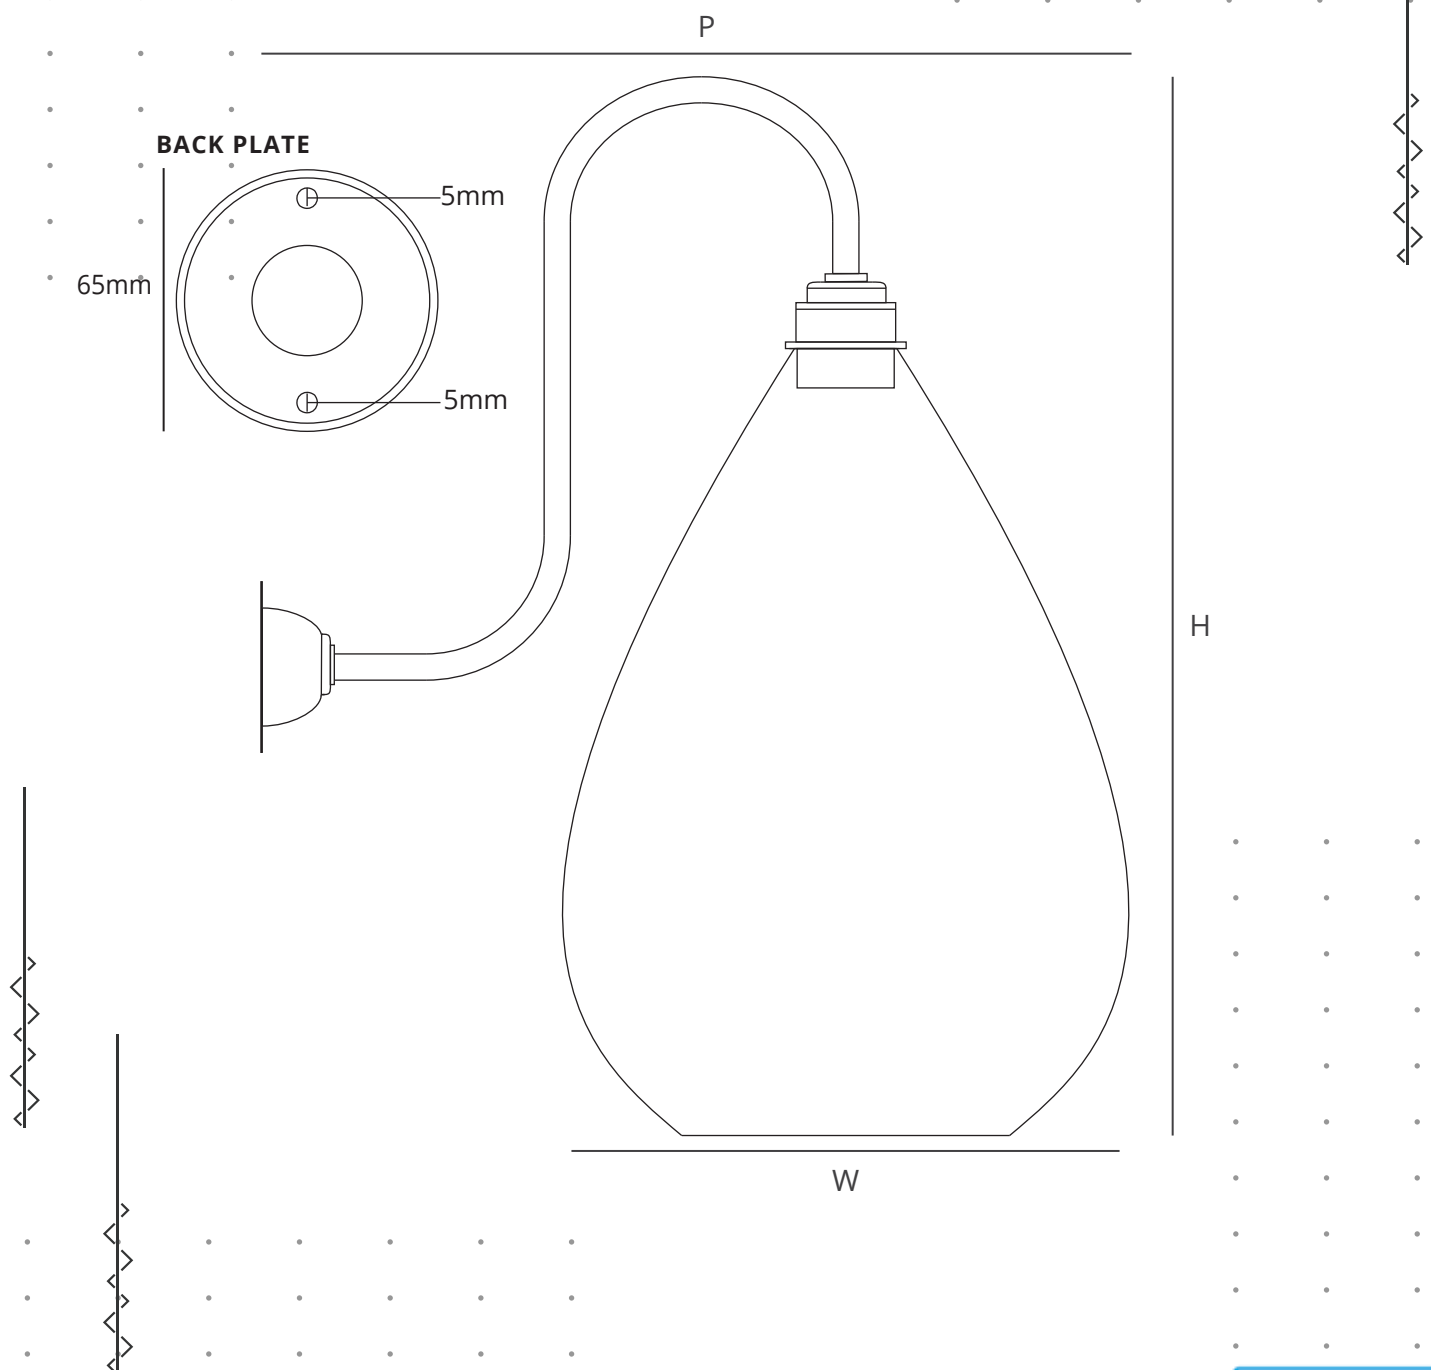

FRITZ FRYER

WELLINGTON SWAN NECK WALL LIGHT

SPECIFICATION	WEIGHT (g)	PRODUCT CODE	BULB CAP	MAX. WATTAGE	IP RATING	P (mm)	H (mm)	W (mm)
X-LARGE	1000	FFSN-WELL-XL	E27	60	IP20	330	405	207

-  Various metal colours available. Choose from the following glass types: Clear, Ribbed, Skinny Ribbed, or White with Clear Rim. See website for further information.
-  Weights and measurements are approximate. Bespoke colours and ES fittings are available on request.