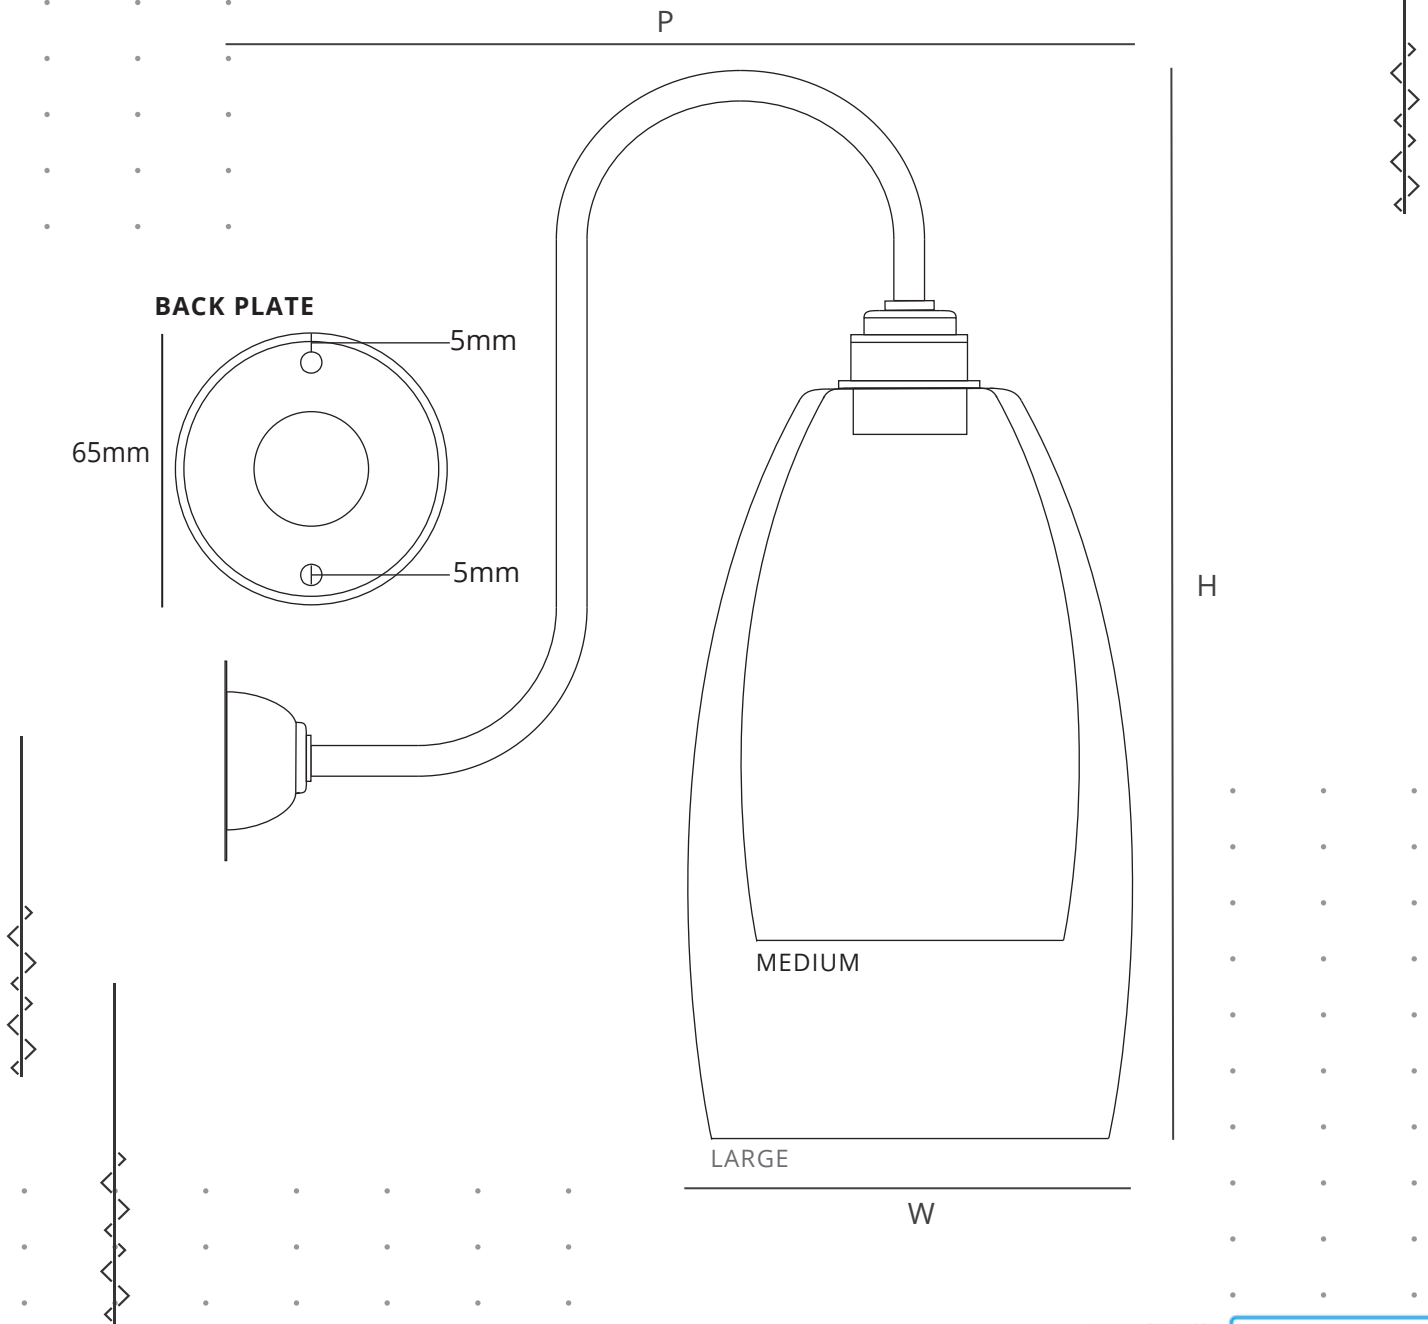

FRITZ FRYER

UPTON SWAN NECK WALL LIGHT

SPECIFICATION	WEIGHT (g)	PRODUCT CODE	BULB CAP	MAX. WATTAGE	IP RATING	P (mm)	H (mm)	W (mm)
MEDIUM	700	FFSN-UPT-M	E27	40	IP20	280	285	110
LARGE	1070	FFSN-UPT-L	E27	40	IP20	295	350	150

- Various metal colours available.
- Choose from the following glass types: Clear, Ribbed, Smoked, White, Ceramic or Skinny Ribbed. See website for further information.
- Weights and measurements are approximate.
- Bespoke colours and ES fittings are available on request.