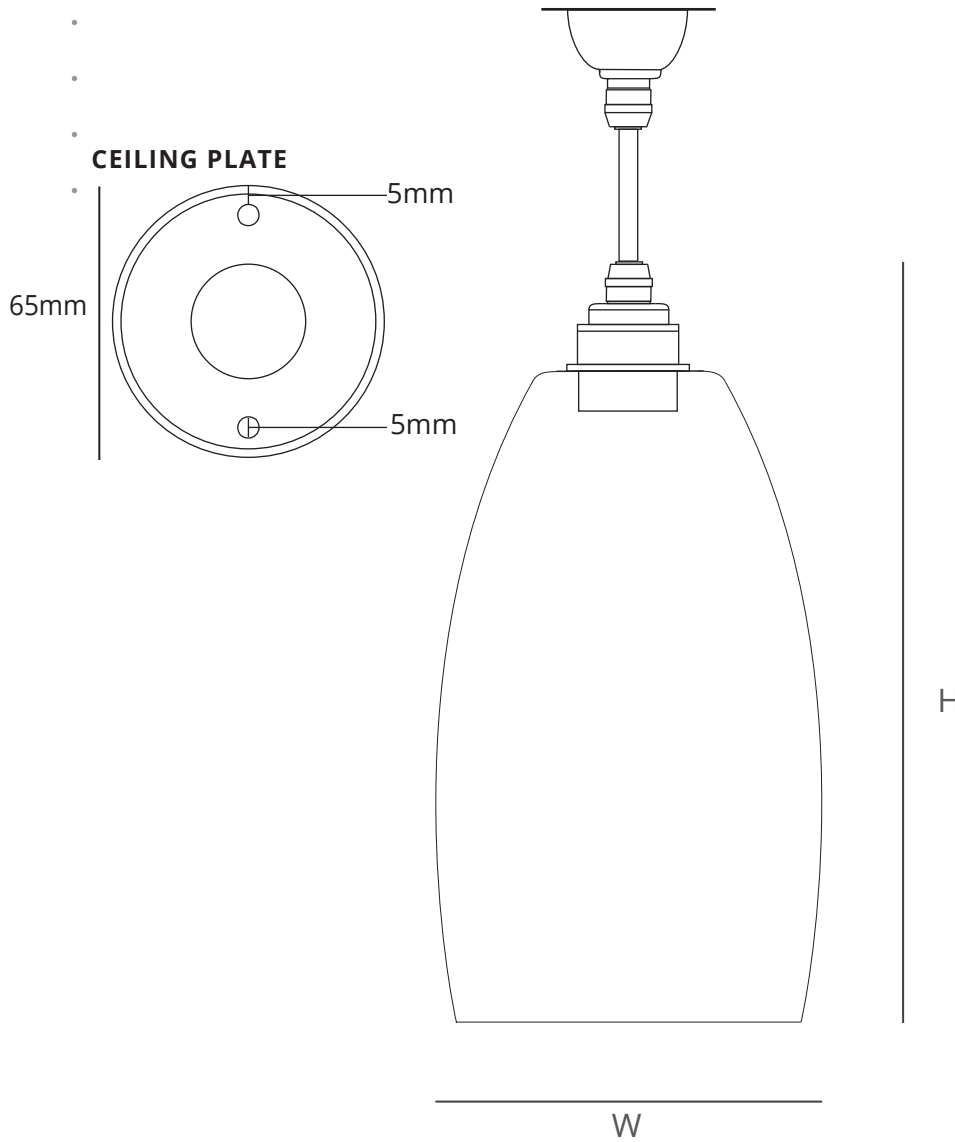

SPECIFICATION	WEIGHT (g)	PRODUCT CODE	BULB CAP	MAX. WATTAGE	IP RATING	W (mm)	H (mm)
LARGE	970	FFP-UPT-L	E27	60	IP20	150	285

Various metal and feed colours available.  
Choose from the following glass types: Clear, Ribbed, Smoked, White, Ceramic or Skinny Ribbed. See website for further information.

Weights and measurements are approximate.  
Cable length 100cm, bespoke cable lengths, colours and ES fittings are available on request.

EST 1982  
**FRITZ FRYER**  
LIGHTING SPECIALISTS

 This luminaire is compatible with bulbs of the energy classes: