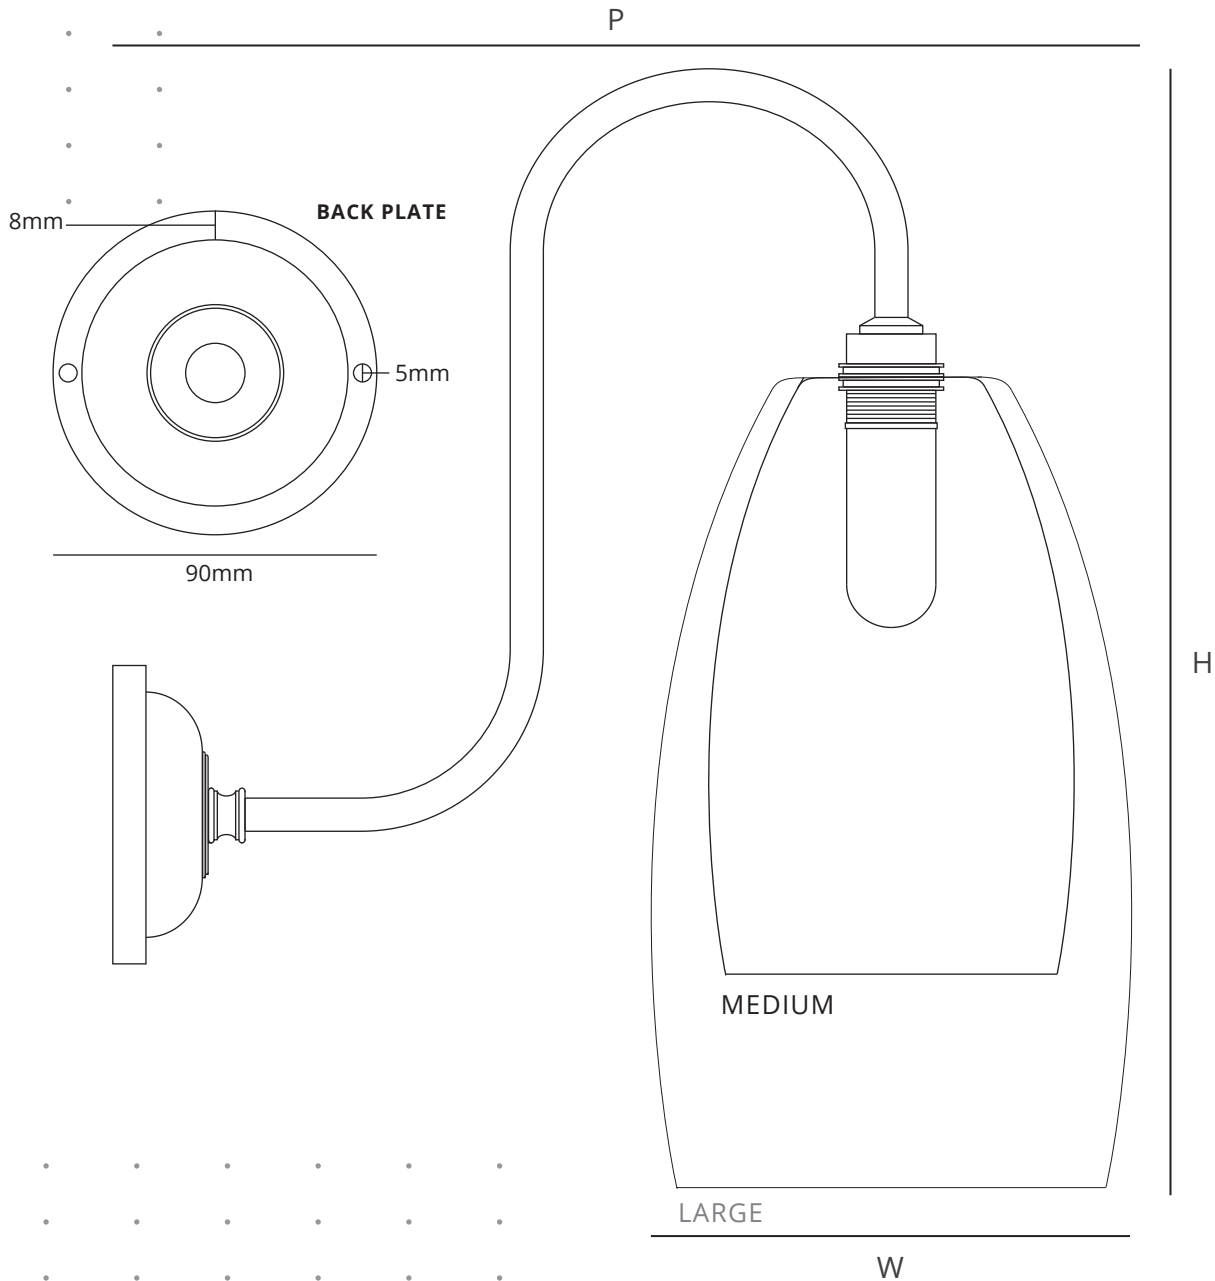

## UPTON BATHROOM SWAN NECK WALL LIGHT

SPECIFICATION	WEIGHT (g)	PRODUCT CODE	BULB CAP	MAX. WATTAGE	IP RATING	P (mm)	H (mm)	W (mm)
MEDIUM	700	FFSNB-UPT-M	G9	25	IP44	290	273	110
LARGE	1110	FFSNB-UPT-L	G9	25	IP44	307	337	150