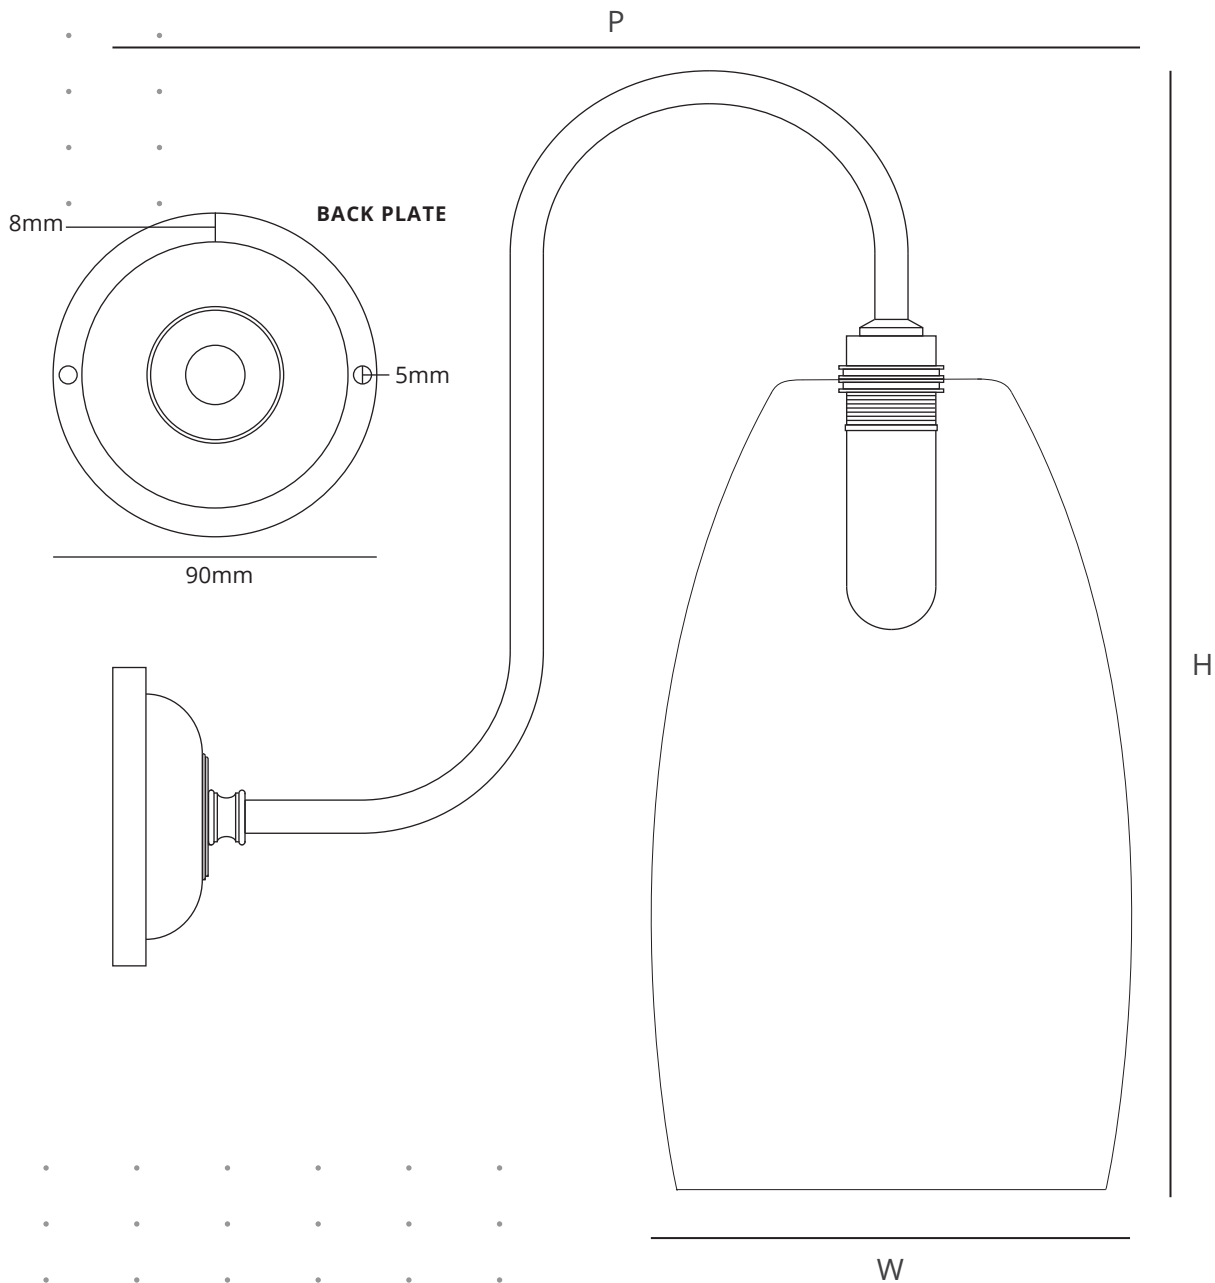

FRITZ FRYER

UPTON BATHROOM SWAN NECK WALL LIGHT

SPECIFICATION	WEIGHT (g)	PRODUCT CODE	BULB CAP	MAX. WATTAGE	IP RATING	P (mm)	H (mm)	W (mm)
LARGE	1110	FFSNB-UPT-L	G9	25	IP44	307	337	150

Various metal colours available.

Choose from the following glass types: Clear, Ribbed, Smoked, White, Ceramic or Skinny Ribbed. See website for further information.

Weights and measurements are approximate.

Bespoke colours and ES fittings are available on request.