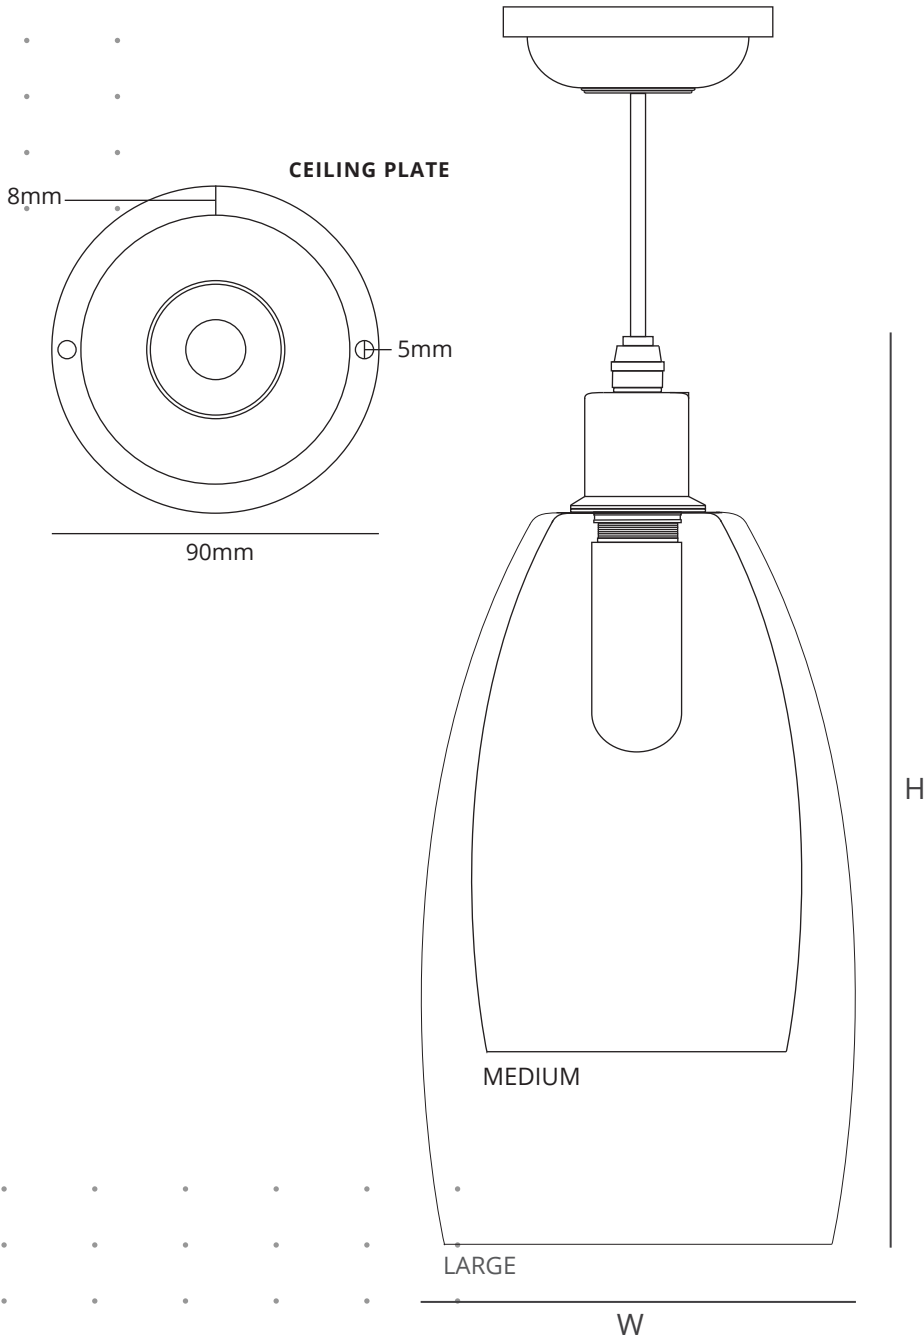

FRITZ FRYER

UPTON BATHROOM PENDANT LIGHT

SPECIFICATION	WEIGHT (g)	PRODUCT CODE	BULB CAP	MAX. WATTAGE	IP RATING	W (mm)	H (mm)
MEDIUM	790	FFBP-UPT-M	G9	25	IP44	110	240
LARGE	1100	FFBP-UPT-L	G9	25	IP44	150	300

Various metal and feed colours available.
Choose from the following glass types: Clear, Ribbed, Smoked, White, Ceramic or Skinny Ribbed. See website for further information.

Weights and measurements are approximate.
Cable length 100cm, bespoke cable lengths, colours and ES fittings are available on request.