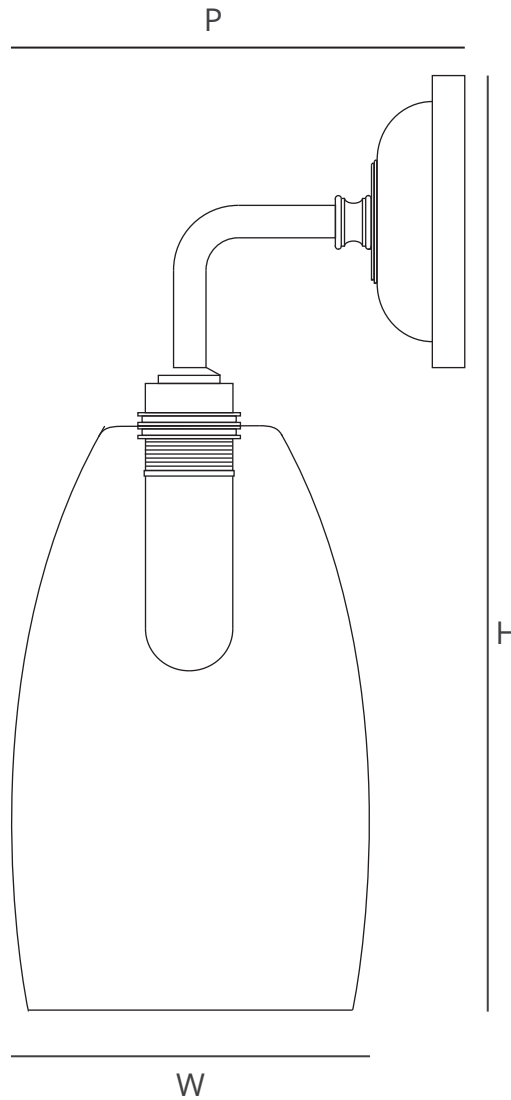

## UPTON CONTEMPORARY BATHROOM WALL LIGHT

SPECIFICATION	WEIGHT (g)	PRODUCT CODE	BULB CAP	MAX. WATTAGE	IP RATING	P (mm)	H (mm)	W (mm)
MEDIUM	650	FFCBL-UPT-M	G9	25	IP44	140	292	110

- Various metal colours available. Choose from the following glass types: Clear, Ribbed, Smoked, White, Ceramic or Skinny Ribbed. See website for further information.
- Weights and measurements are approximate. Bespoke colours and ES fittings are available on request.