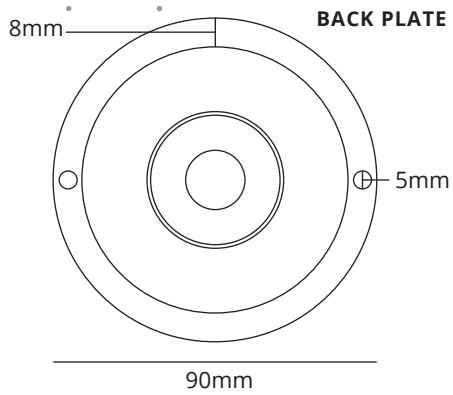

## UPTON CONTEMPORARY BATHROOM WALL LIGHT

SPECIFICATION	WEIGHT (g)	PRODUCT CODE	BULB CAP	MAX. WATTAGE	IP RATING	P (mm)	H (mm)	W (mm)
MEDIUM	650	FFCBL-UPT-M	G9	25	IP44	140	292	110

- Various metal colours available. Choose from the following glass types: Clear, Ribbed, Smoked, White, Ceramic or Skinny Ribbed. See website for further information.
- Weights and measurements are approximate. Bespoke colours and ES fittings are available on request.