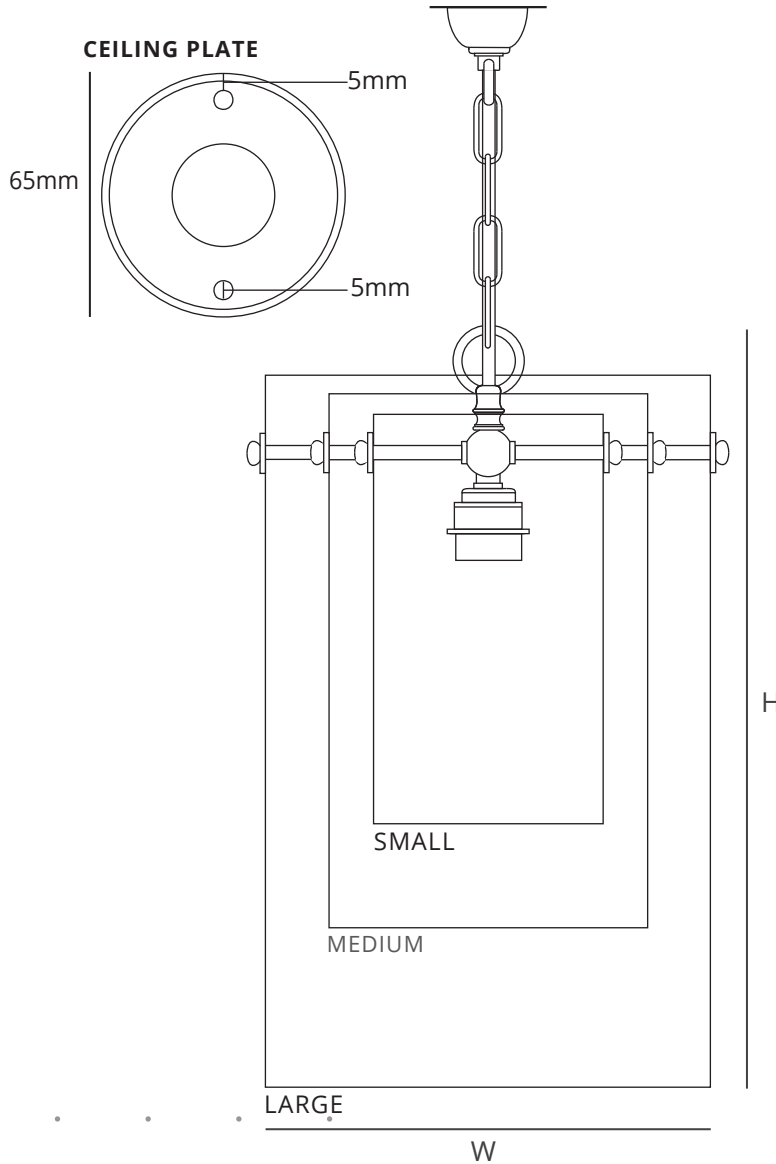

FRITZ FRYER

SELLACK LANTERN

SPECIFICATION	WEIGHT (g)	PRODUCT CODE	BULB CAP	MAX. WATTAGE	IP RATING	W (mm)	H (mm)
SMALL	1140	FFLANT-SEL-S	E27	60	IP20	130	280
MEDIUM	2530	FFLANT-SEL-M	E27	60	IP20	180	340
LARGE	4060	FFLANT-SEL-L	E27	60	IP20	250	430

Various metal and feed colours available. See website for further information.

Weights and measurements are approximate. Cable length 100cm, bespoke cable lengths, colours and ES fittings are available on request.