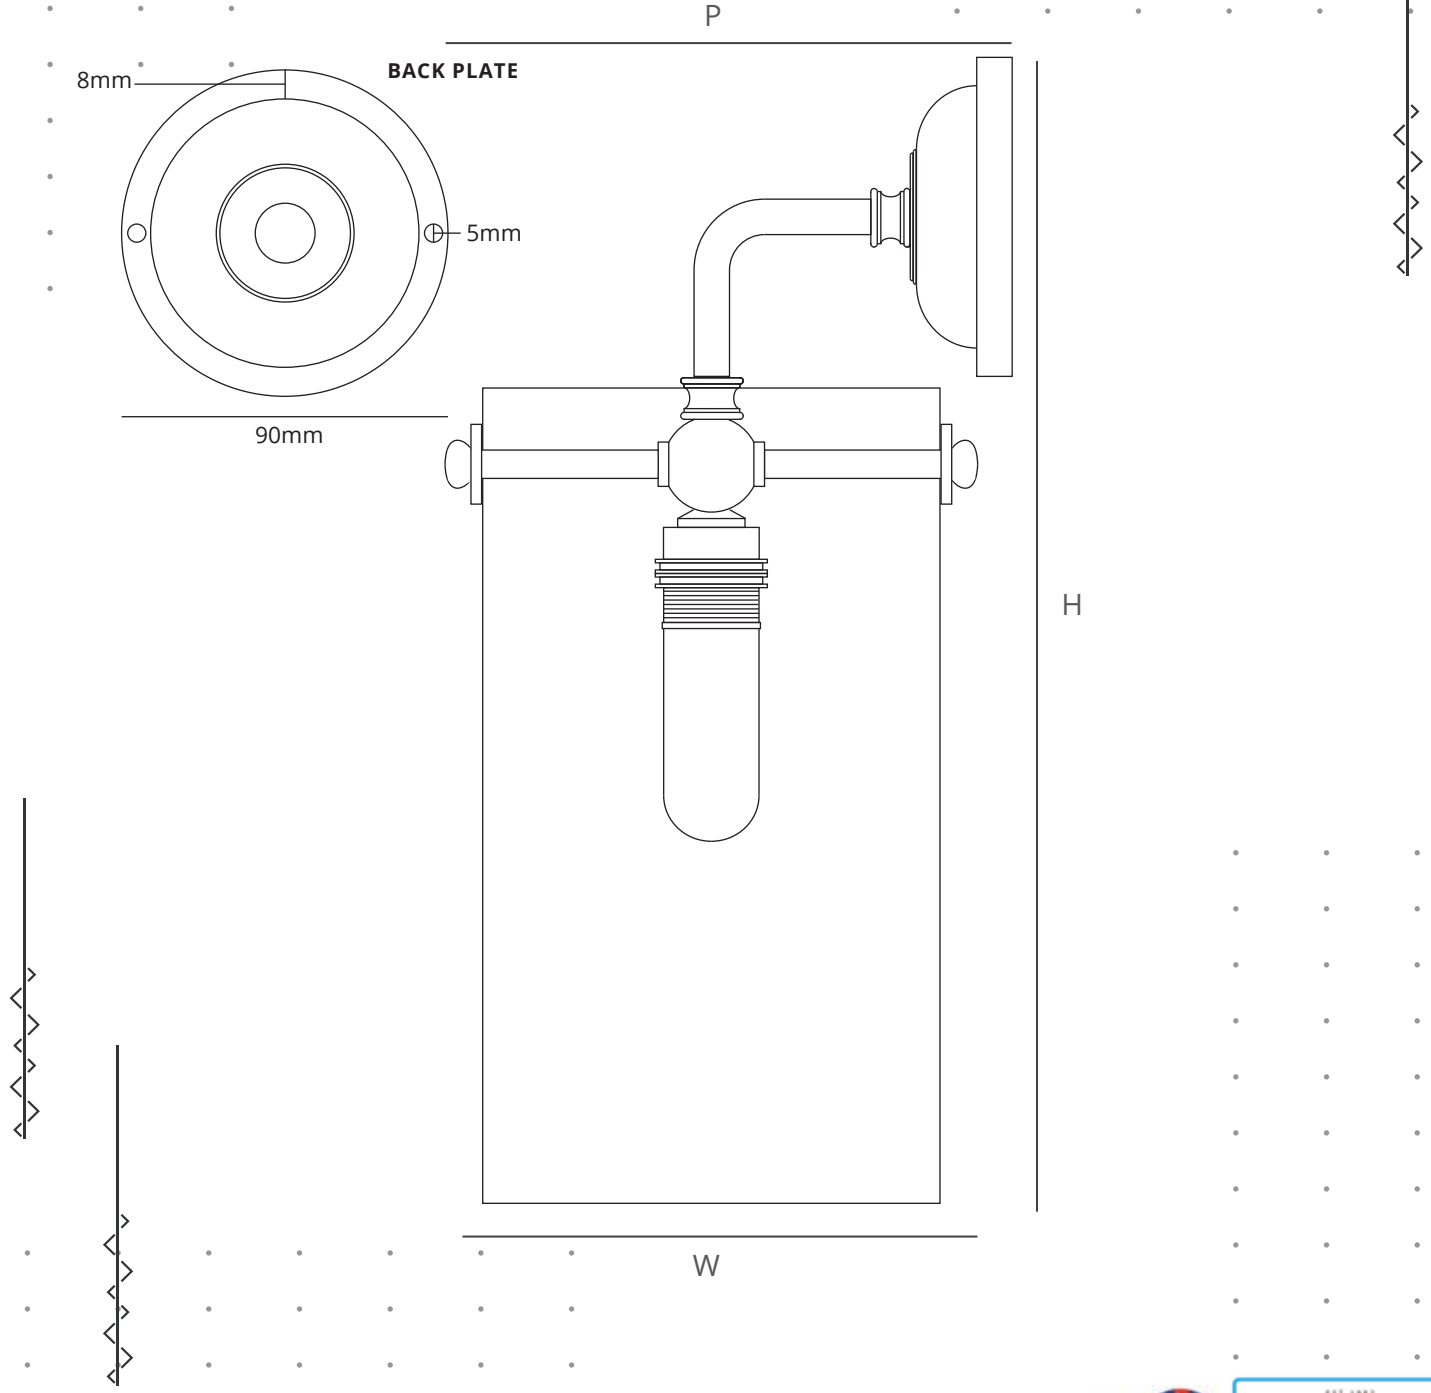

FRITZ FRYER

SELLACK BATHROOM CONTEMPORARY WALL LIGHT

SPECIFICATION	WEIGHT (g)	PRODUCT CODE	BULB CAP	MAX. WATTAGE	IP RATING	P (mm)	H (mm)	W (mm)
SMALL	1100	FFCBL-SEL-S	G9	25	IP44	160	325	130

Various metal colours available.
See website for further information.