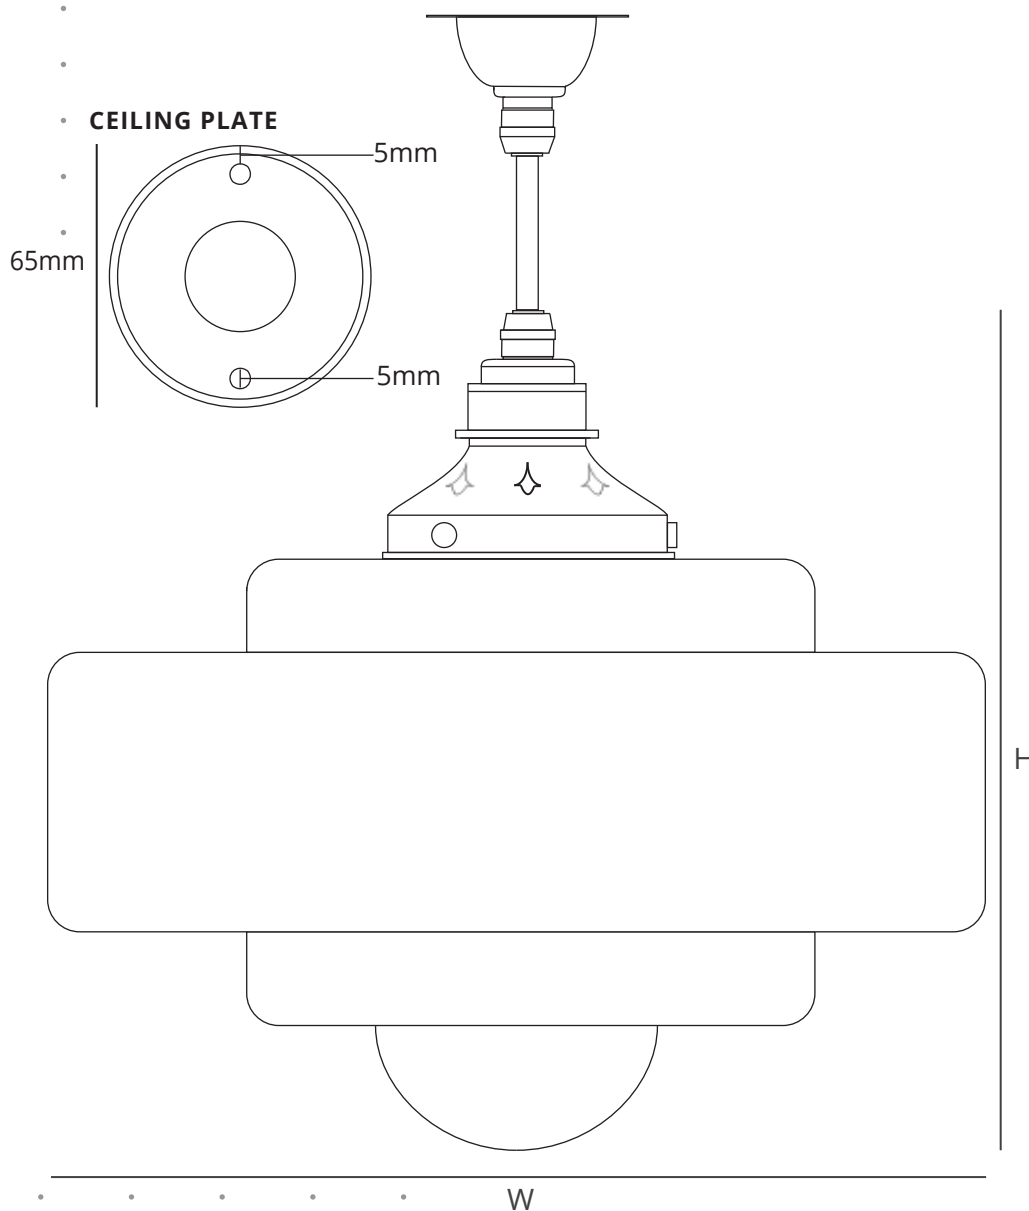

FRITZ FRYER

SAVOY PENDANT LIGHT

SPECIFICATION	WEIGHT (g)	PRODUCT CODE	BULB CAP	MAX. WATTAGE	IP RATING	W (mm)	H (mm)
LARGE	2370	FFP-SAV-L	E27	60	IP20	300	270

Various metal and feed colours available. See website for further information.

Weights and measurements are approximate. Cable length 100cm, bespoke cable lengths, colours and ES fittings are available on request.