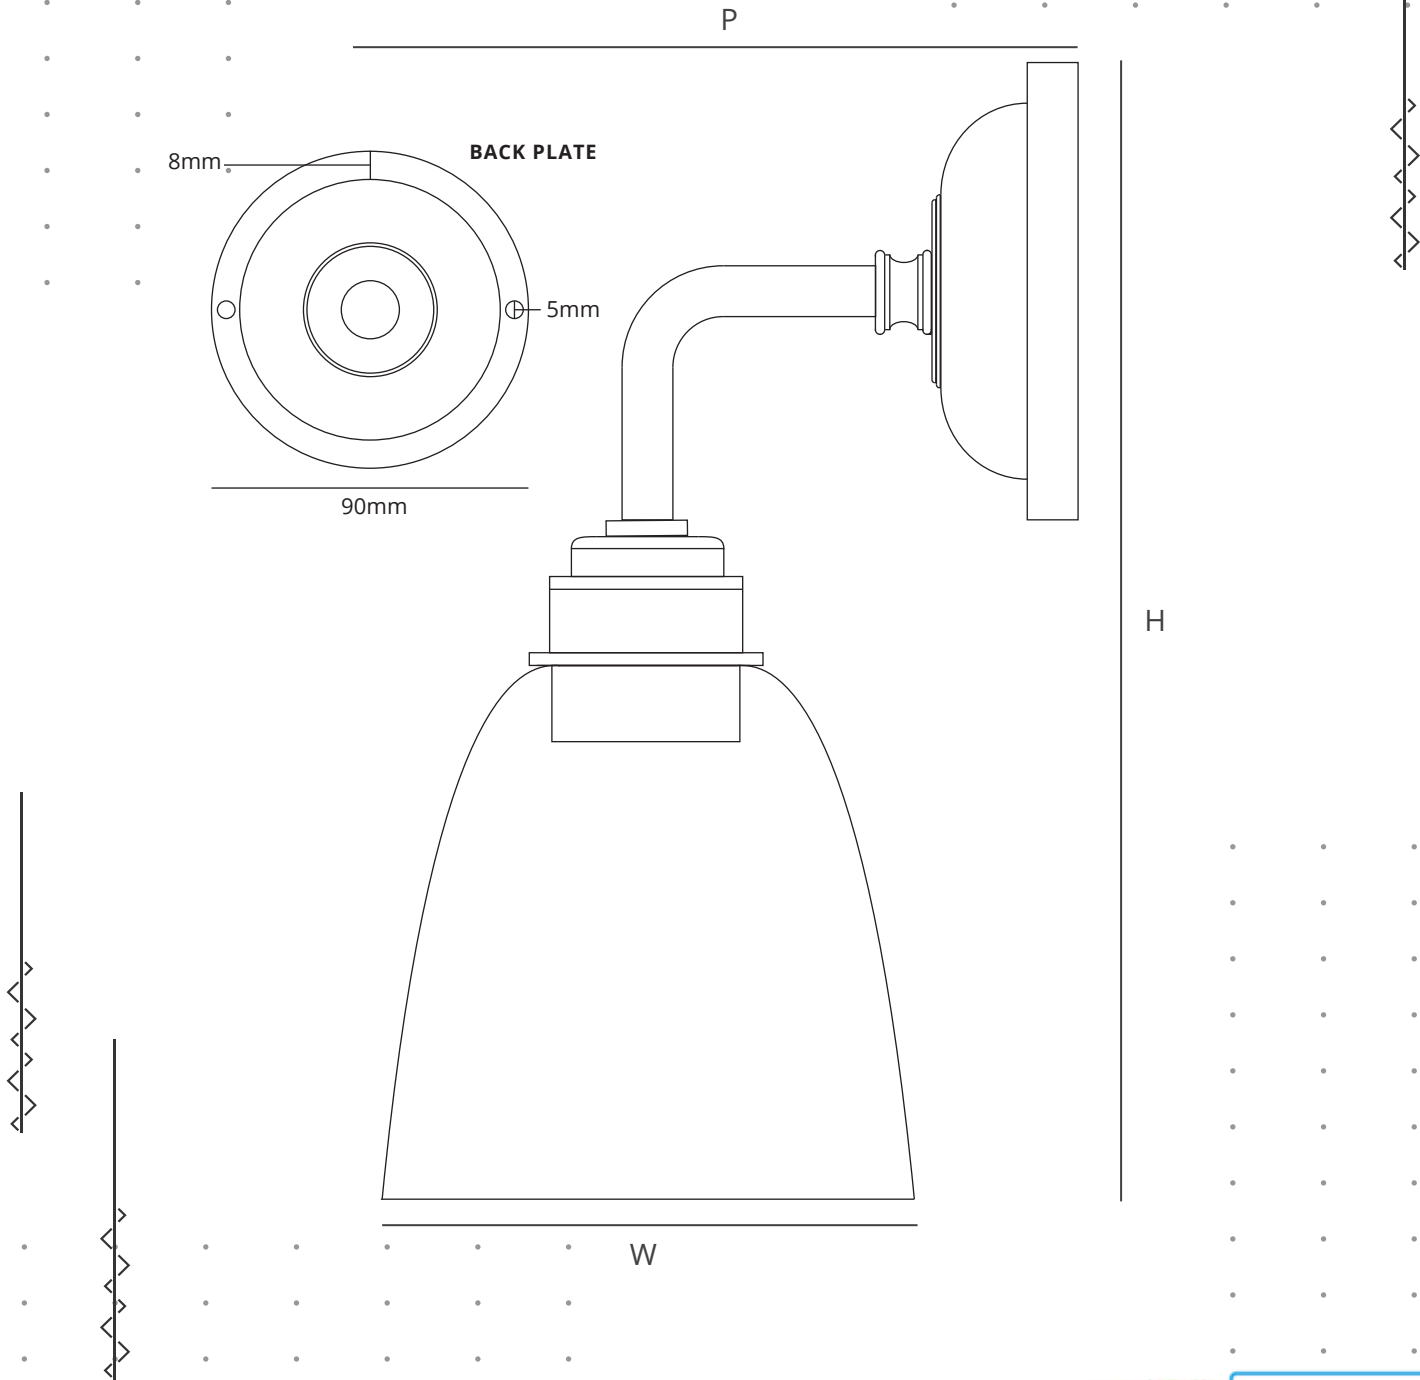

FRITZ FRYER

PIXLEY CONTEMPORARY WALL LIGHT

SPECIFICATION	WEIGHT (g)	PRODUCT CODE	BULB CAP	MAX. WATTAGE	IP RATING	P (mm)	H (mm)	W (mm)
X-SMALL	340	FFCWL-PIX-XS	E27	40	IP20	137	225	105

-  Various metal colours available. Choose from the following glass types: Clear, Smoked or Skinny Ribbed. See website for further information.
-  Weights and measurements are approximate. Bespoke colours and ES fittings are available on request.