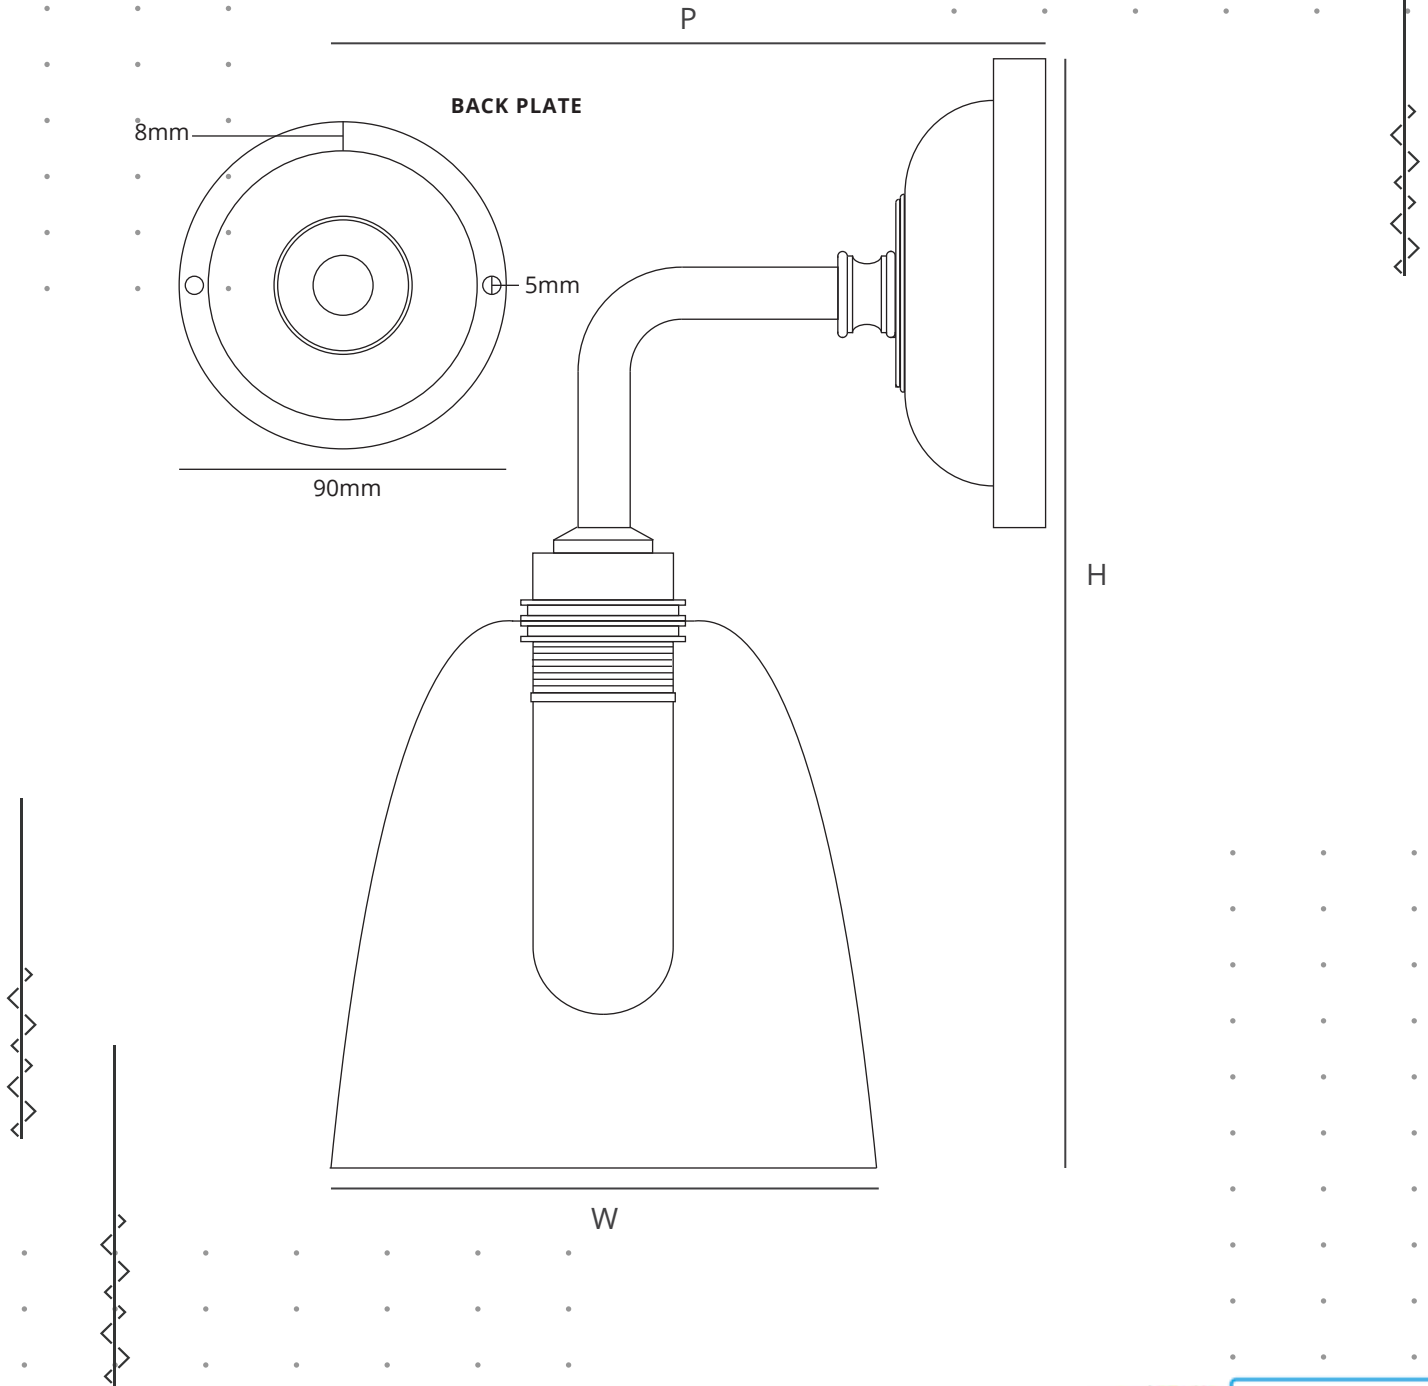

## PIXLEY CONTEMPORARY BATHROOM WALL LIGHT

SPECIFICATION	WEIGHT (g)	PRODUCT CODE	BULB CAP	MAX. WATTAGE	IP RATING	P (mm)	H (mm)	W (mm)
X-SMALL	382	FFCBL-PIX-XS	G9	25	IP44	137	213	105

-  Various metal colours available. Choose from the following glass types: Clear, Smoked, or Skinny Ribbed. See website for further information.
-  Weights and measurements are approximate. Bespoke colours and ES fittings are available on request.