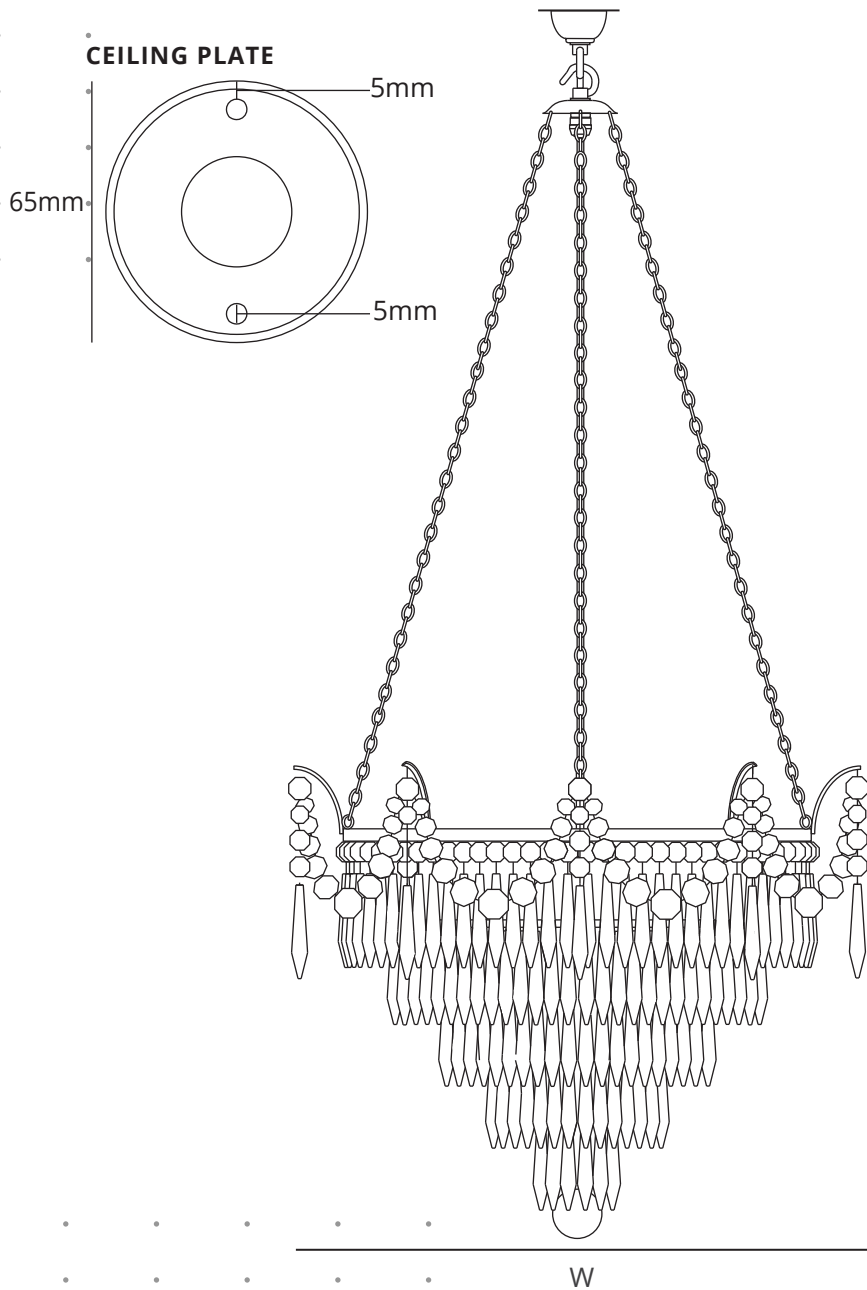

SPECIFICATION	WEIGHT (g)	PRODUCT CODE	BULB CAP	MAX. WATTAGE	IP RATING	W (mm)	STANDARD DROP, H (mm)	MINIMUM DROP, H (mm)
XX-LARGE	4000	FFCC-MAR-XXL	B22	60	IP20	470	700	680

H

W

-  Various metal and feed colours available. See website for further information.
-  Weights and measurements are approximate. Cable length 100cm, bespoke cable lengths, colours and ES fittings are available on request.