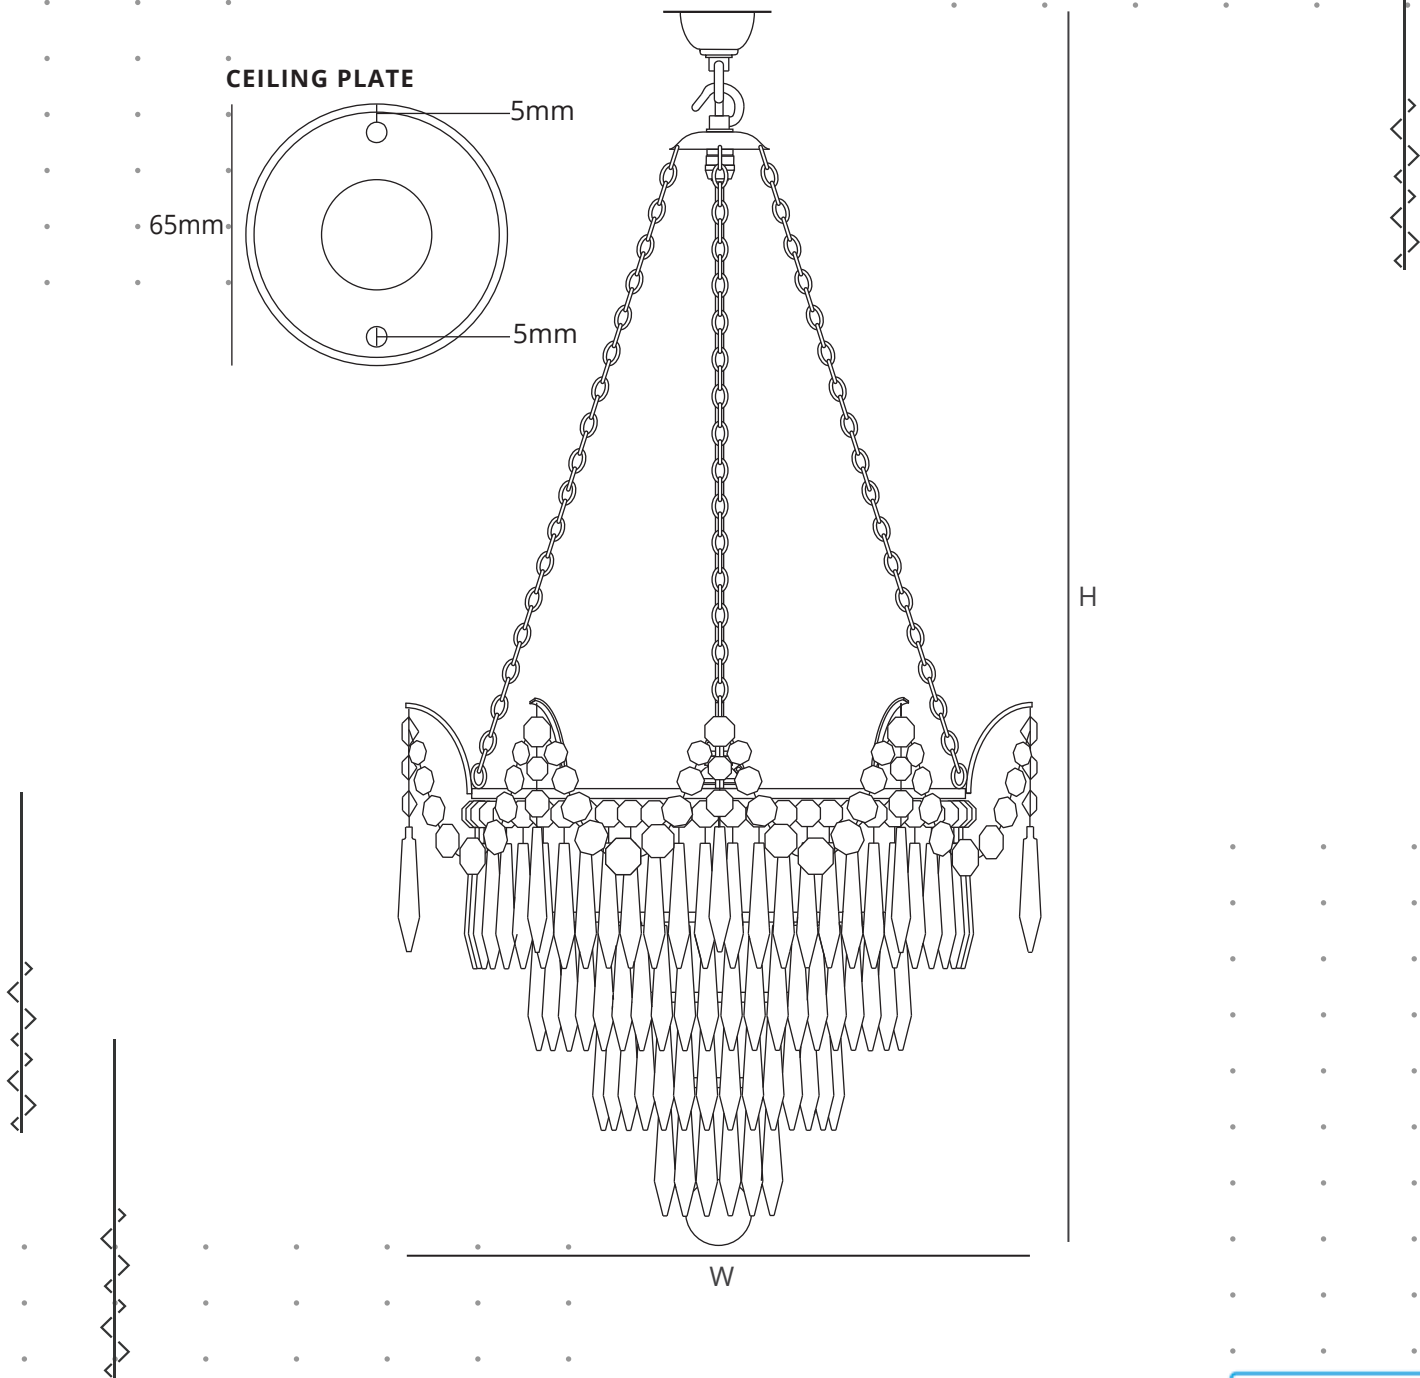

## MARCLE CRYSTAL CHANDELIER

SPECIFICATION	WEIGHT (g)	PRODUCT CODE	BULB CAP	MAX. WATTAGE	IP RATING	W (mm)	STANDARD DROP, H (mm)	MINIMUM DROP, H (mm)
X-LARGE	3500	FFCC-MAR-XL	B22	60	IP20	400	750	550

Various metal and feed colours available. See website for further information.

Weights and measurements are approximate. Cable length 100cm, bespoke cable lengths, colours and ES fittings are available on request.

**FRITZ FRYER**  
 LIGHTING SPECIALISTS

 This luminaire is compatible with bulbs of the energy classes: