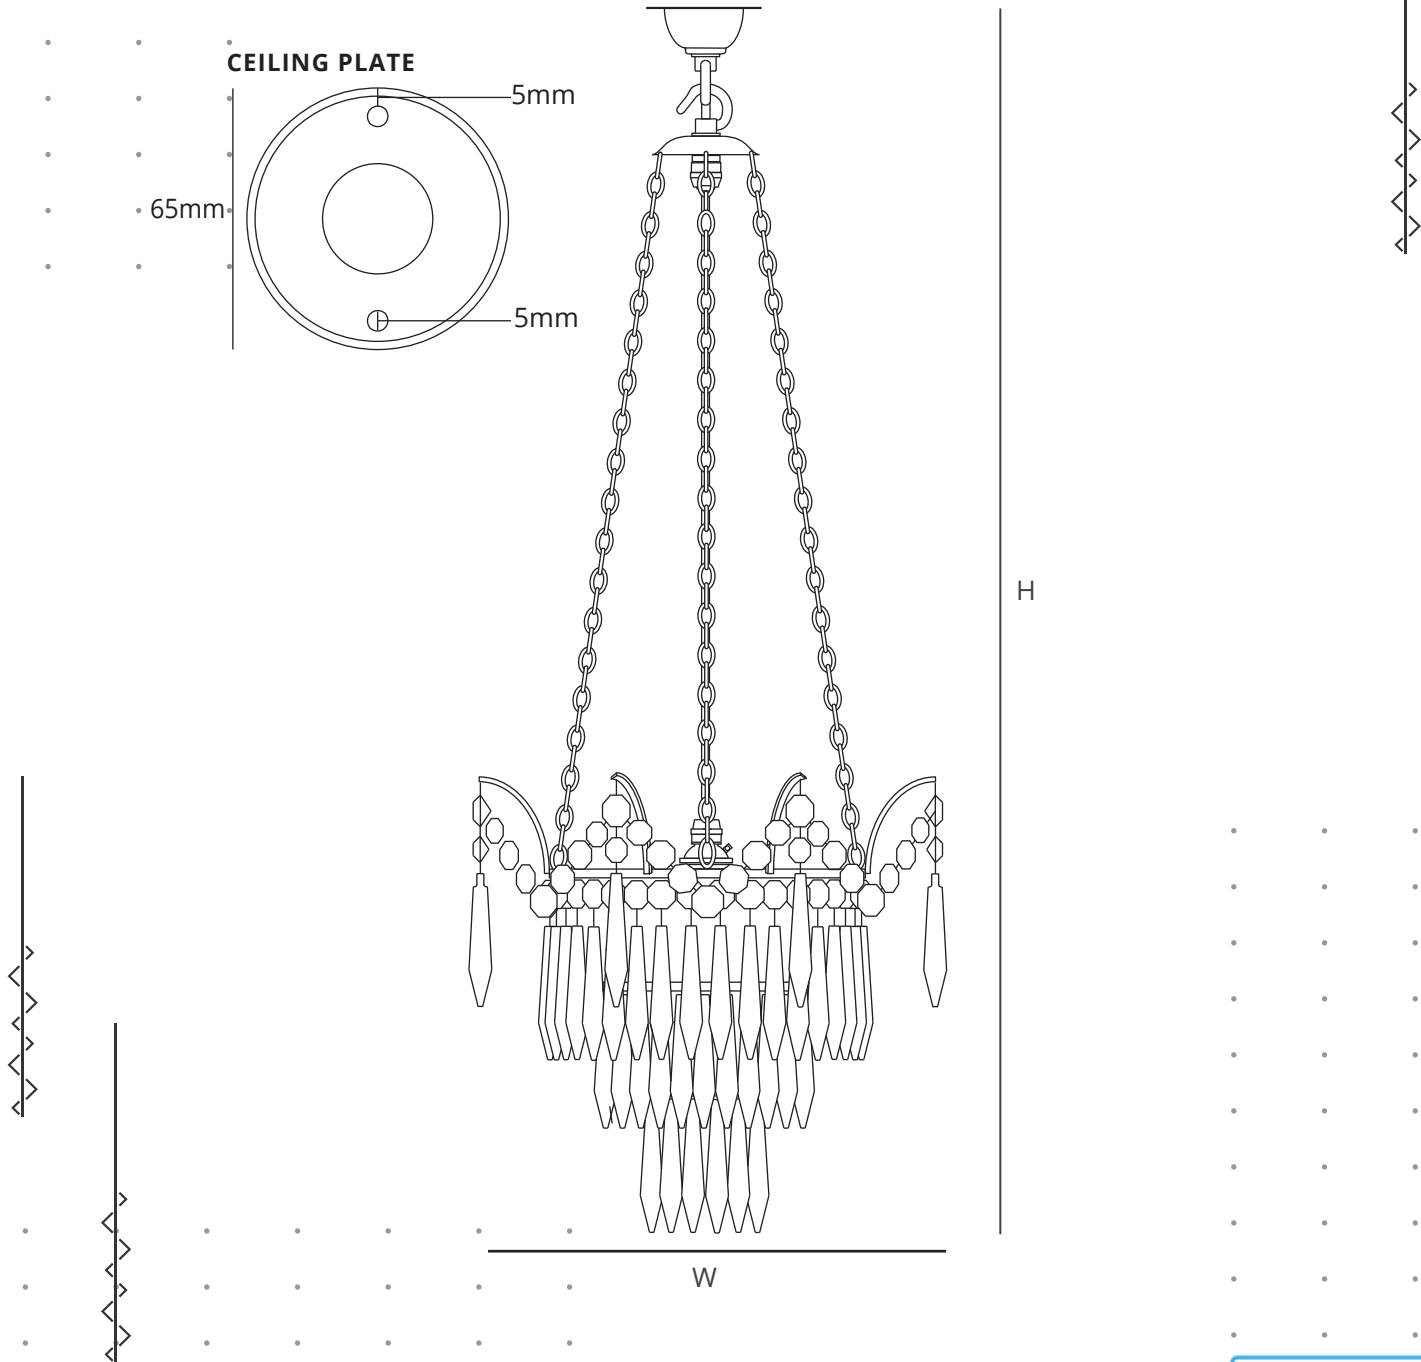

## MARCLE CRYSTAL CHANDELIER

SPECIFICATION	WEIGHT (g)	PRODUCT CODE	BULB CAP	MAX. WATTAGE	IP RATING	W (mm)	STANDARD DROP, H (mm)	MINIMUM DROP, H (mm)
SMALL	1750	FFCC-MAR-S	B22	60	IP20	260	650	430

Various metal and feed colours available. See website for further information.

Weights and measurements are approximate. Cable length 100cm, bespoke cable lengths, colours and ES fittings are available on request.

theLIA MEMBER

CE

EST 1982  
**FRITZ FRYER**  
LIGHTING SPECIALISTS

This luminaire is compatible with bulbs of the energy classes: