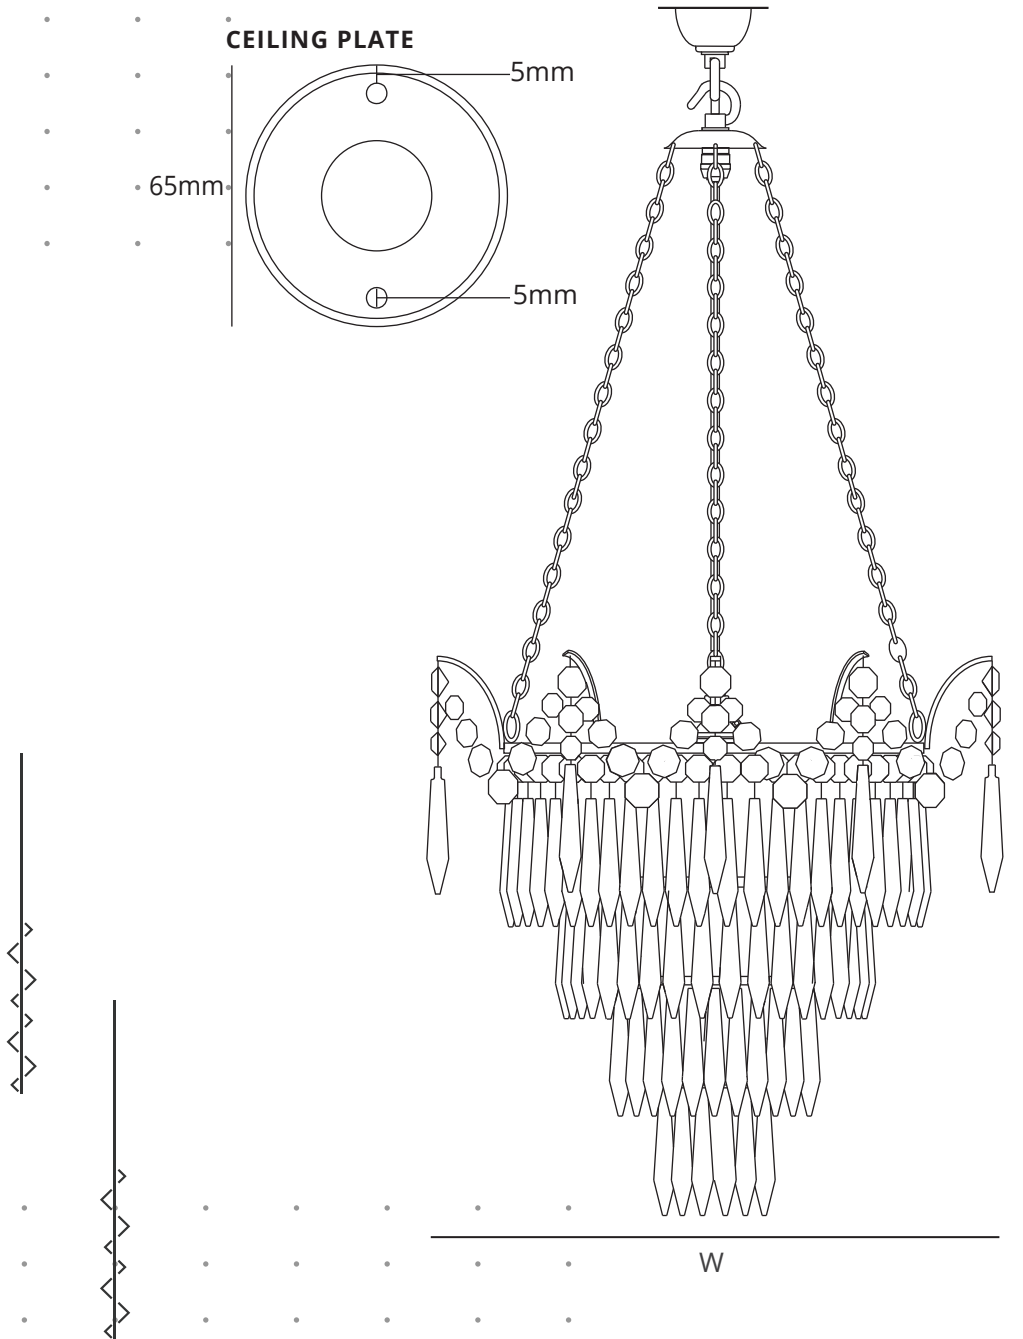

FRITZ FRYER

MARCLE CRYSTAL CHANDELIER

SPECIFICATION	WEIGHT (g)	PRODUCT CODE	BULB CAP	MAX. WATTAGE	IP RATING	W (mm)	STANDARD DROP, H (mm)	MINIMUM DROP, H (mm)
LARGE	2500	FFCC-MAR-L	B22	60	IP20	260	700	450

Various metal and feed colours available. See website for further information.

Weights and measurements are approximate. Cable length 100cm, bespoke cable lengths, colours and ES fittings are available on request.