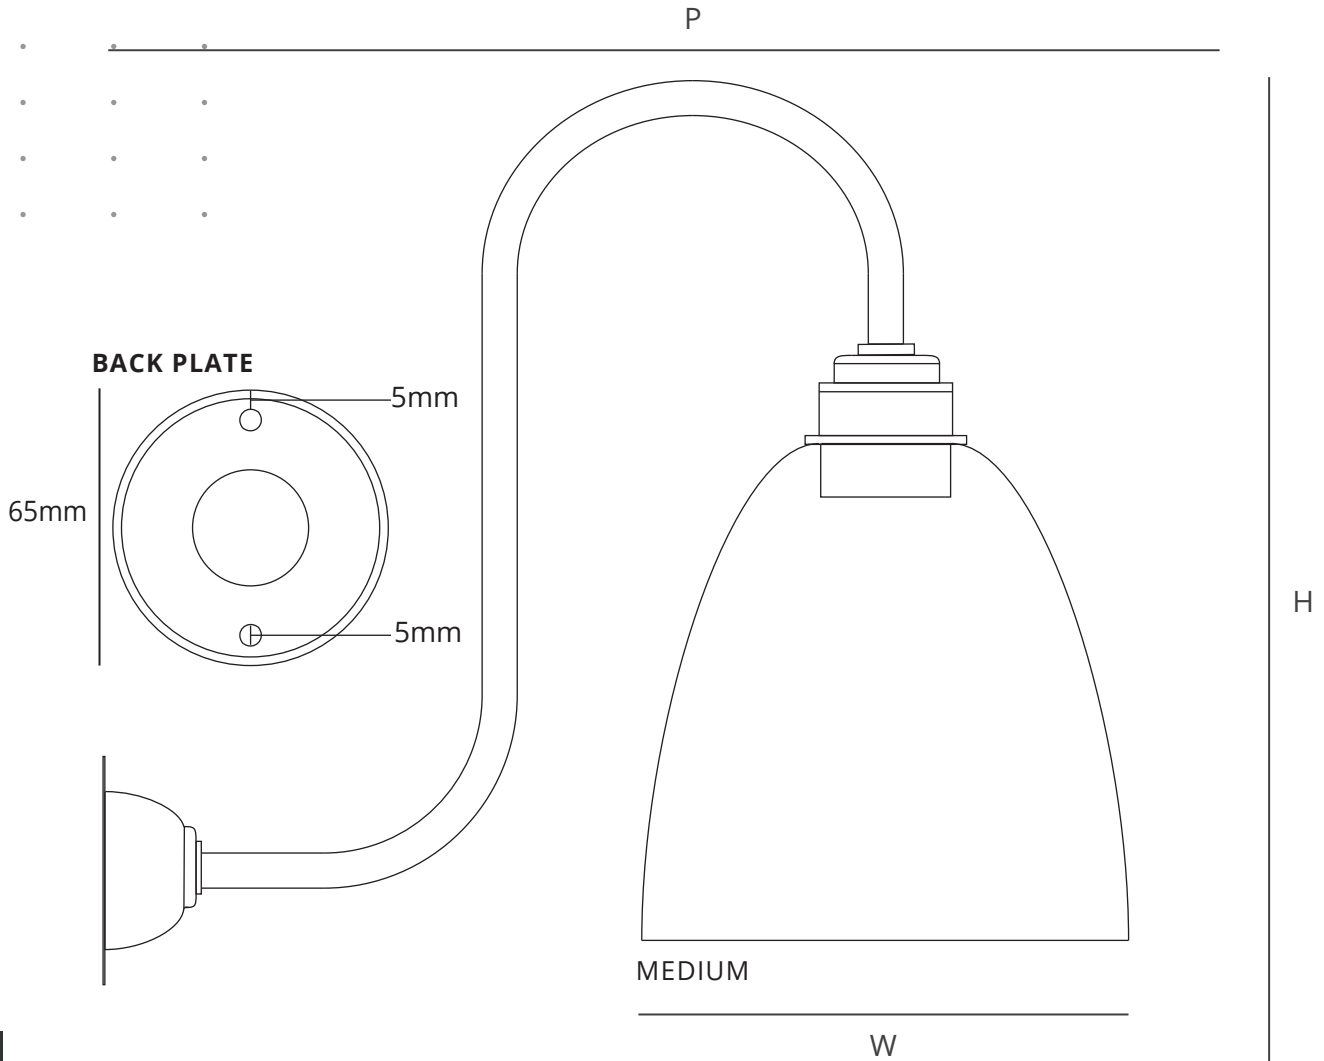

SPECIFICATION	WEIGHT (g)	PRODUCT CODE	BULB CAP	MAX. WATTAGE	IP RATING	P (mm)	H (mm)	W (mm)
MEDIUM	560	FFSN-LED-M	E27	60	IP20	292	245	140

-  Various metal colours available. Choose from the following glass types: Clear, Ribbed or Skinny Ribbed. See website for further information.
-  Weights and measurements are approximate. Bespoke colours and ES fittings are available on request.