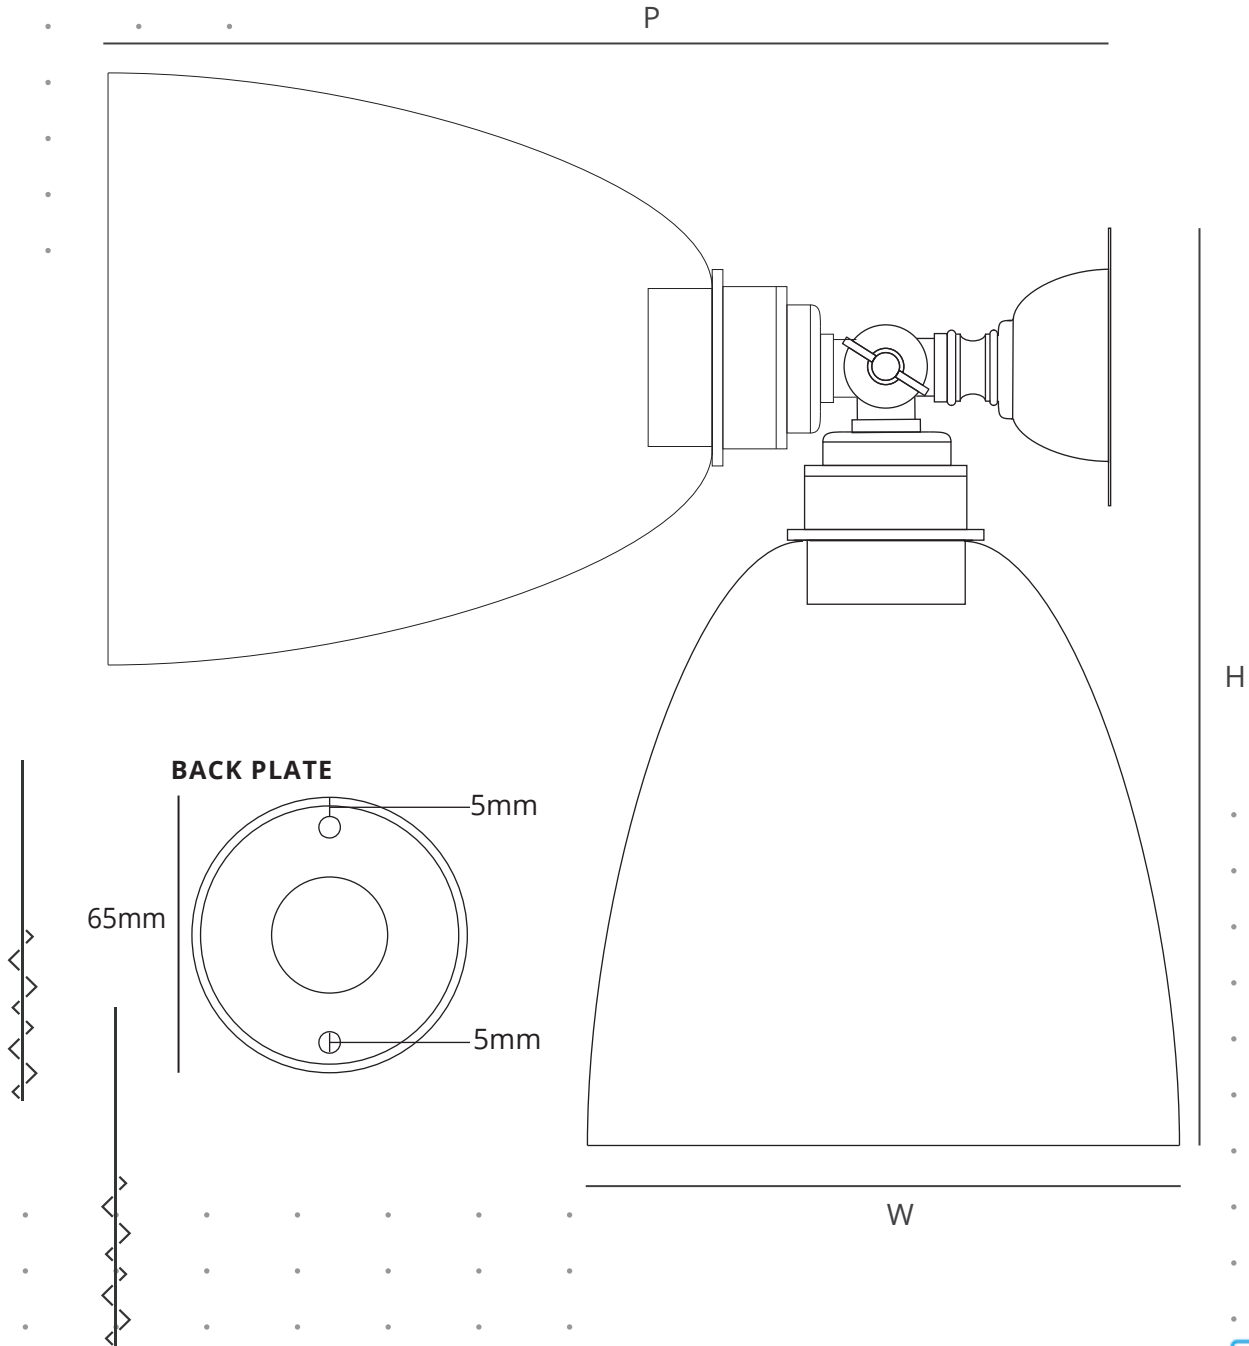

SPECIFICATION	WEIGHT (g)	PRODUCT CODE	BULB CAP	MAX. WATTAGE	IP RATING	P (mm)	H (mm)	W (mm)
MEDIUM	390	FFSL-LED-M	E27	40	IP20	235	215	140

- Various metal colours available. Choose from the following glass types: Clear, Ribbed, or Skinny Ribbed. See website for further information.
- Weights and measurements are approximate. Bespoke colours and ES fittings are available on request.