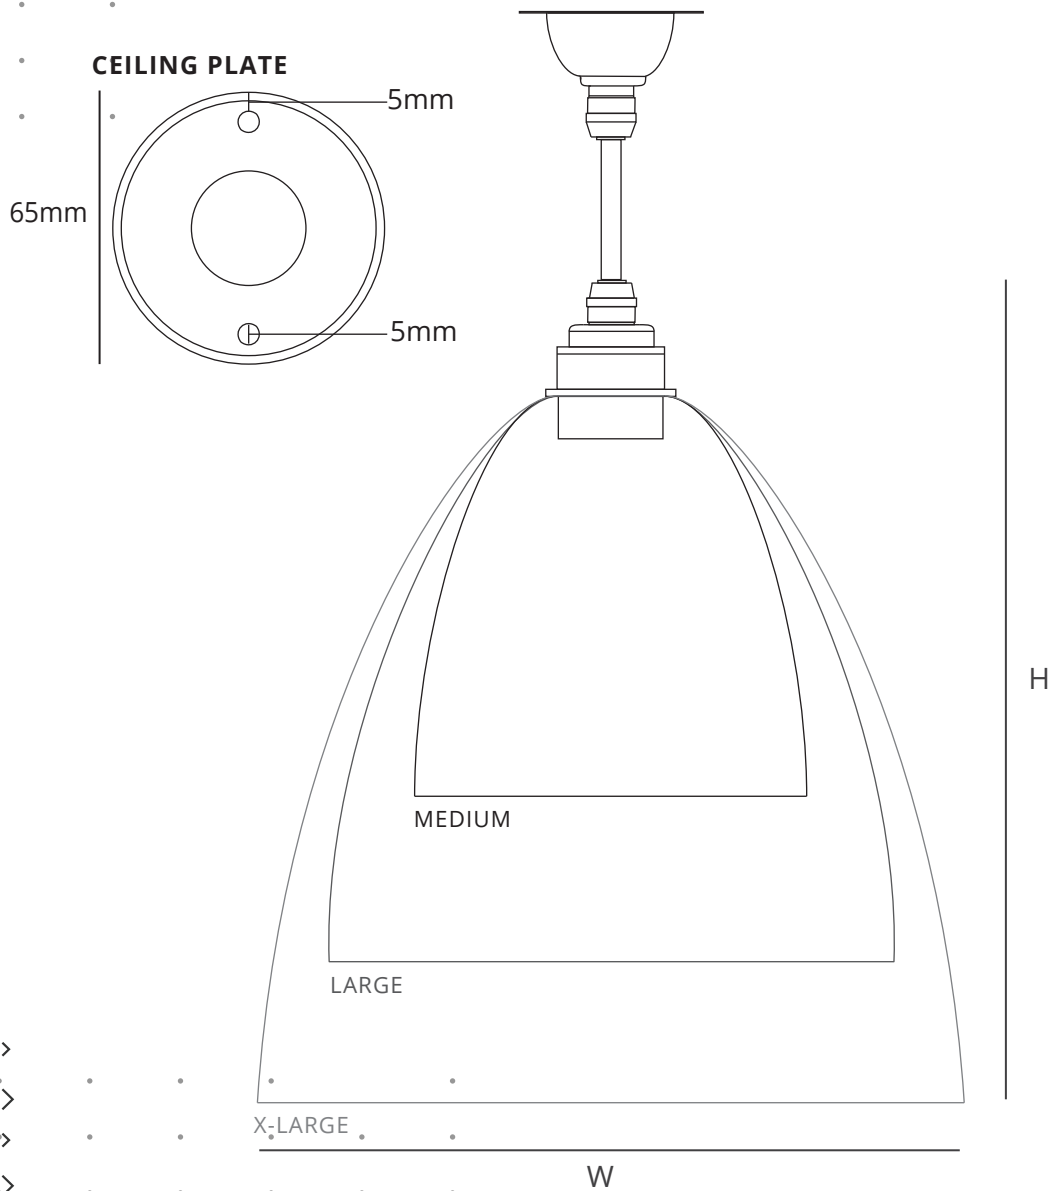

## LEDBURY PENDANT LIGHT

SPECIFICATION	WEIGHT (g)	PRODUCT CODE	BULB CAP	MAX. WATTAGE	IP RATING	W (mm)	H (mm)
MEDIUM	470	FFP-LED-M	E27	60	IP20	140	185
LARGE	700	FFP-LED-L	E27	60	IP20	200	240
X-LARGE	790	FFP-LED-XL	E27	60	IP20	250	290

Various metal and feed colours available.  
Choose from the following glass types: Clear, Ribbed or Skinny Ribbed.  
See website for further information.

Weights and measurements are approximate.  
Cable length 100cm, bespoke cable lengths, colours and ES fittings are available on request.