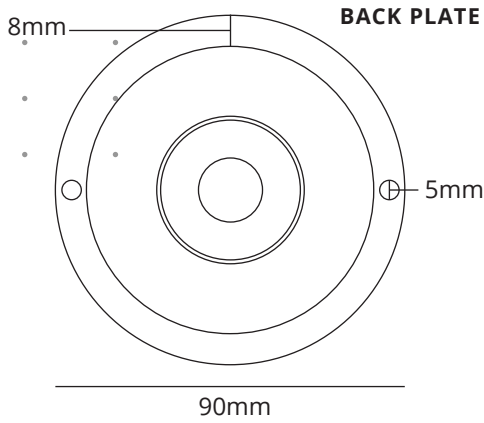

FRITZ FRYER

LEDBURY CONTEMPORARY WALL LIGHT

SPECIFICATION	WEIGHT (g)	PRODUCT CODE	BULB CAP	MAX. WATTAGE	IP RATING	P (mm)	H (mm)
MEDIUM	480	FFCBL-LED-M	E27	40	IP20	155	260

-  Various metal colours available. Choose from the following glass types: Clear, Ribbed or Skinny Ribbed. See website for further information.
-  Weights and measurements are approximate. Bespoke colours and ES fittings are available on request.