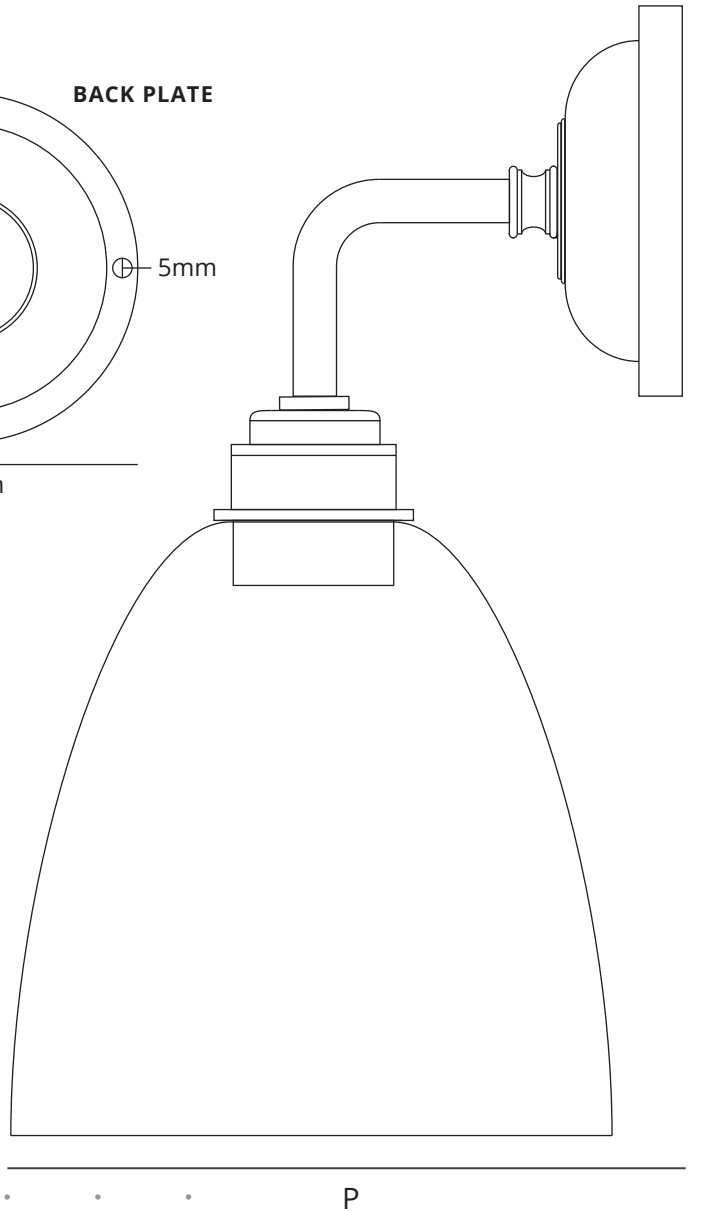

FRITZ FRYER

LEDBURY CONTEMPORARY WALL LIGHT

SPECIFICATION	WEIGHT (g)	PRODUCT CODE	BULB CAP	MAX. WATTAGE	IP RATING	P (mm)	H (mm)
MEDIUM	480	FFCBL-LED-M	E27	40	IP20	155	260

-  Various metal colours available. Choose from the following glass types: Clear, Ribbed or Skinny Ribbed. See website for further information.
-  Weights and measurements are approximate. Bespoke colours and ES fittings are available on request.