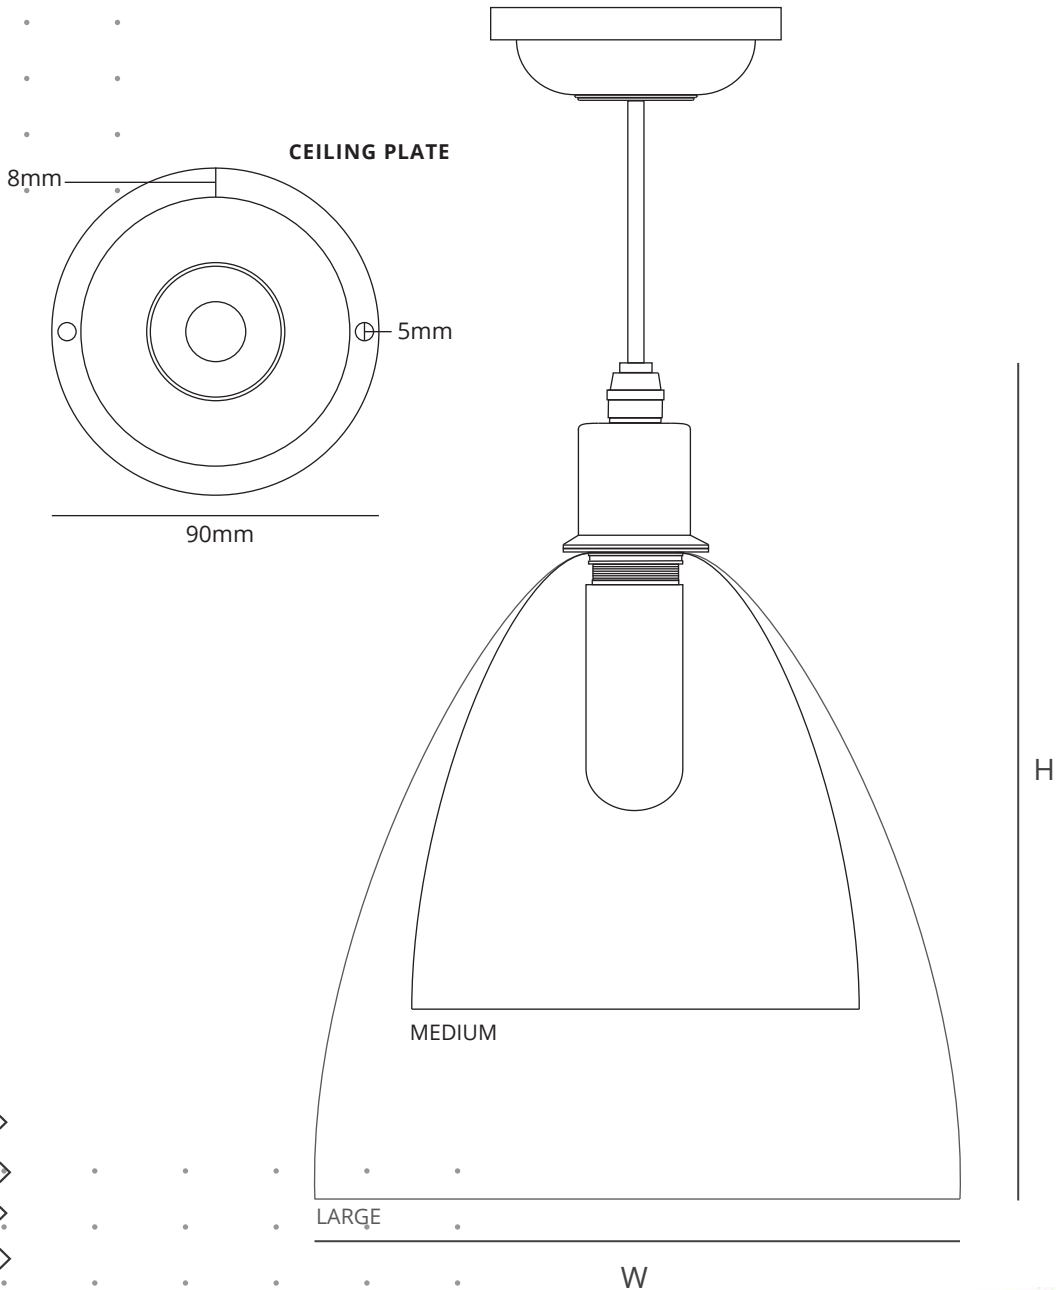

## LEDBURY BATHROOM PENDANT LIGHT

SPECIFICATION	WEIGHT (g)	PRODUCT CODE	BULB CAP	MAX. WATTAGE	IP RATING	W (mm)	H (mm)
MEDIUM	520	FFBP-LED-M	G9	25	IP44	160	197
LARGE	760	FFBP-LED-L	G9	25	IP44	200	256

Various metal and feed colours available.  
Choose from the following glass types: Clear, Ribbed or Skinny Ribbed.  
See website for further information..

Weights and measurements are approximate.  
Cable length 100cm, bespoke cable lengths, colours and ES fittings are available on request.