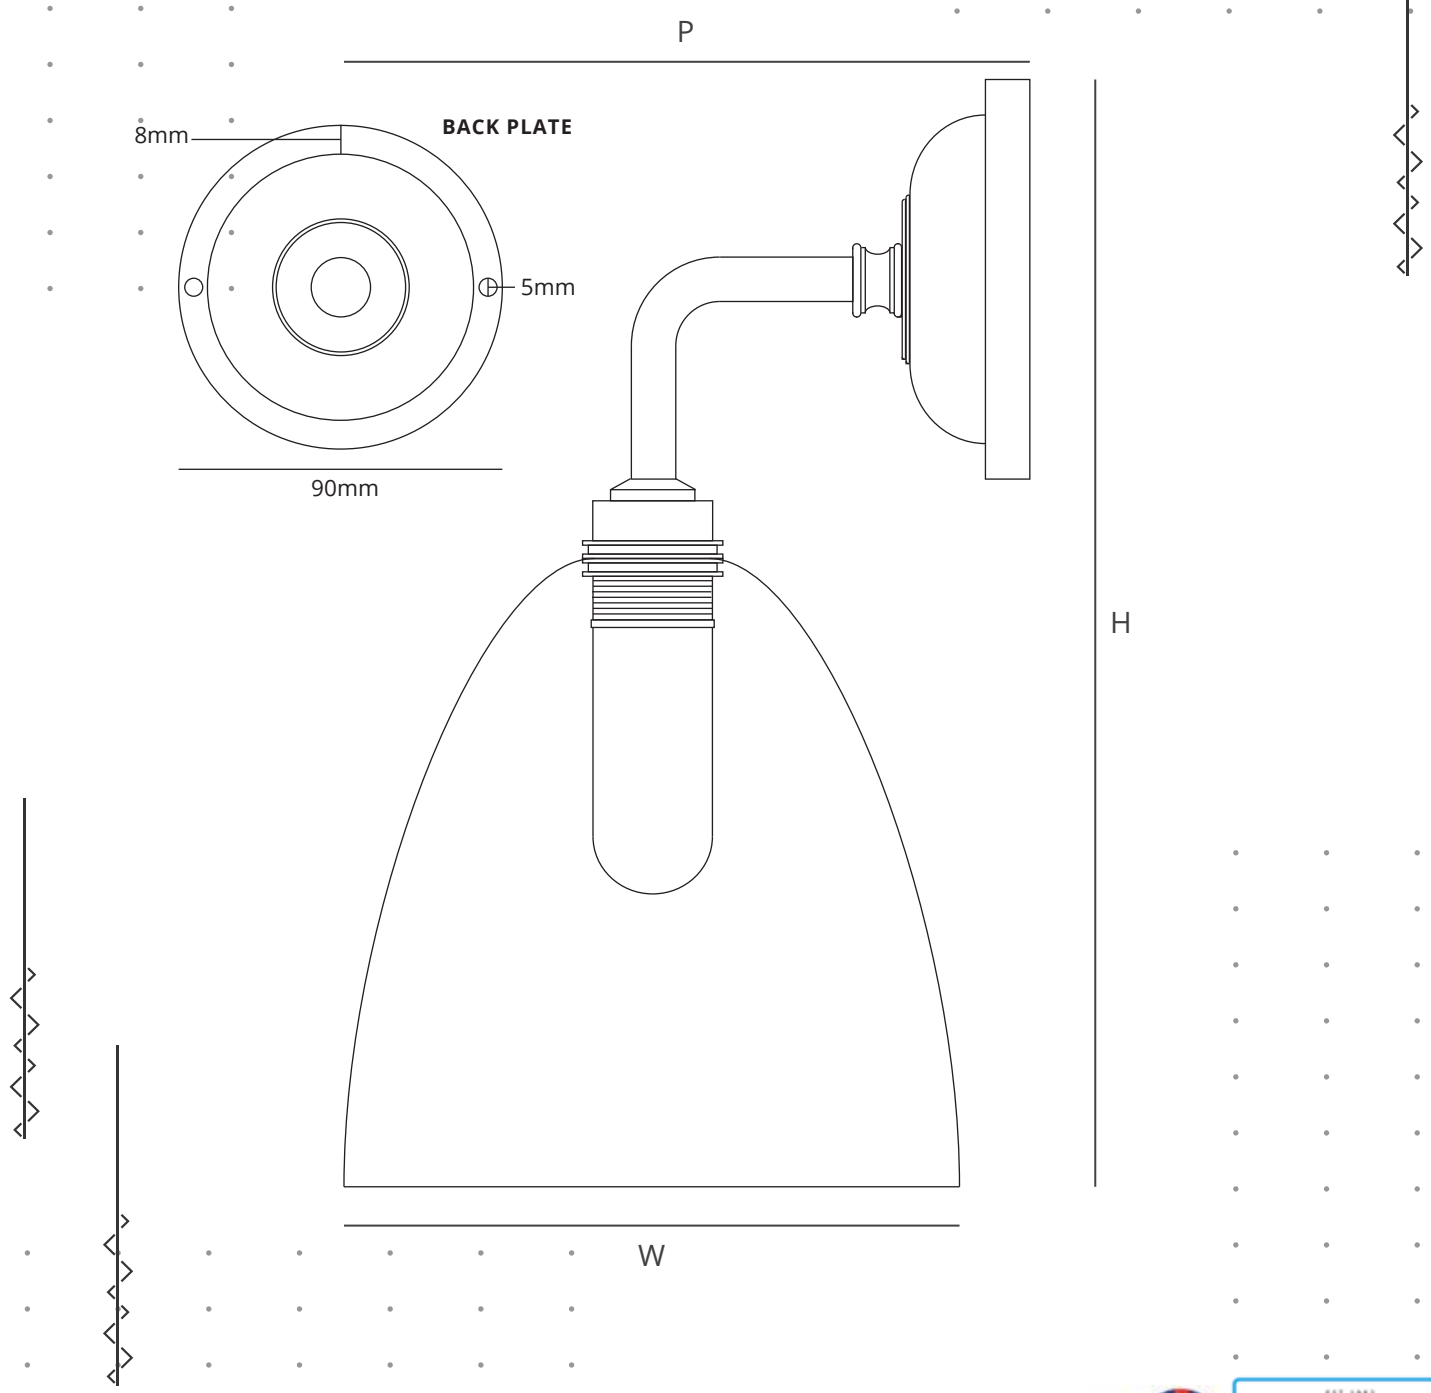

FRITZ FRYER

LEDBURY CONTEMPORARY BATHROOM WALL LIGHT

SPECIFICATION	WEIGHT (g)	PRODUCT CODE	BULB CAP	MAX. WATTAGE	IP RATING	P (mm)	H (mm)	W (mm)
MEDIUM	530	FFCBL-LED-M	G9	25	IP44	155	250	140

-  Various metal colours available. Choose from the following glass types: Clear, Ribbed, or Skinny Ribbed. See website for further information.
-  Weights and measurements are approximate. Bespoke colours and ES fittings are available on request.