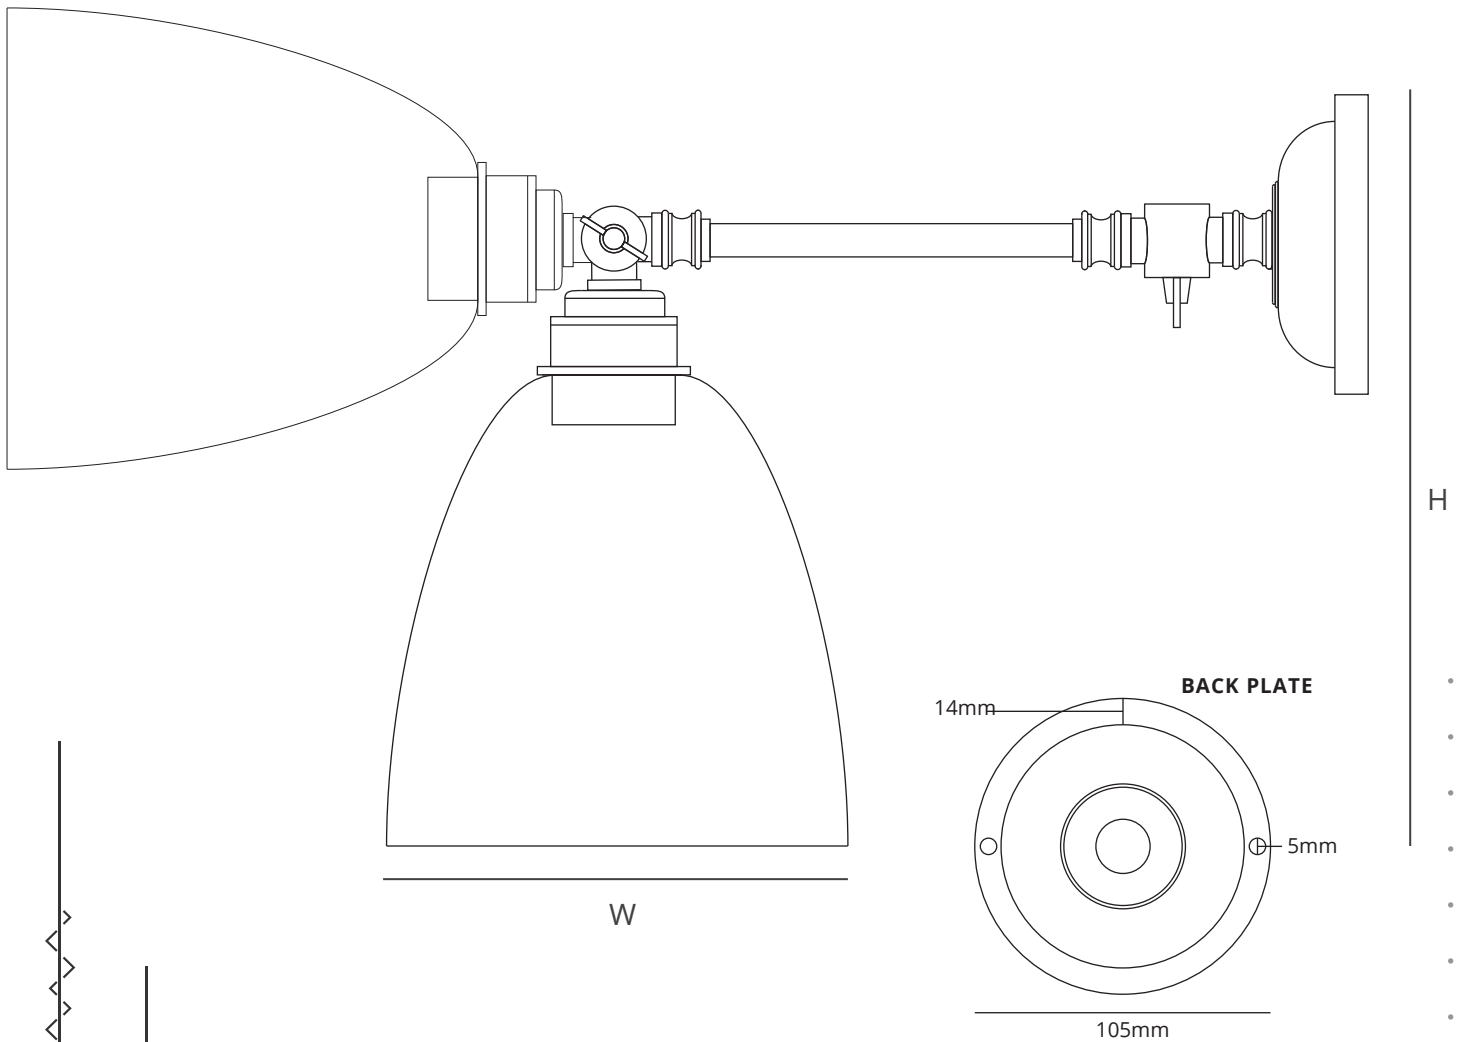

FRITZ FRYER

LEDBURY ADJUSTABLE READING LIGHT

SPECIFICATION	WEIGHT (g)	PRODUCT CODE	BULB CAP	MAX. WATTAGE	IP RATING	P (mm)	H (mm)	W (mm)
MEDIUM	600	FFRL-LED-M	E27	40	IP20	410	240	140

P

-  Various metal colours available. Choose from the following glass types: Clear, Ribbed, or Skinny Ribbed. See website for further information.
-  Weights and measurements are approximate. Bespoke colours and ES fittings are available on request.