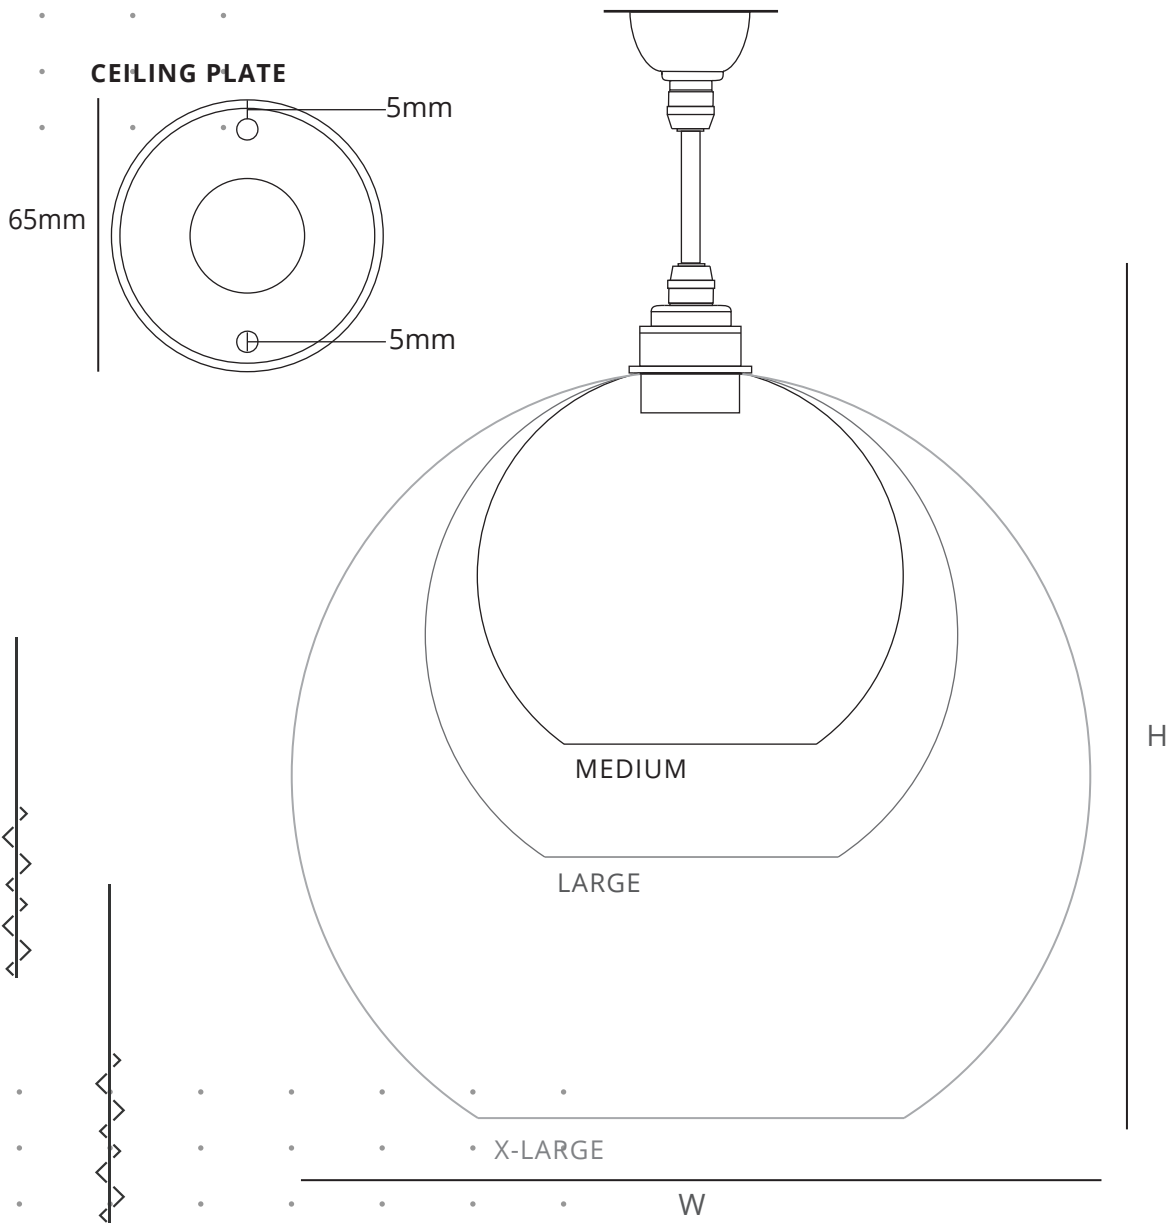

## HEREFORD PENDANT LIGHT

SPECIFICATION	WEIGHT (g)	PRODUCT CODE	BULB CAP	MAX. WATTAGE	IP RATING	W (mm)	H (mm)
MEDIUM	490	FFP-HERE-M	E27	60	IP20	160	180
LARGE	600	FFP-HERE-L	E27	60	IP20	200	225
X-LARGE	1200	FFP-HERE-XL	E27	60	IP20	300	320

Various metal and feed colours available.

Choose from the following glass types: Clear, Ribbed, Smoked, White with Clear Rim or Skinny Ribbed. See website for further information.

Weights and measurements are approximate.

Cable length 100cm, bespoke cable lengths, colours and ES fittings are available on request.