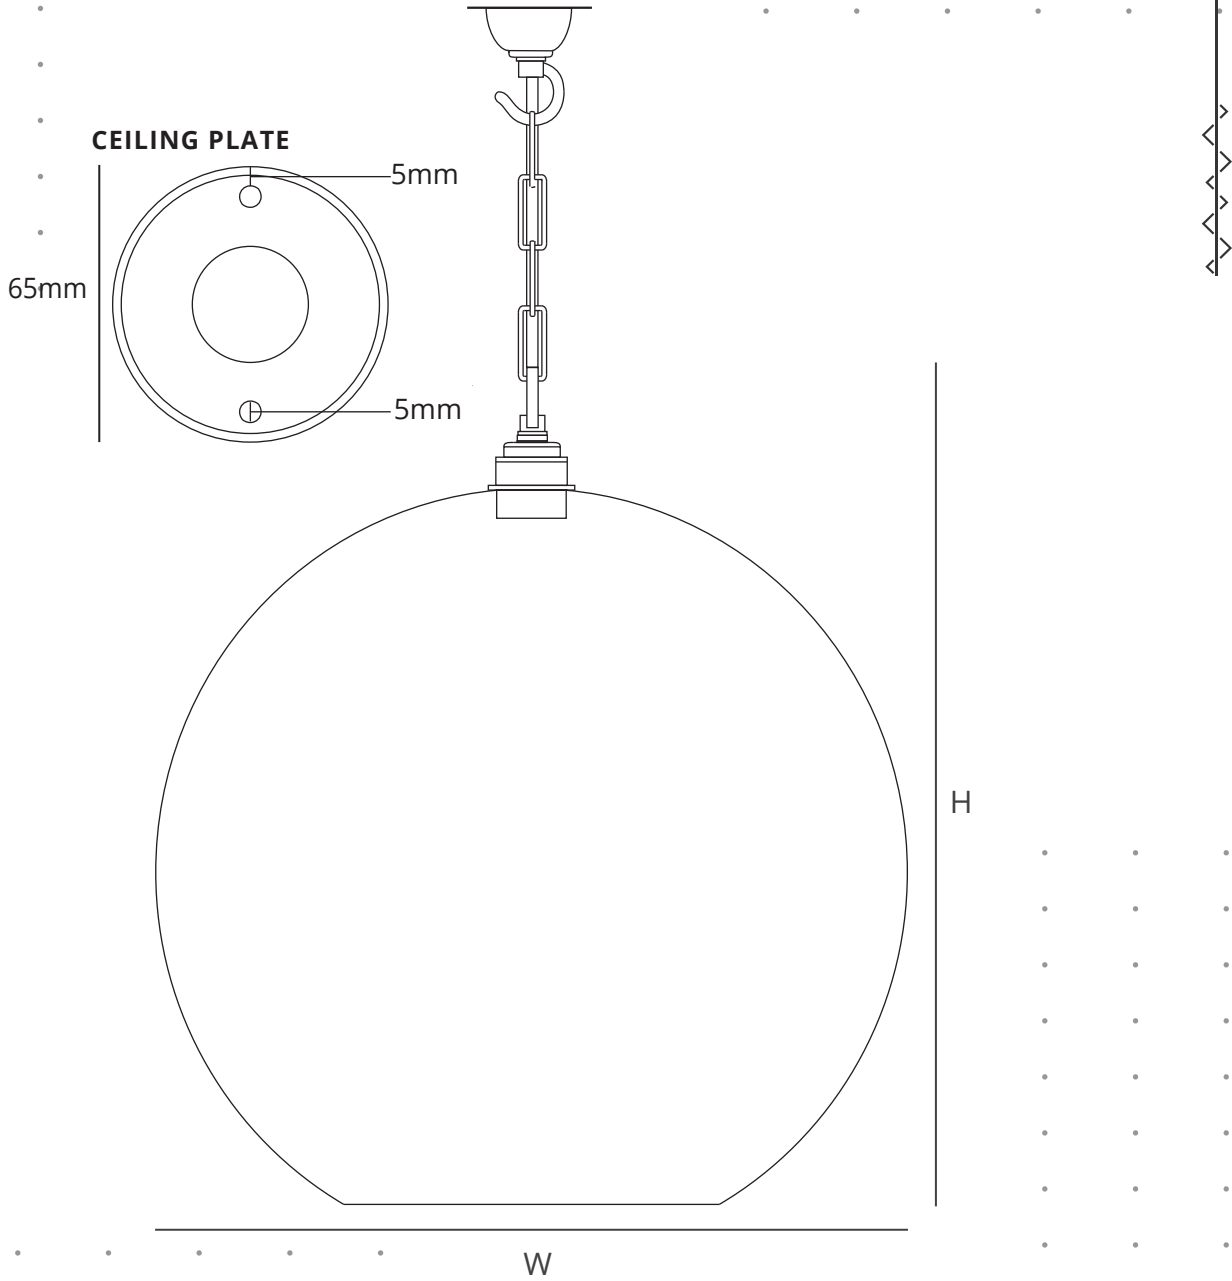

FRITZ FRYER

HEREFORD PENDANT LIGHT

SPECIFICATION	WEIGHT (g)	PRODUCT CODE	BULB CAP	MAX. WATTAGE	IP RATING	W (mm)	H (mm)
XX-LARGE	3170	FFP-HERE-XXL	E27	60	IP20	400	445

Various metal and feed colours available. See website for further information.

Weights and measurements are approximate. Cable length 100cm, bespoke cable lengths, colours and ES fittings are available on request.

theLIA MEMBER

CE

EST 1982
FRITZ FRYER
LIGHTING SPECIALISTS

This luminaire is compatible with bulbs of the energy classes: