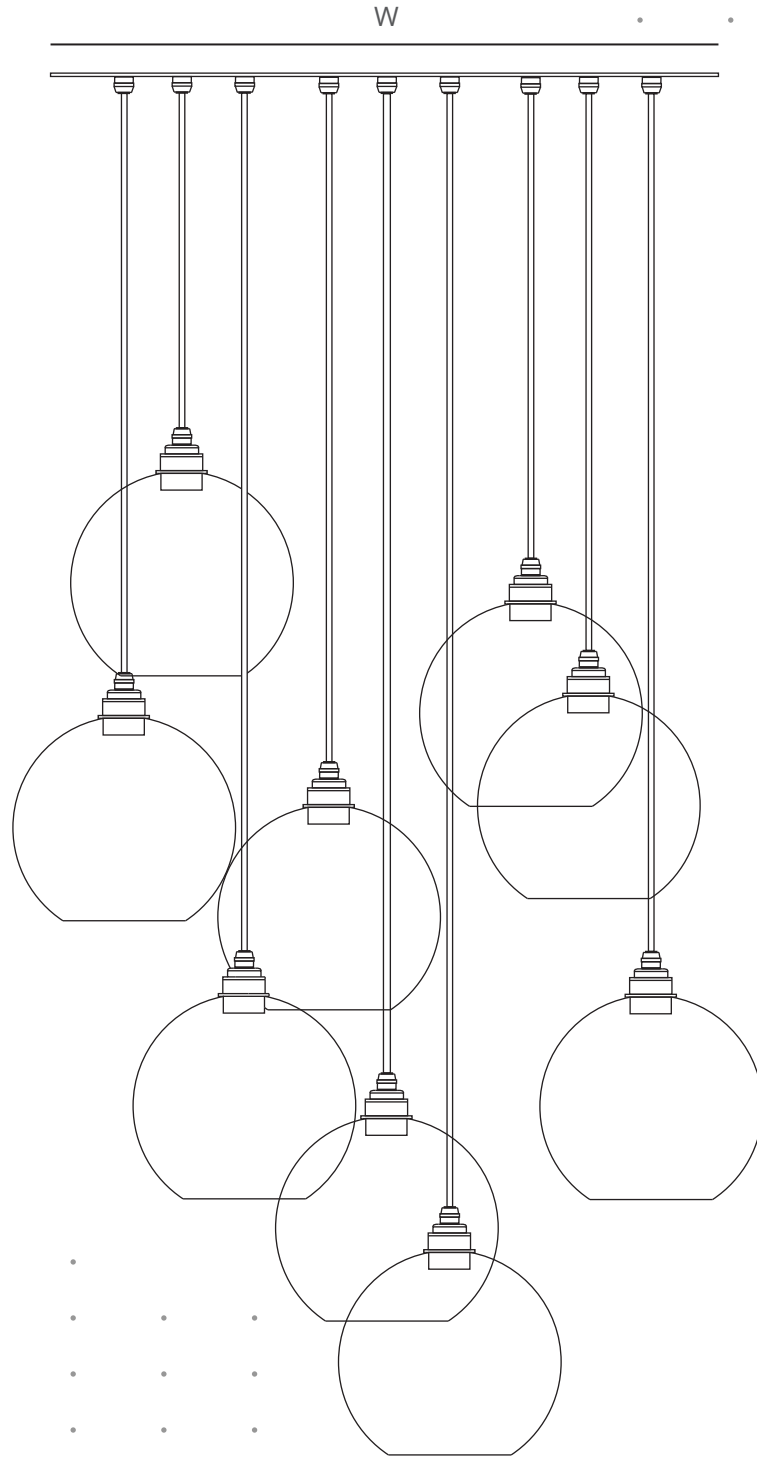

# FRITZ FRYER

## HEREFORD CLUSTER CHANDELIER

SPECIFICATION	WEIGHT (g)	PRODUCT CODE	BULB CAP	MAX. WATTAGE	IP RATING	W (mm)	H (mm)
LARGE	12500	FFP-HERE9CLS	E27	60	IP20	600	ADJUSTABLE

-  Various metal and feed colours available. Choose from the following glass types: Clear, Ribbed, Smoked, White with Clear Rim or Skinny Ribbed. See website for further information.
-  Weights and measurements are approximate. Bespoke colours and ES fittings are available on request.