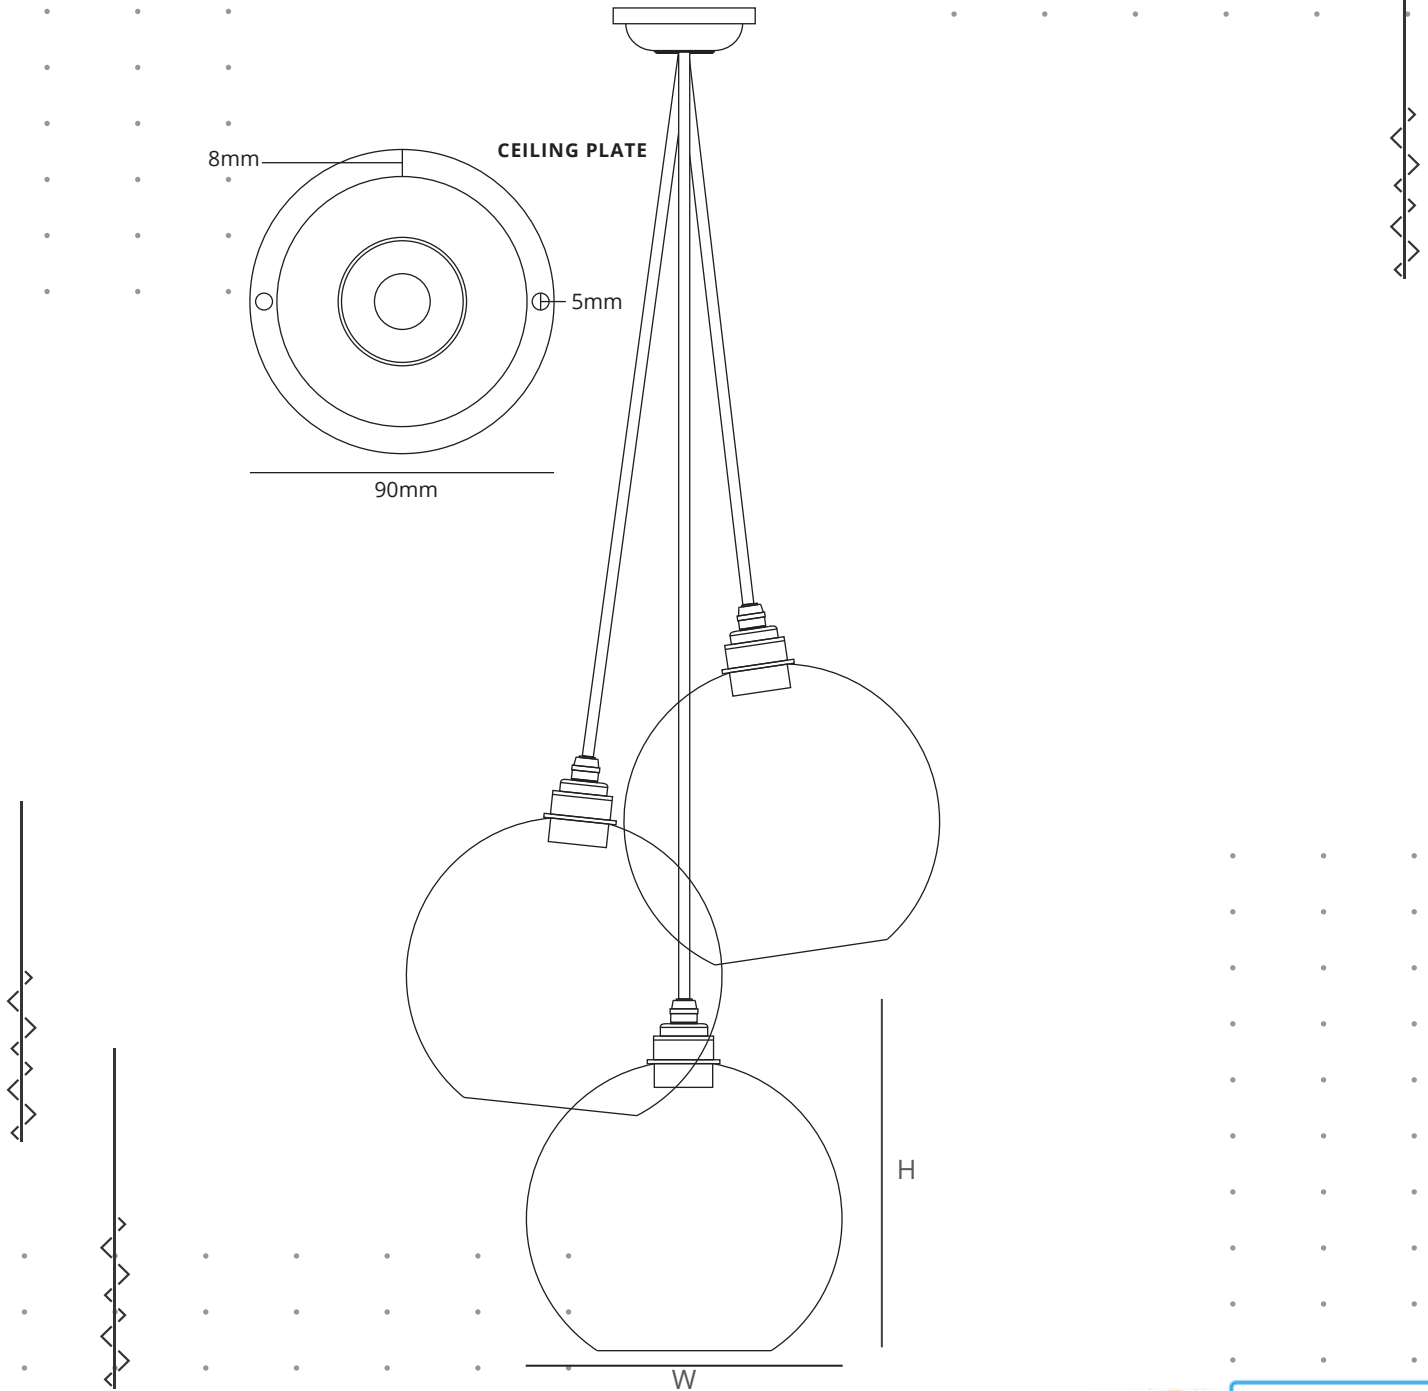

SPECIFICATION	WEIGHT (g)	PRODUCT CODE	BULB CAP	MAX. WATTAGE	IP RATING	W (mm)	H (mm)
LARGE	2100	FFP-HERE3CLS	E27	60	IP20	200	225

- 

Various metal and feed colours available.  
Choose from the following glass types: Clear, Ribbed, Smoked, White with Clear Rim or Skinny Ribbed. See website for further information.
- 

Weights and measurements are approximate.  
Bespoke colours and ES fittings are available on request.

EST 1982

**FRITZ FRYER**

LIGHTING SPECIALISTS

This luminaire is compatible with bulbs of the energy classes: