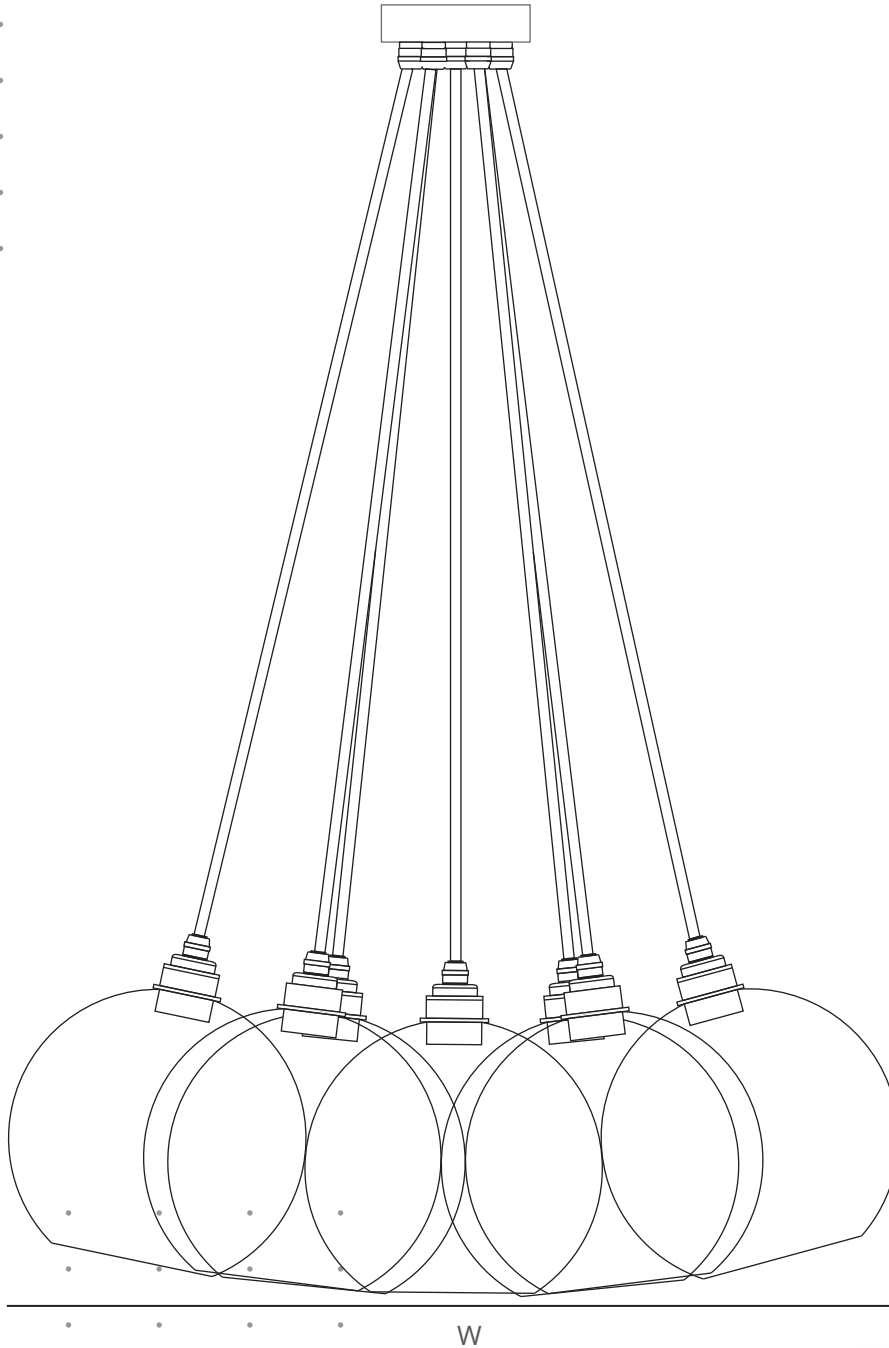

FRITZ FRYER

HEREFORD DISH CLUSTER CHANDELIER

SPECIFICATION	WEIGHT (g)	PRODUCT CODE	BULB CAP	MAX. WATTAGE	IP RATING	W (mm)	H (mm)
LARGE	5000	FFP-HERE7DISHCLS	E27	60	IP20	600	240

- 
 Various metal and feed colours available. Choose from the following glass types: Clear, Ribbed, Smoked, White with Clear Rim or Skinny Ribbed. See website for further information.
- 
 Weights and measurements are approximate. Bespoke colours and ES fittings are available on request.