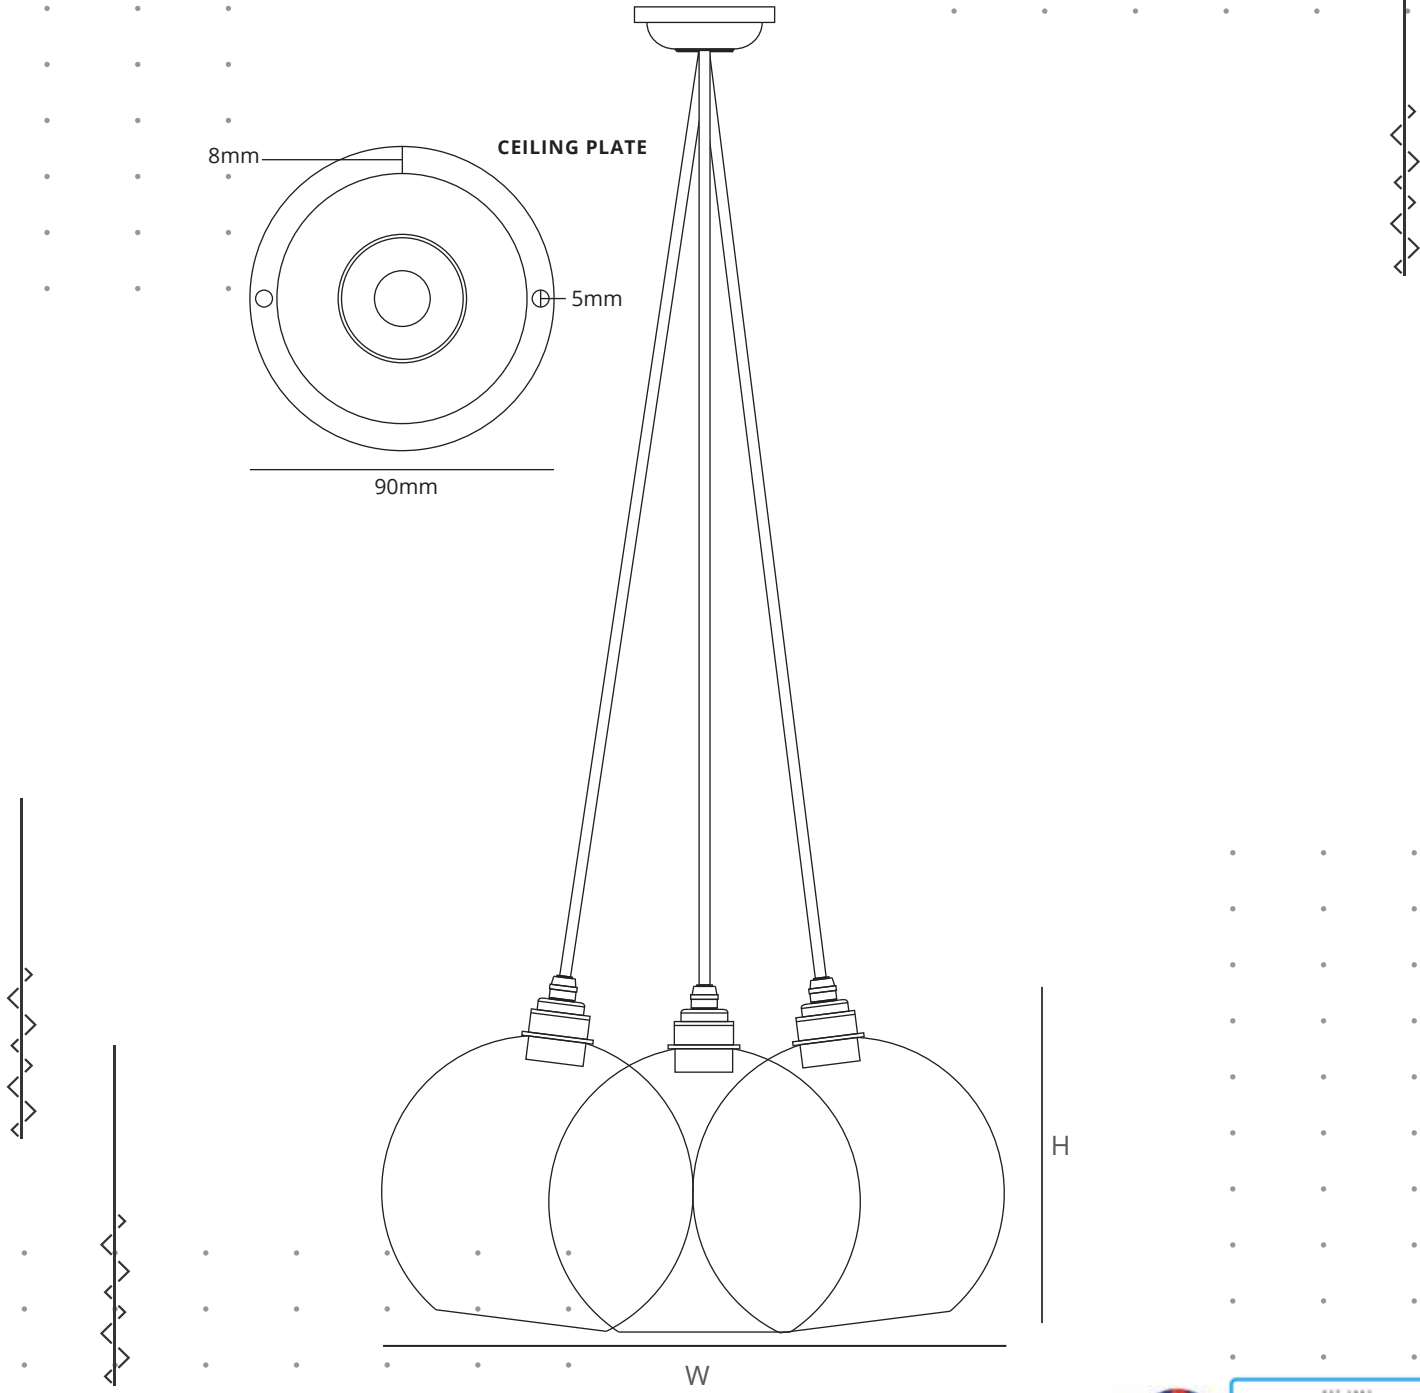

FRITZ FRYER

HEREFORD DISH CLUSTER CHANDELIER

SPECIFICATION	WEIGHT (g)	PRODUCT CODE	BULB CAP	MAX. WATTAGE	IP RATING	W (mm)	H (mm)
LARGE	2100	FFP-HERE3DISHCLS	E27	60	IP20	400	230

-  Various metal and feed colours available. Choose from the following glass types: Clear, Ribbed, Smoked, White with Clear Rim or Skinny Ribbed. See website for further information.
-  Weights and measurements are approximate. Bespoke colours and ES fittings are available on request.