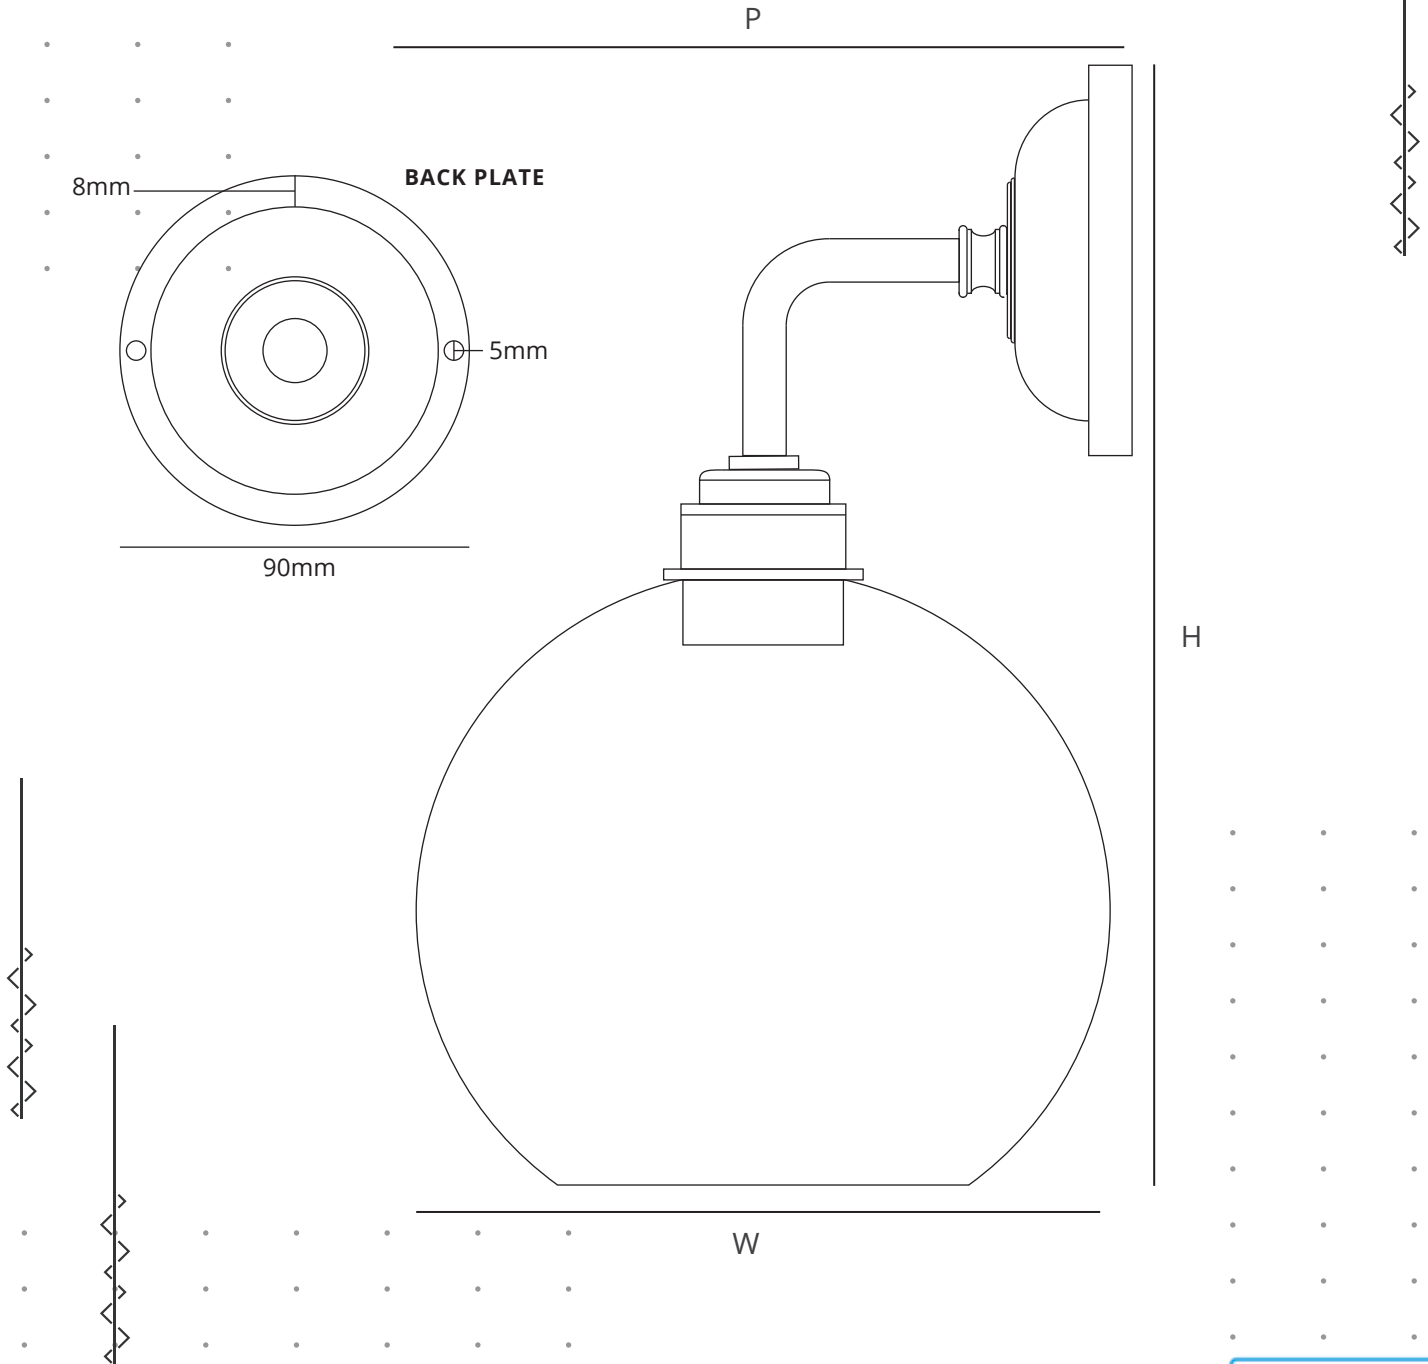

FRITZ FRYER

HEREFORD CONTEMPORARY WALL LIGHT

SPECIFICATION	WEIGHT (g)	PRODUCT CODE	BULB CAP	MAX. WATTAGE	IP RATING	P (mm)	H (mm)	W (mm)
MEDIUM	620	FFCWL-HERE-M	E27	40	IP20	165	260	160

-  Various metal colours available. Choose from the following glass types: Clear, Ribbed, Smoked, White, Skinny Ribbed, or White with a Clear Rim. See website for further information.
-  Weights and measurements are approximate. Bespoke colours and ES fittings are available on request.