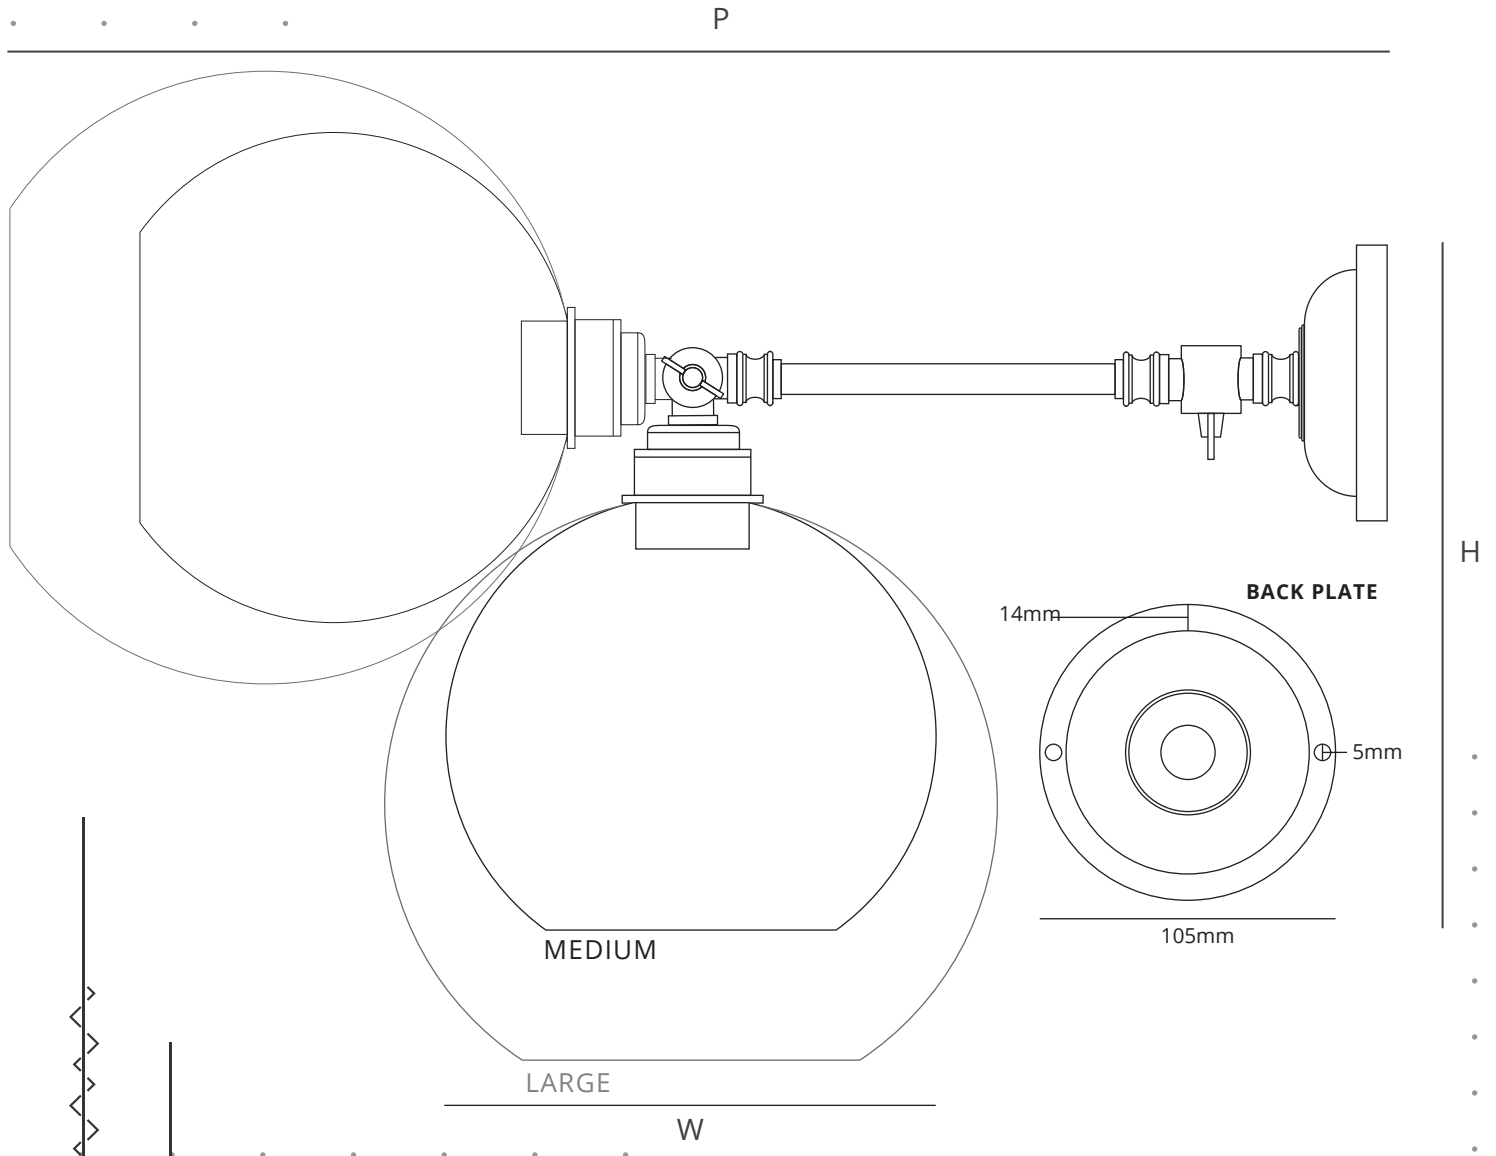

FRITZ FRYER

HEREFORD ADJUSTABLE READING LIGHT

SPECIFICATION	WEIGHT (g)	PRODUCT CODE	BULB CAP	MAX. WATTAGE	IP RATING	P (mm)	H (mm)	W (mm)
MEDIUM	620	FFRL-HERE-M	E27	40	IP20	410	240	160
LARGE	740	FFRL-HERE-L	E27	40	IP20	450	280	200

- Various metal colours available.
- Choose from the following glass types: Clear, Ribbed, Smoked, White with Clear Rim or Skinny Ribbed. See website for further information.
- Weights and measurements are approximate.
- Bespoke colours and ES fittings are available on request.