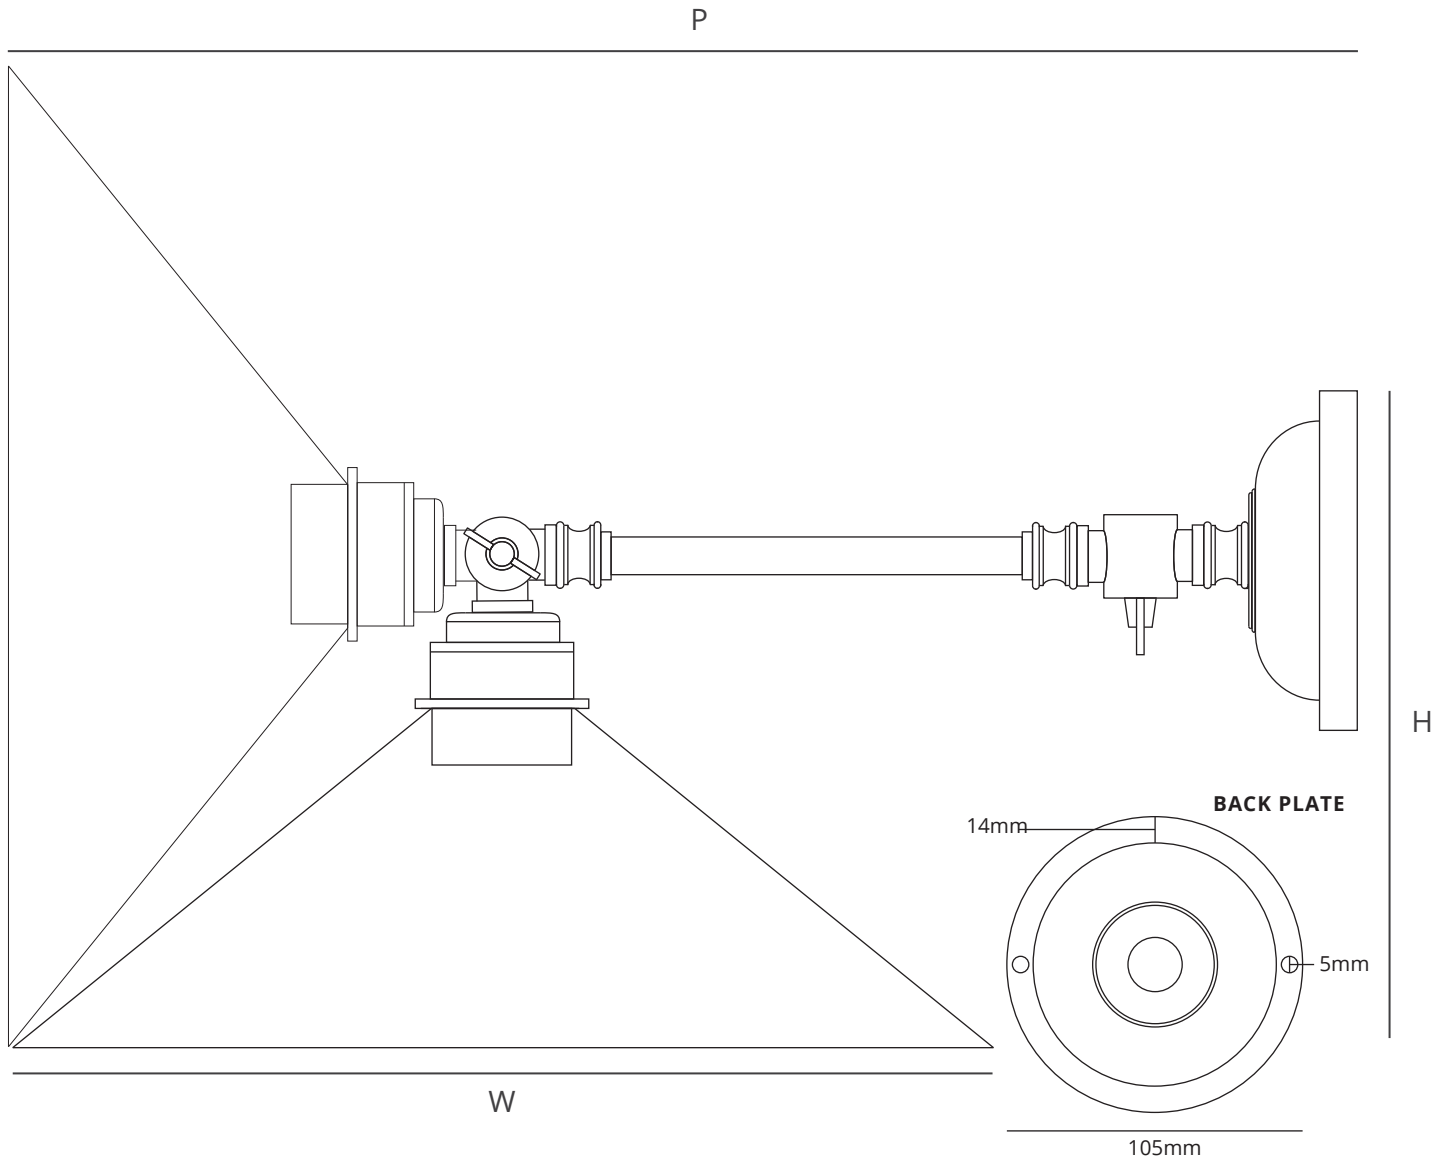

## HAY ADJUSTABLE READING LIGHT

SPECIFICATION	WEIGHT (g)	PRODUCT CODE	BULB CAP	MAX. WATTAGE	IP RATING	P (mm)	H (mm)	W (mm)
LARGE	670	FFRL-HAY-L	E27	40	IP20	358	190	260

-  Various metal colours available. Choose from the following glass types: Clear, Smoked, Skinny Ribbed or White. See website for further information.
-  Weights and measurements are approximate. Bespoke colours and ES fittings are available on request.