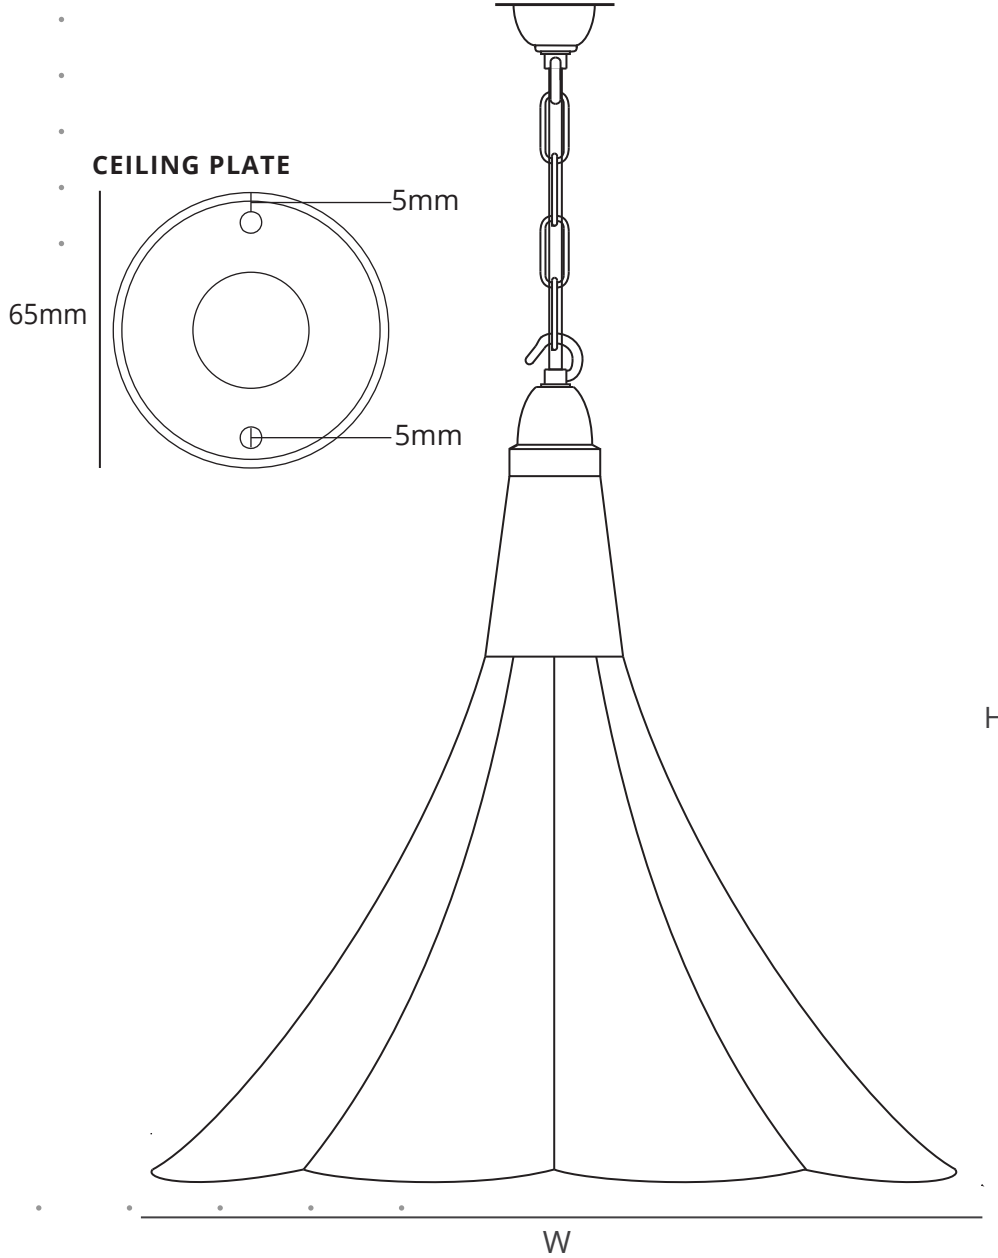

FRITZ FRYER

GRAMOPHONE PENDANT LIGHT

SPECIFICATION	WEIGHT (g)	PRODUCT CODE	BULB CAP	MAX. WATTAGE	IP RATING	W (mm)	H (mm)
MEDIUM	1200	FFP-GRAM	B22	50	IP20	470	470

Various metal and feed colours available. Available in Brass or Tortoiseshell. See website for further information.

Weights and measurements are approximate. Cable length 100cm, bespoke cable lengths, colours and ES fittings are available on request.

theLIA MEMBER

CE

EST 1982
FRITZ FRYER
LIGHTING SPECIALISTS

This luminaire is compatible with bulbs of the energy classes: