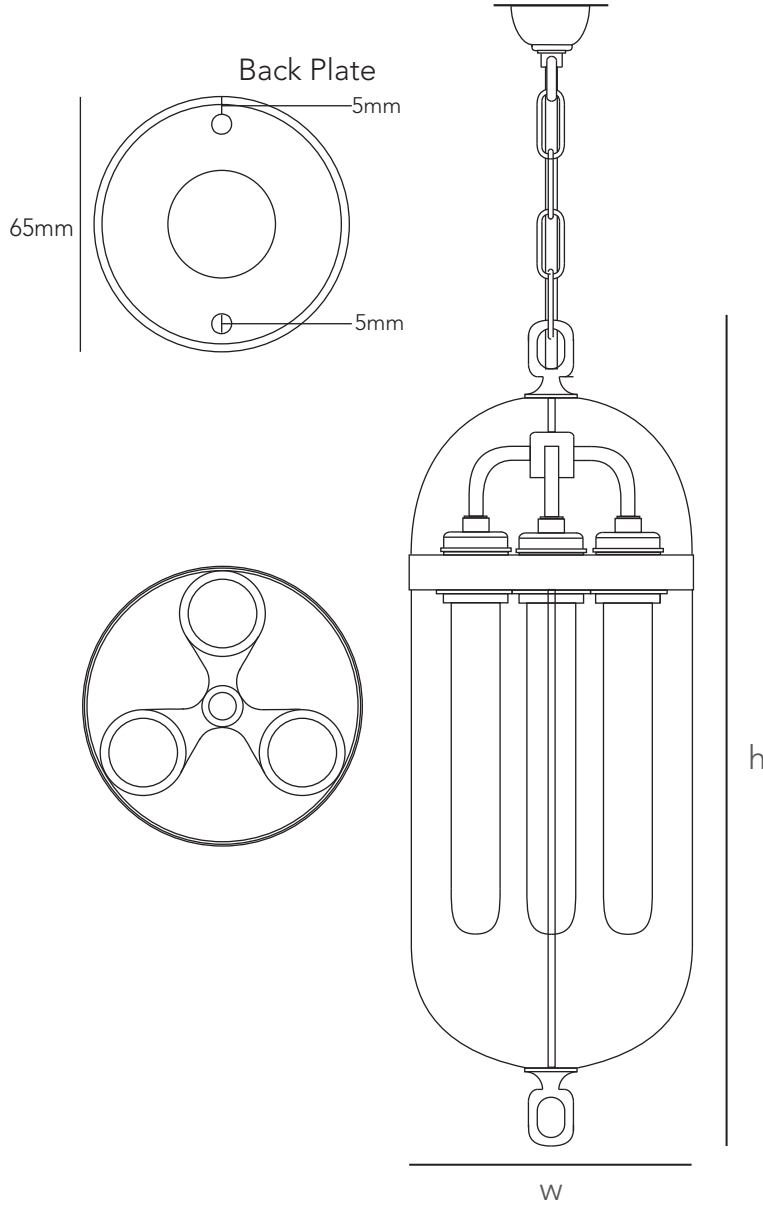

ASTON Lantern

FFLAST

SPECIFICATION	Weight (g)	Product Code	Bulb Cap	Max Wattage	IP Rating	w(mm)	h(mm)
Medium	2250	FFLAST	E27	40	IP20	165	475