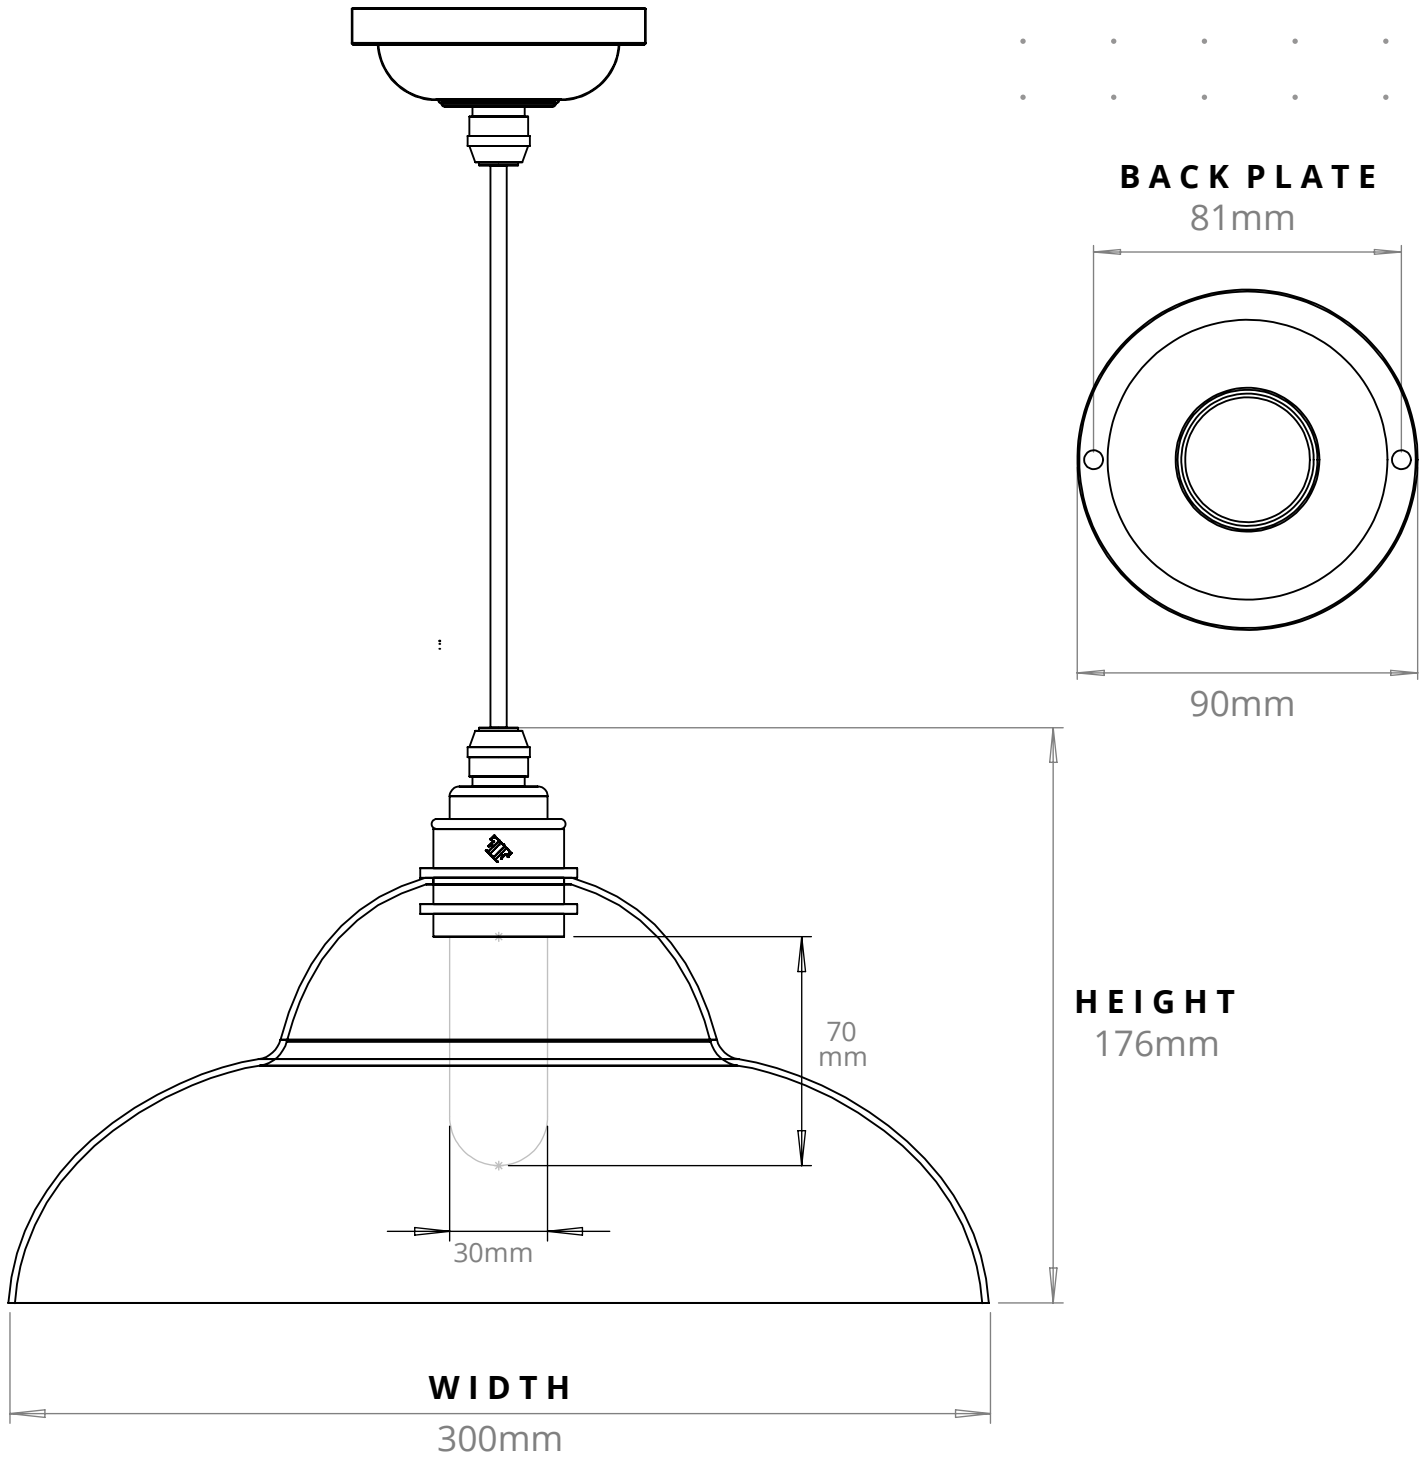

**WYE VALLEY BATHROOM PENDANT**  
SKU: WY-BP

SIZE	WEIGHT	LAMPHOLDER	MAX WATTAGE	IP RATING
EXTRA-LARGE	1079G	G9	8W	IP44

- All of our glass shades have a tolerance of 5mm and therefore weights may vary
- This product is supplied with a light source of energy class A++