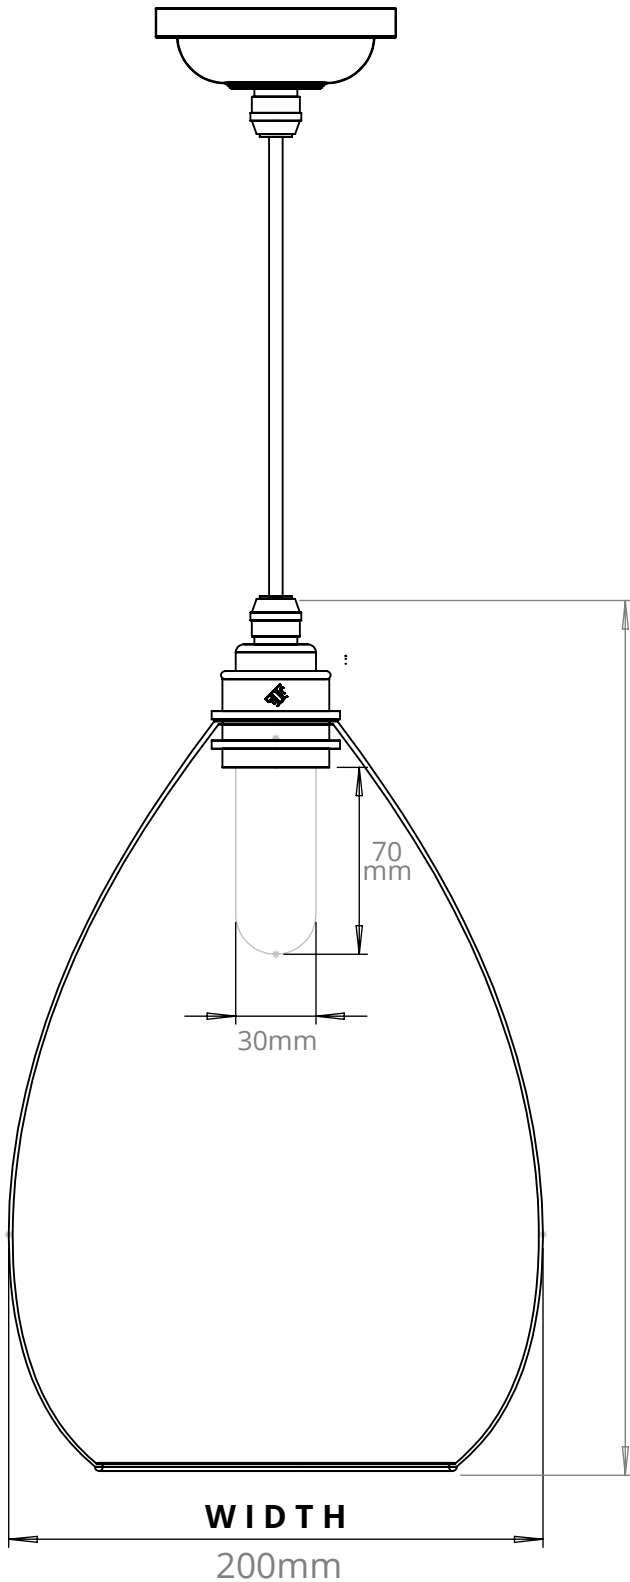

WELLINGTON BATHROOM PENDANT
SKU: WE-BP

SIZE	WEIGHT	LAMPHOLDER	MAX WATTAGE	IP RATING
EXTRA-LARGE	860G	G9	8W	IP44

- All of our glass shades have a tolerance of 5mm and therefore weights may vary
- This product is supplied with a light source of energy class A++