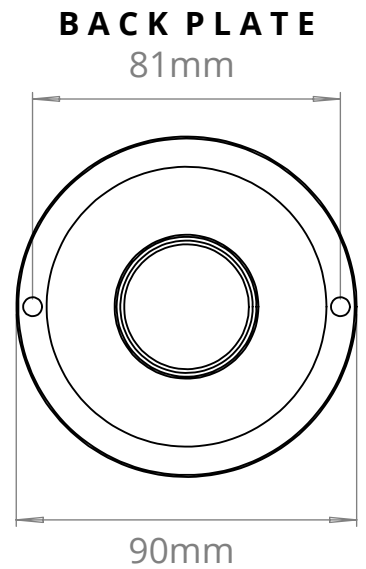

WELLINGTON BATHROOM PENDANT
SKU: WE-BP

SIZE	WEIGHT	LAMPHOLDER	MAX WATTAGE	IP RATING
EXTRA-LARGE	860G	G9	8W	IP44

- All of our glass shades have a tolerance of 5mm and therefore weights may vary
- This product is supplied with a light source of energy class A++