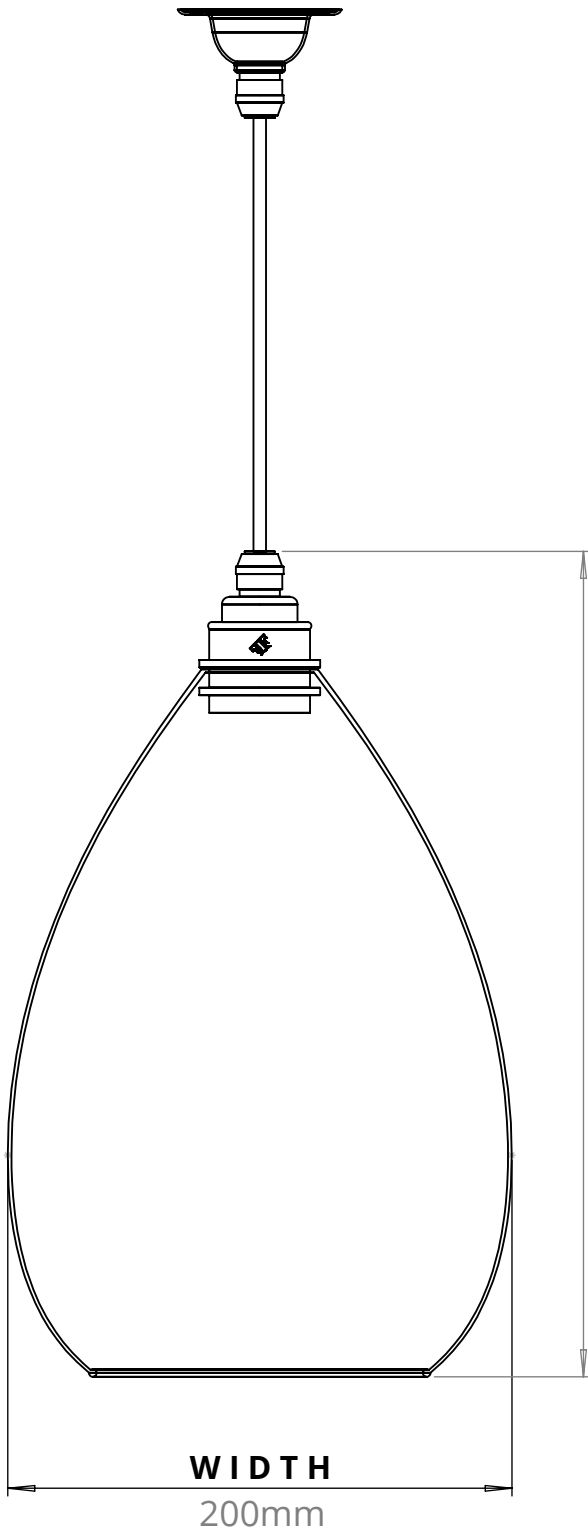

WELLINGTON PENDANT
SKU: WE-PN

SIZE	WEIGHT	LAMPHOLDER	MAX WATTAGE	IP RATING
EXTRA-LARGE	672G	E27	8W	IP20

BACK PLATE

■ All of our glass shades have a tolerance of 5mm and therefore weights may vary