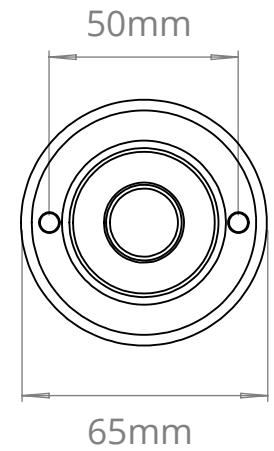

WELLINGTON PENDANT
SKU: WE-PN

SIZE	WEIGHT	LAMPHOLDER	MAX WATTAGE	IP RATING
EXTRA-LARGE	672G	E27	8W	IP20

BACK PLATE

■ All of our glass shades have a tolerance of 5mm and therefore weights may vary