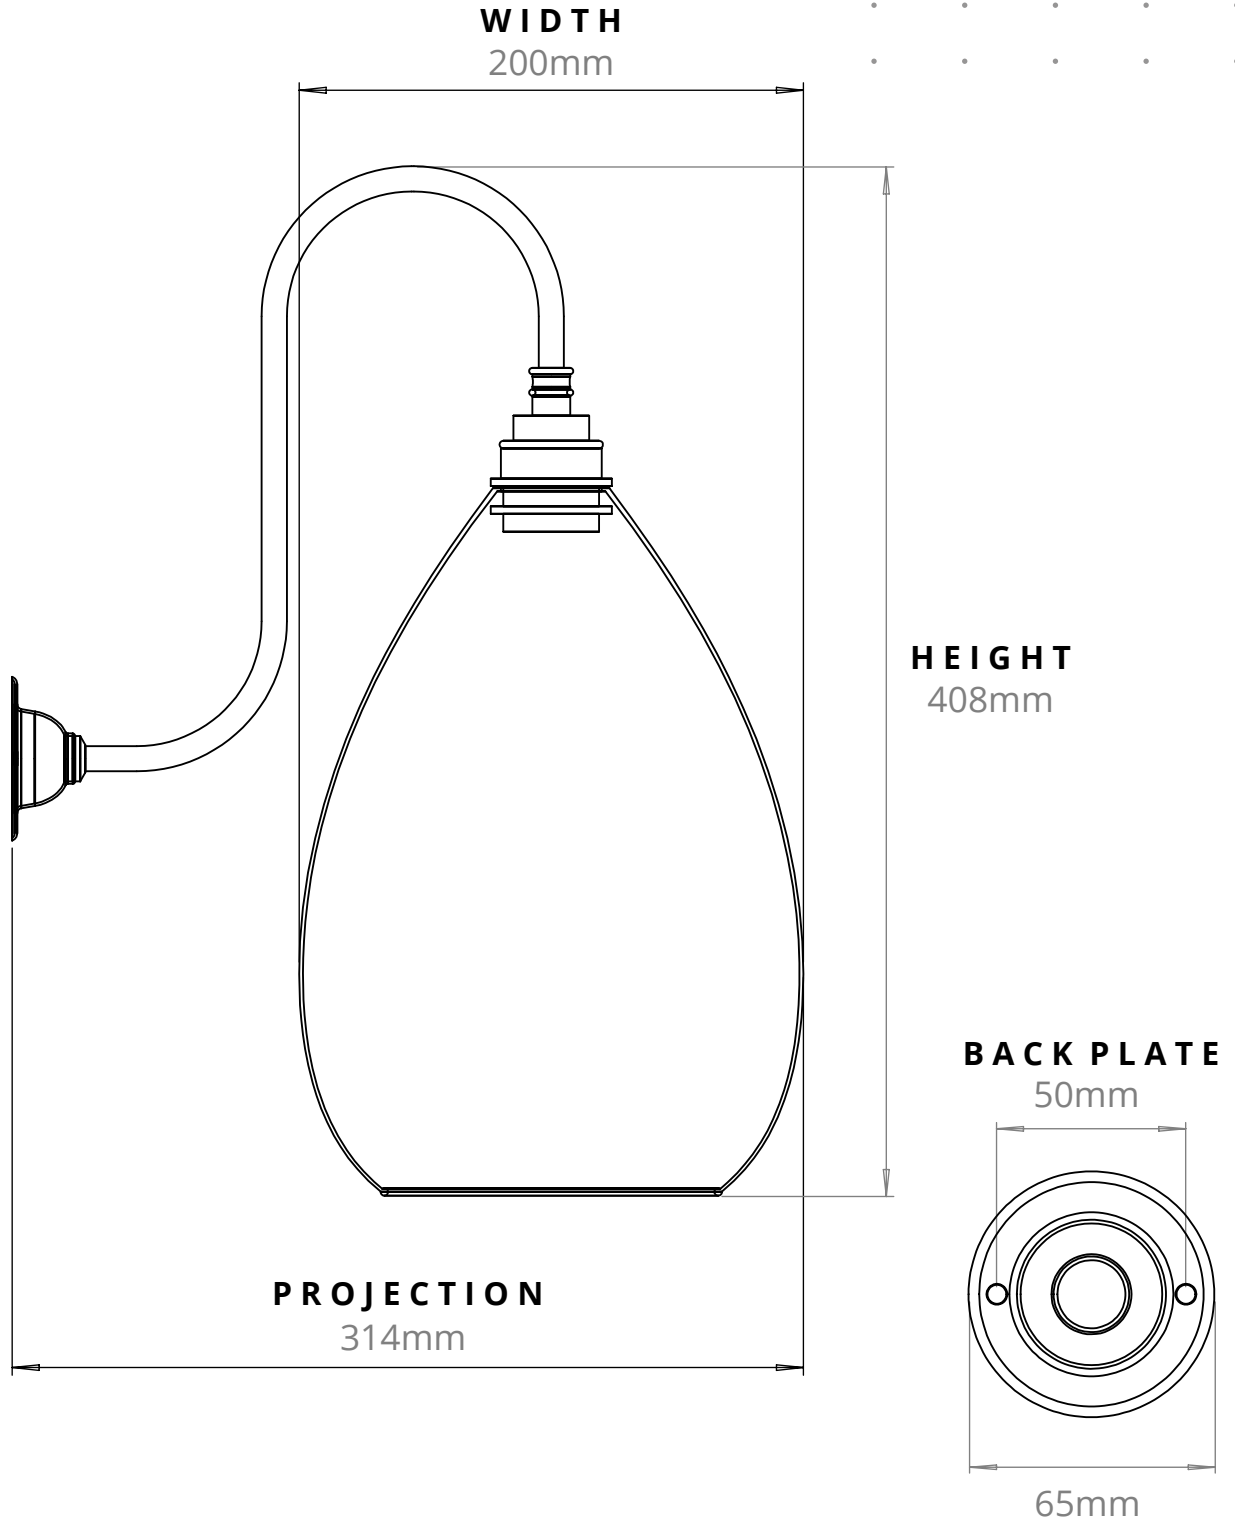

WELLINGTON SWAN NECK WALL LIGHT
SKU:WE-SN

SIZE	WEIGHT	LAMPHOLDER	MAX WATTAGE	IP RATING
EXTRA-LARGE	784G	E27	8W	IP20

■ All of our glass shades have a tolerance of 5mm and therefore weights may vary