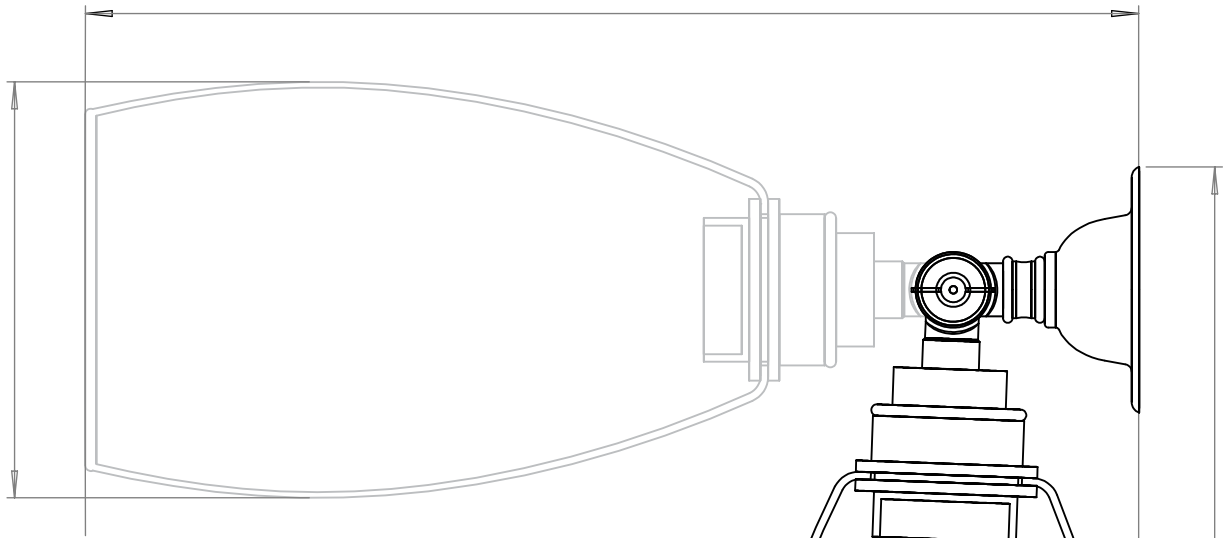

UPTON ADJUSTABLE SPOTLIGHT
SKU:UP-SP

SIZE	WEIGHT	LAMP HOLDER	MAX WATTAGE	IP RATING
MEDIUM	574G	E27	8W	IP20

PROJECTION
279mm

WIDTH
110mm

HEIGHT
264mm

BACK PLATE
50mm

■ All of our glass shades have a tolerance of 5mm and therefore weights may vary