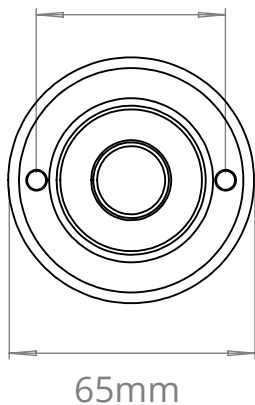

UPTON ADJUSTABLE SPOTLIGHT
SKU:UP-SP

SIZE	WEIGHT	LAMP HOLDER	MAX WATTAGE	IP RATING
MEDIUM	574G	E27	8W	IP20

PROJECTION
279mm

WIDTH
110mm

HEIGHT
264mm

BACK PLATE
50mm

■ All of our glass shades have a tolerance of 5mm and therefore weights may vary