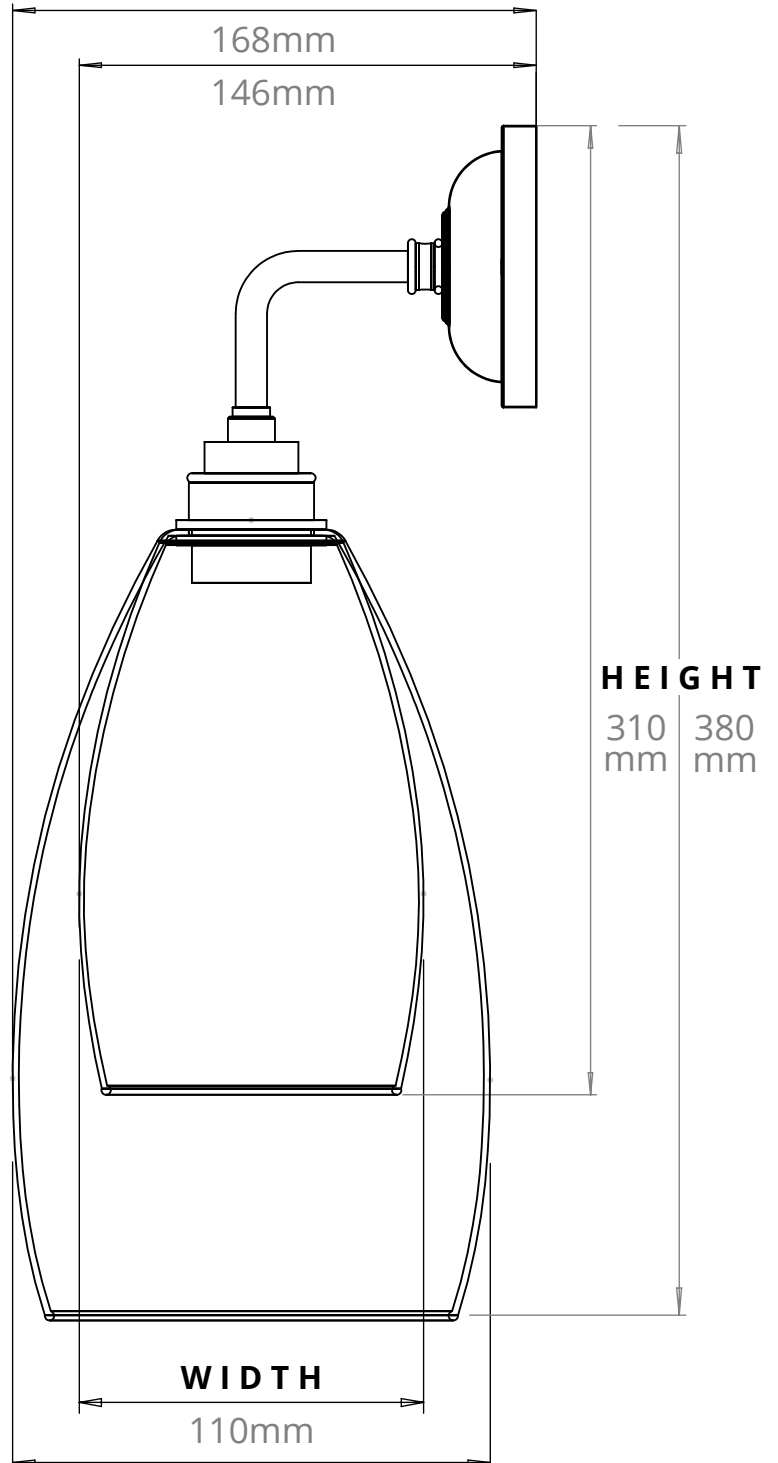

UPTON CONTEMPORARY WALL LIGHT
SKU:UP-CW

SIZE	WEIGHT	LAMP HOLDER	MAX WATTAGE	IP RATING
MEDIUM	578G	E27	8W	IP20
LARGE	688G	E27	8W	IP20

BACK PLATE

PROJECTION

WIDTH

110mm

150mm

■ All of our glass shades have a tolerance of 5mm and therefore weights may vary