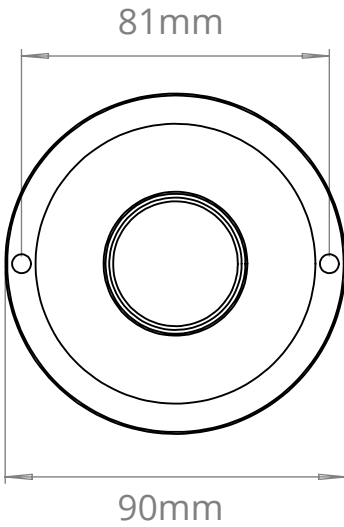

UPTON CONTEMPORARY WALL LIGHT
SKU:UP-CW

SIZE	WEIGHT	LAMP HOLDER	MAX WATTAGE	IP RATING
MEDIUM	578G	E27	8W	IP20
LARGE	688G	E27	8W	IP20

BACK PLATE

PROJECTION

WIDTH

110mm

150mm

■ All of our glass shades have a tolerance of 5mm and therefore weights may vary