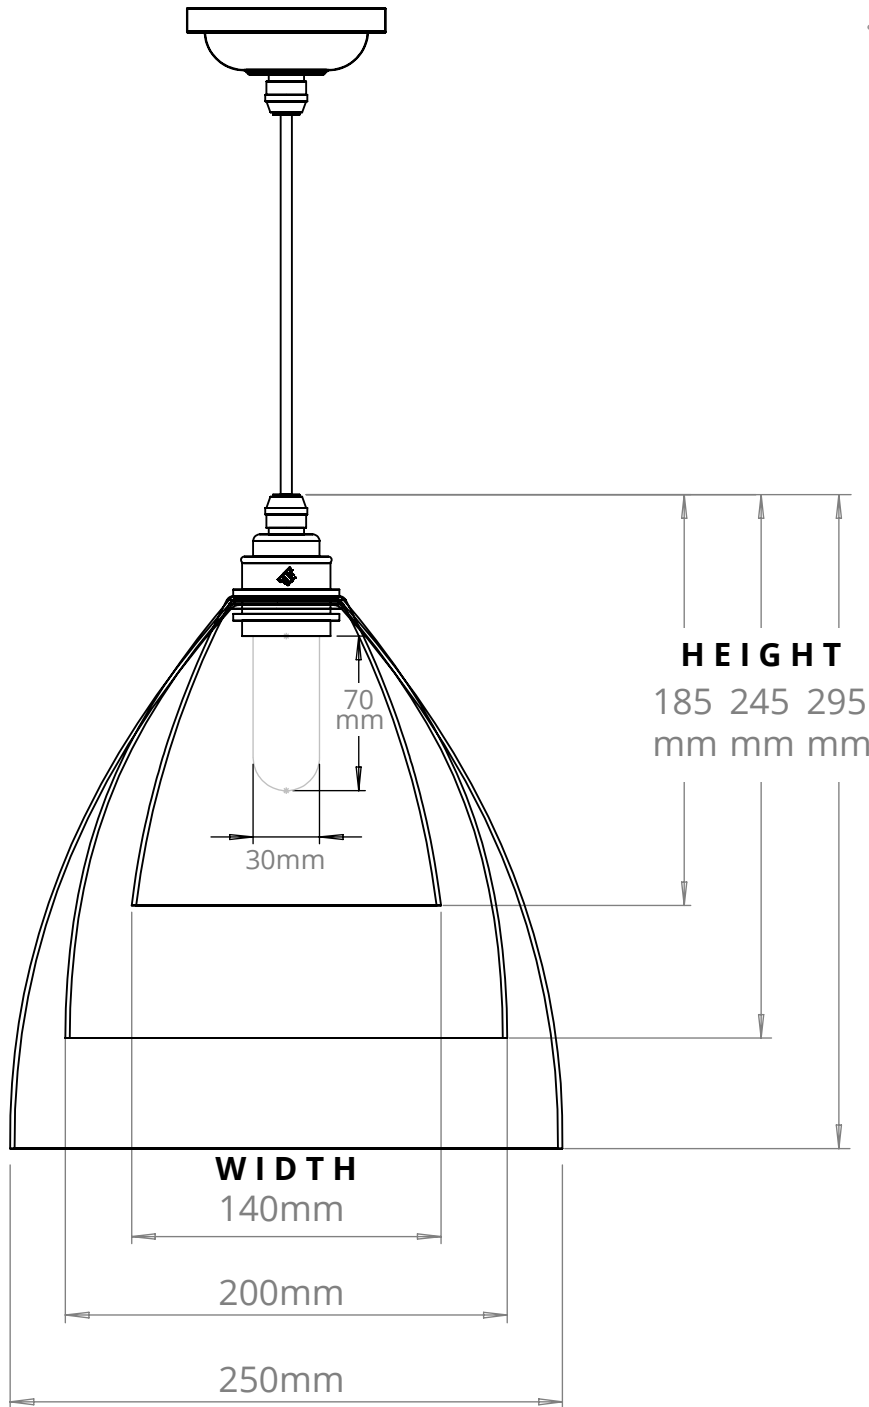

LEDBURY BATHROOM PENDANT
SKU: LE-BP

SIZE	WEIGHT	LAMPHOLDER	MAX WATTAGE	IP RATING
MEDIUM	588G	G9	8W	IP44
LARGE	800G	G9	8W	IP44
EXTRA-LARGE	1172G	G9	8W	IP44

- All of our glass shades have a tolerance of 5mm and therefore weights may vary
- This product is supplied with a light source of energy class A++