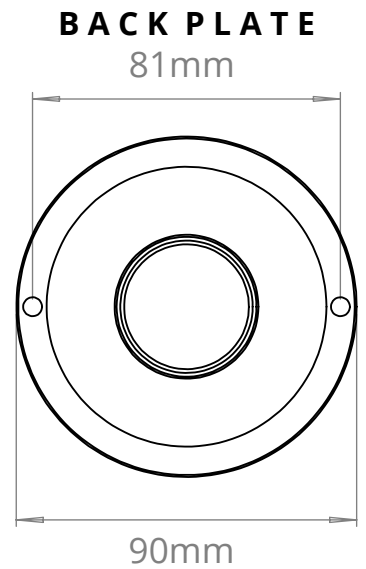

LEDBURY BATHROOM PENDANT
SKU: LE-BP

SIZE	WEIGHT	LAMPHOLDER	MAX WATTAGE	IP RATING
MEDIUM	588G	G9	8W	IP44
LARGE	800G	G9	8W	IP44
EXTRA-LARGE	1172G	G9	8W	IP44

- All of our glass shades have a tolerance of 5mm and therefore weights may vary
- This product is supplied with a light source of energy class A++