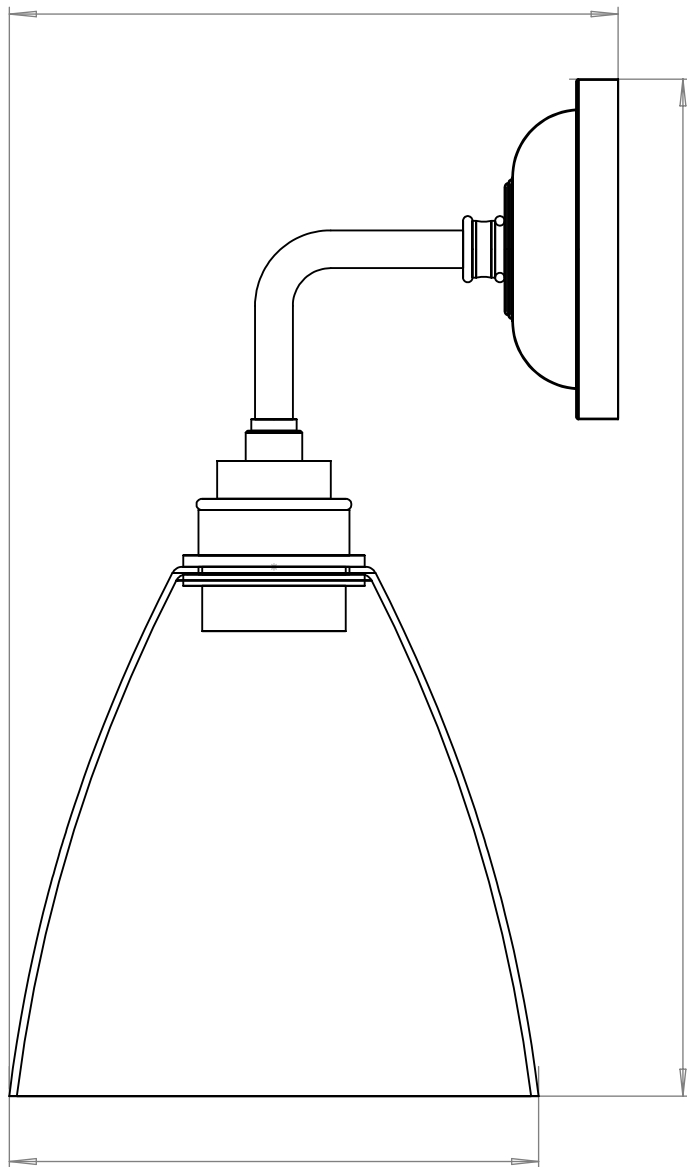

**LEDBURY CONTEMPORARY WALL LIGHT**  
SKU:LE-CW

SIZE	WEIGHT	LAMPHOLDER	MAX WATTAGE	IP RATING
MEDIUM	416G	E27	8W	IP20

**BACK PLATE**

81mm

90mm

**PROJECTION**

161mm

**HEIGHT**

269mm

**WIDTH**

140mm

■ All of our glass shades have a tolerance of 5mm and therefore weights may vary