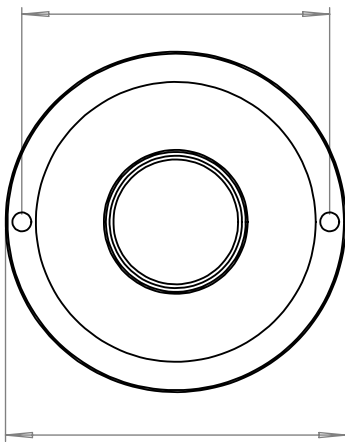

**LEDBURY CONTEMPORARY WALL LIGHT**  
SKU:LE-CW

SIZE	WEIGHT	LAMPHOLDER	MAX WATTAGE	IP RATING
MEDIUM	416G	E27	8W	IP20

**BACK PLATE**

81mm

90mm

**PROJECTION**

161mm

**HEIGHT**

269mm

**WIDTH**

140mm

■ All of our glass shades have a tolerance of 5mm and therefore weights may vary