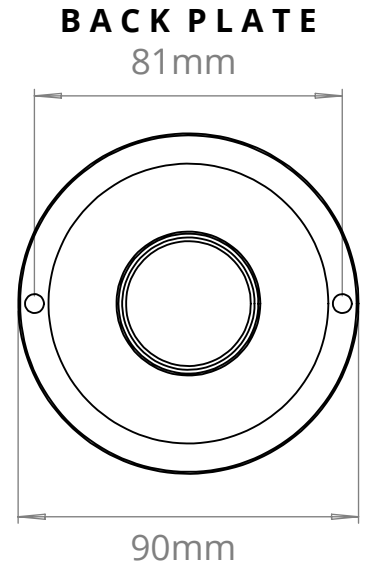

**HEREFORD BATHROOM PENDANT**  
SKU: HE-BP

SIZE	WEIGHT	LAMPHOLDER	MAX WATTAGE	IP RATING
MEDIUM	620G	G9	8W	IP44
LARGE	726G	G9	8W	IP44
EXTRA-LARGE	876G	G9	8W	IP44

- All of our glass shades have a tolerance of 5mm and therefore weights may vary
- This product is supplied with a light source of energy class A++