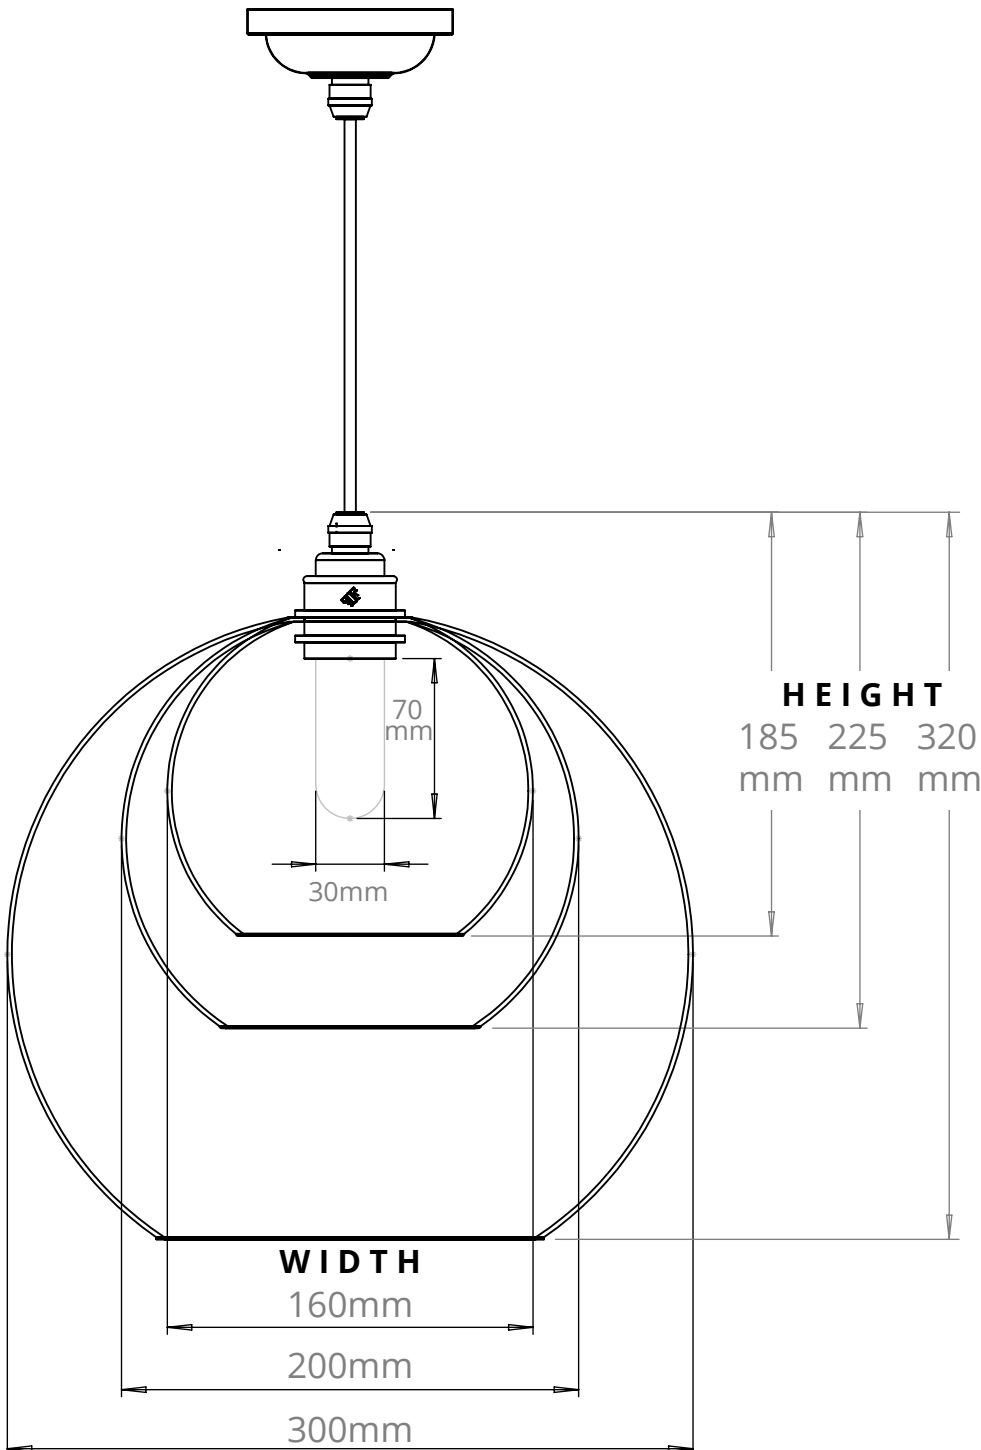

**HEREFORD BATHROOM PENDANT**  
SKU: HE-BP

SIZE	WEIGHT	LAMPHOLDER	MAX WATTAGE	IP RATING
MEDIUM	620G	G9	8W	IP44
LARGE	726G	G9	8W	IP44
EXTRA-LARGE	876G	G9	8W	IP44

- All of our glass shades have a tolerance of 5mm and therefore weights may vary
- This product is supplied with a light source of energy class A++