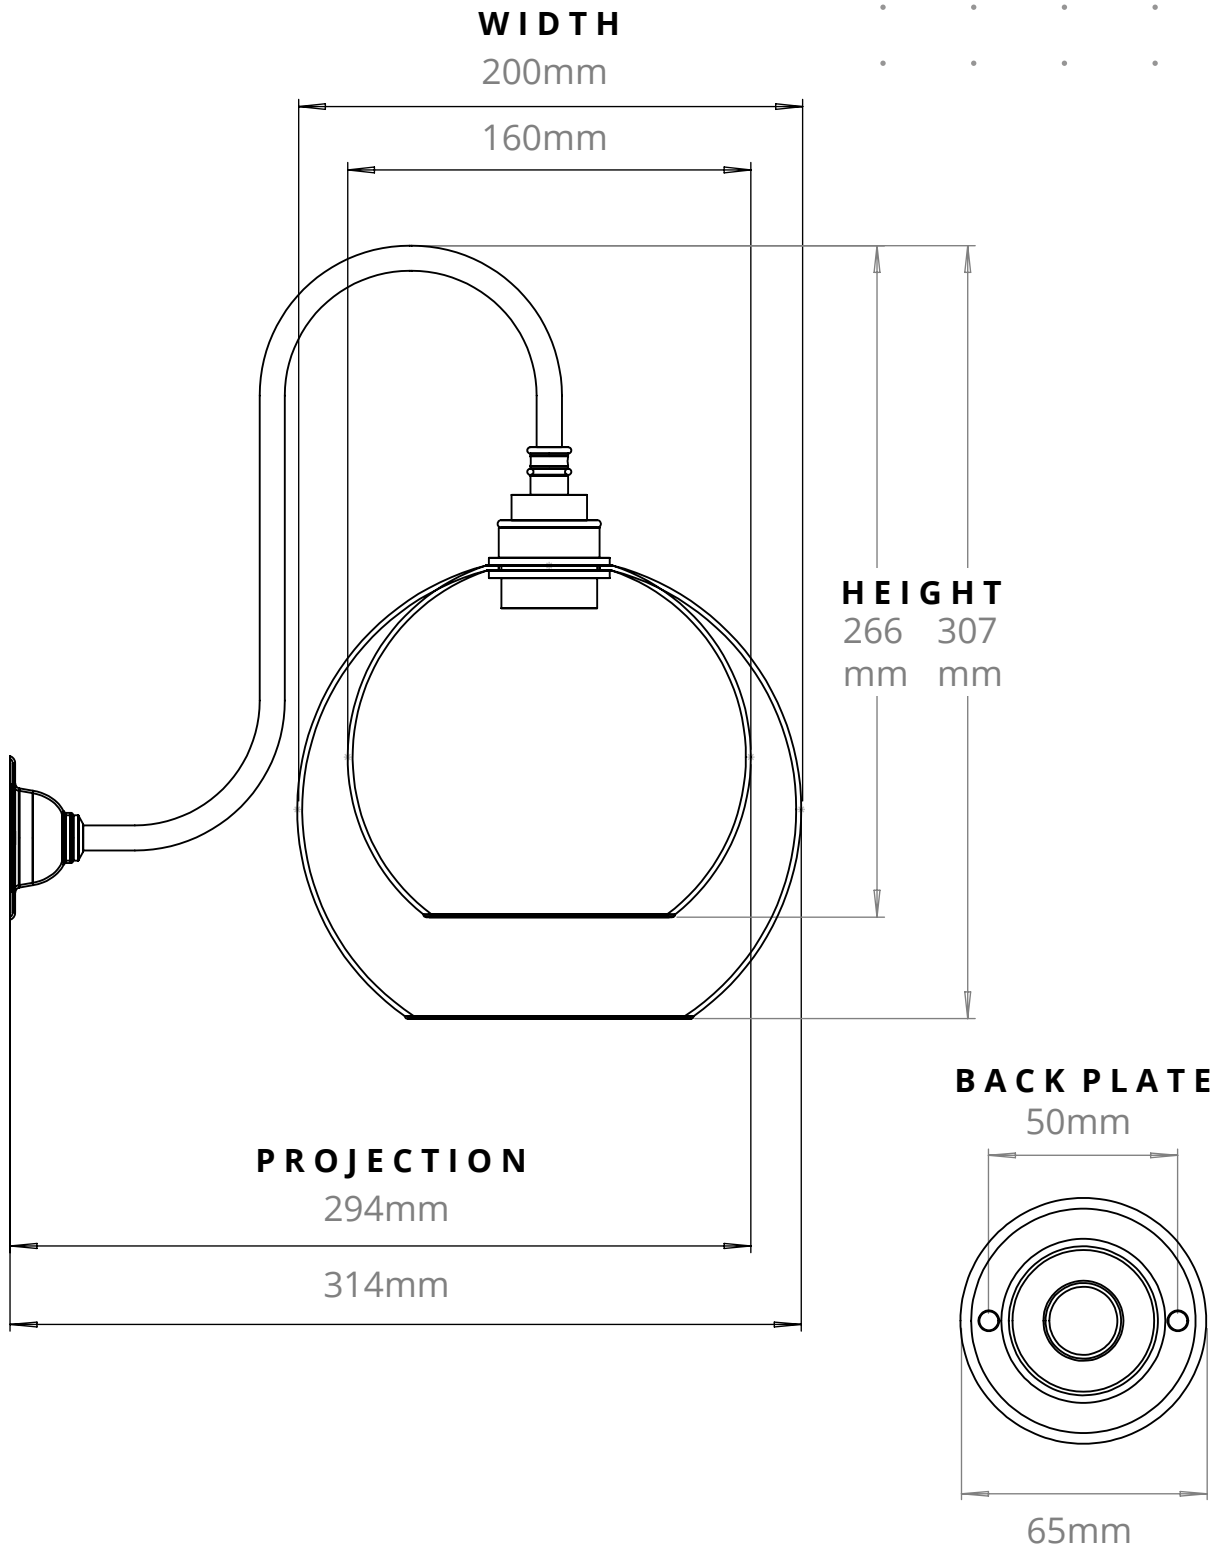

HEREFORD SWAN NECK WALL LIGHT
SKU:HE-SN

SIZE	WEIGHT	LAMP HOLDER	MAX WATTAGE	IP RATING
MEDIUM	552 G	E27	8 W	IP20
LARGE	724 G	E27	8 W	IP20

■ All of our glass shades have a tolerance of 5mm and therefore weights may vary