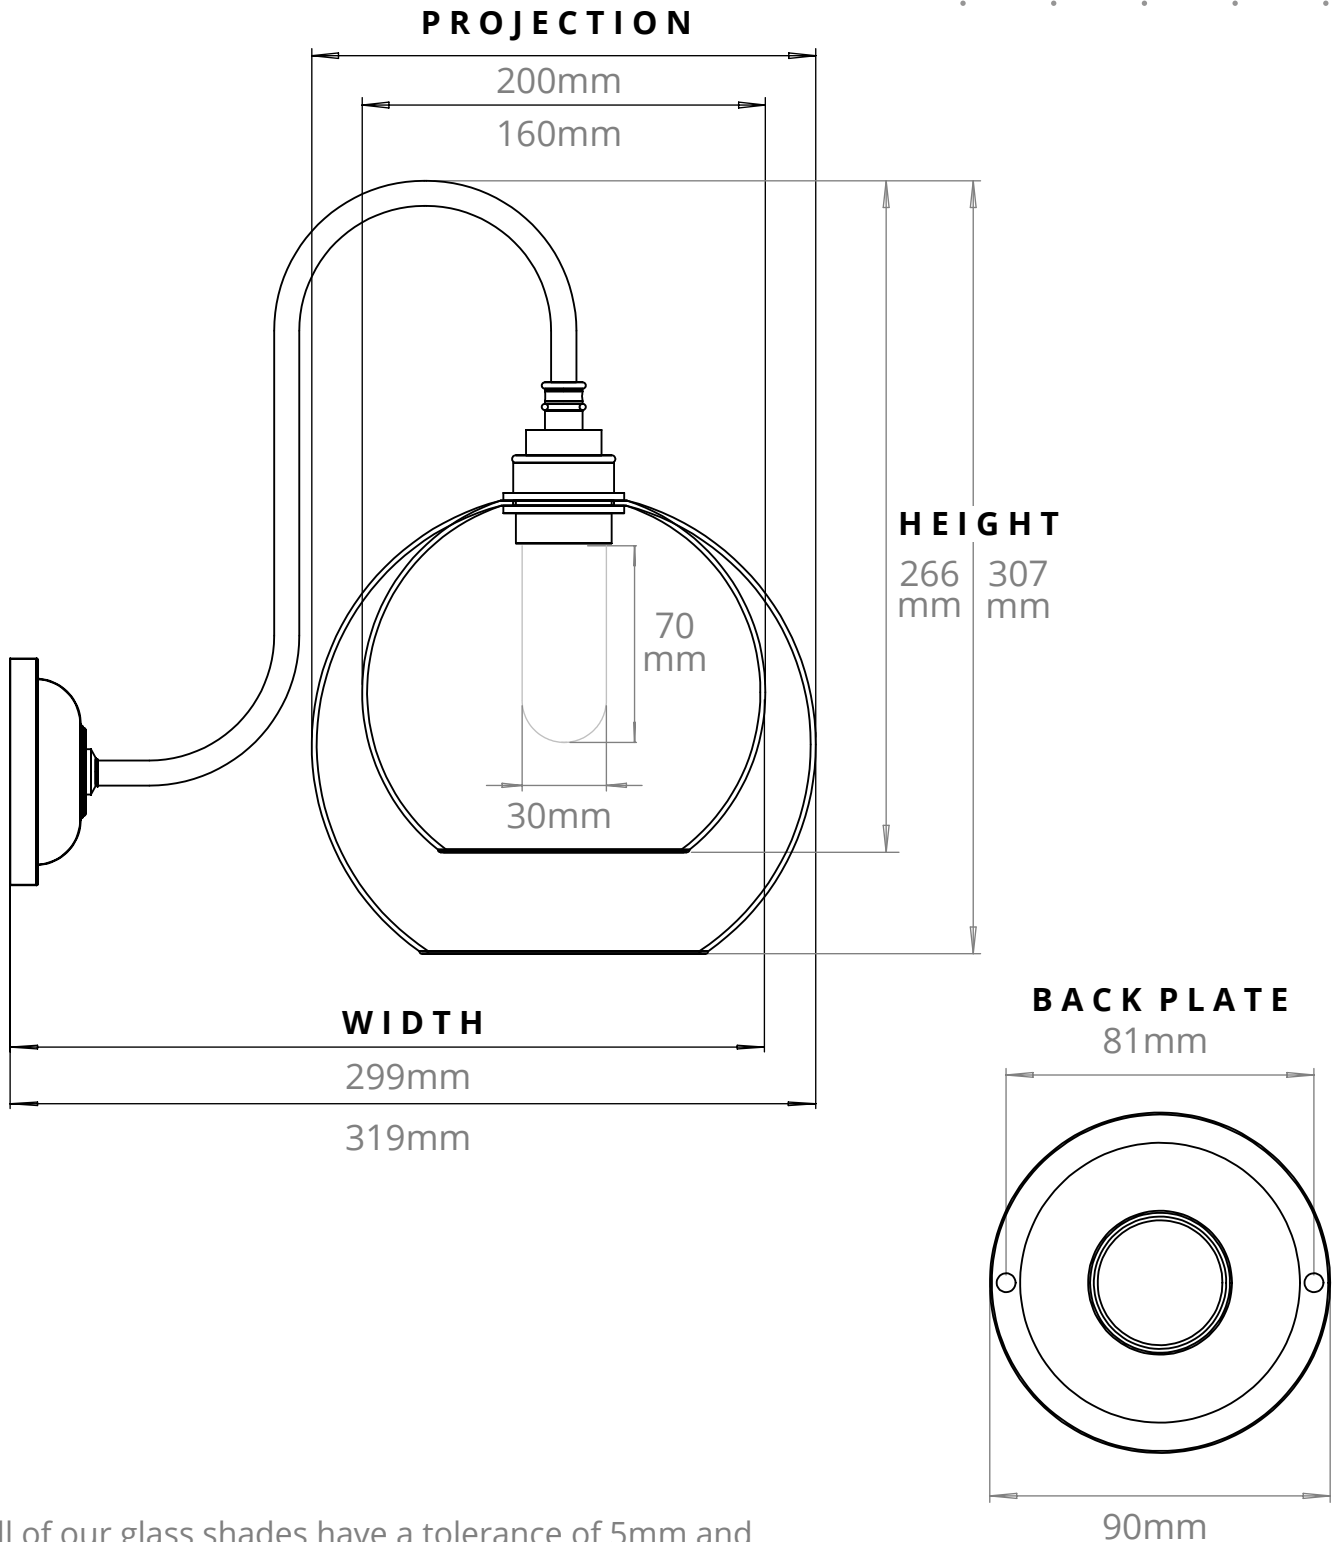

HEREFORD SWAN NECK BATHROOM WALL LIGHT
SKU: HE-SB

SIZE	WEIGHT	LAMPHOLDER	MAX WATTAGE	IP RATING
MEDIUM	718G	G9	8W	IP44
LARGE	890G	G9	8W	IP44

- All of our glass shades have a tolerance of 5mm and therefore weights may vary
- This product is supplied with a light source of energy class A++