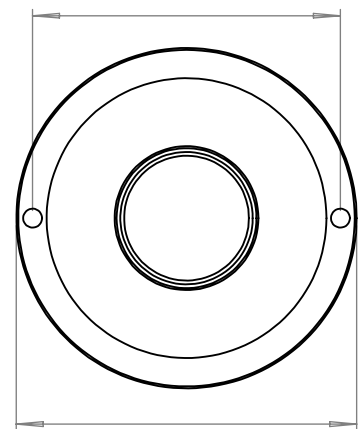

**HEREFORD CONTEMPORARY BATHROOM WALL LIGHT**  
SKU: HE-CB

SIZE	WEIGHT	LAMPHOLDER	MAX WATTAGE	IP RATING
MEDIUM	630G	G9	8W	IP44

**PROJECTION**

171mm

**HEIGHT**

268mm

**WIDTH**

160mm

**BACK PLATE**

81mm

90mm

- All of our glass shades have a tolerance of 5mm and therefore weights may vary
- This product is supplied with a light source of energy class A++