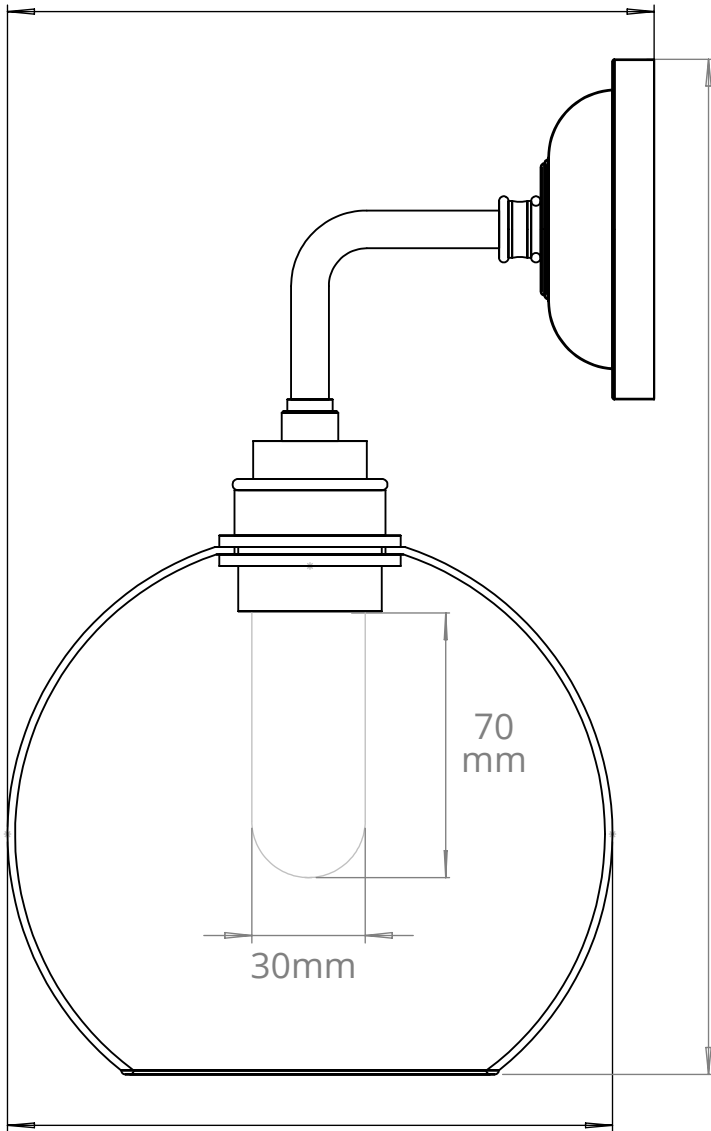

**HEREFORD CONTEMPORARY BATHROOM WALL LIGHT**  
SKU: HE-CB

SIZE	WEIGHT	LAMPHOLDER	MAX WATTAGE	IP RATING
MEDIUM	630G	G9	8W	IP44

**PROJECTION**

171mm

**HEIGHT**

268mm

**WIDTH**

160mm

**BACK PLATE**

81mm

90mm

- All of our glass shades have a tolerance of 5mm and therefore weights may vary
- This product is supplied with a light source of energy class A++