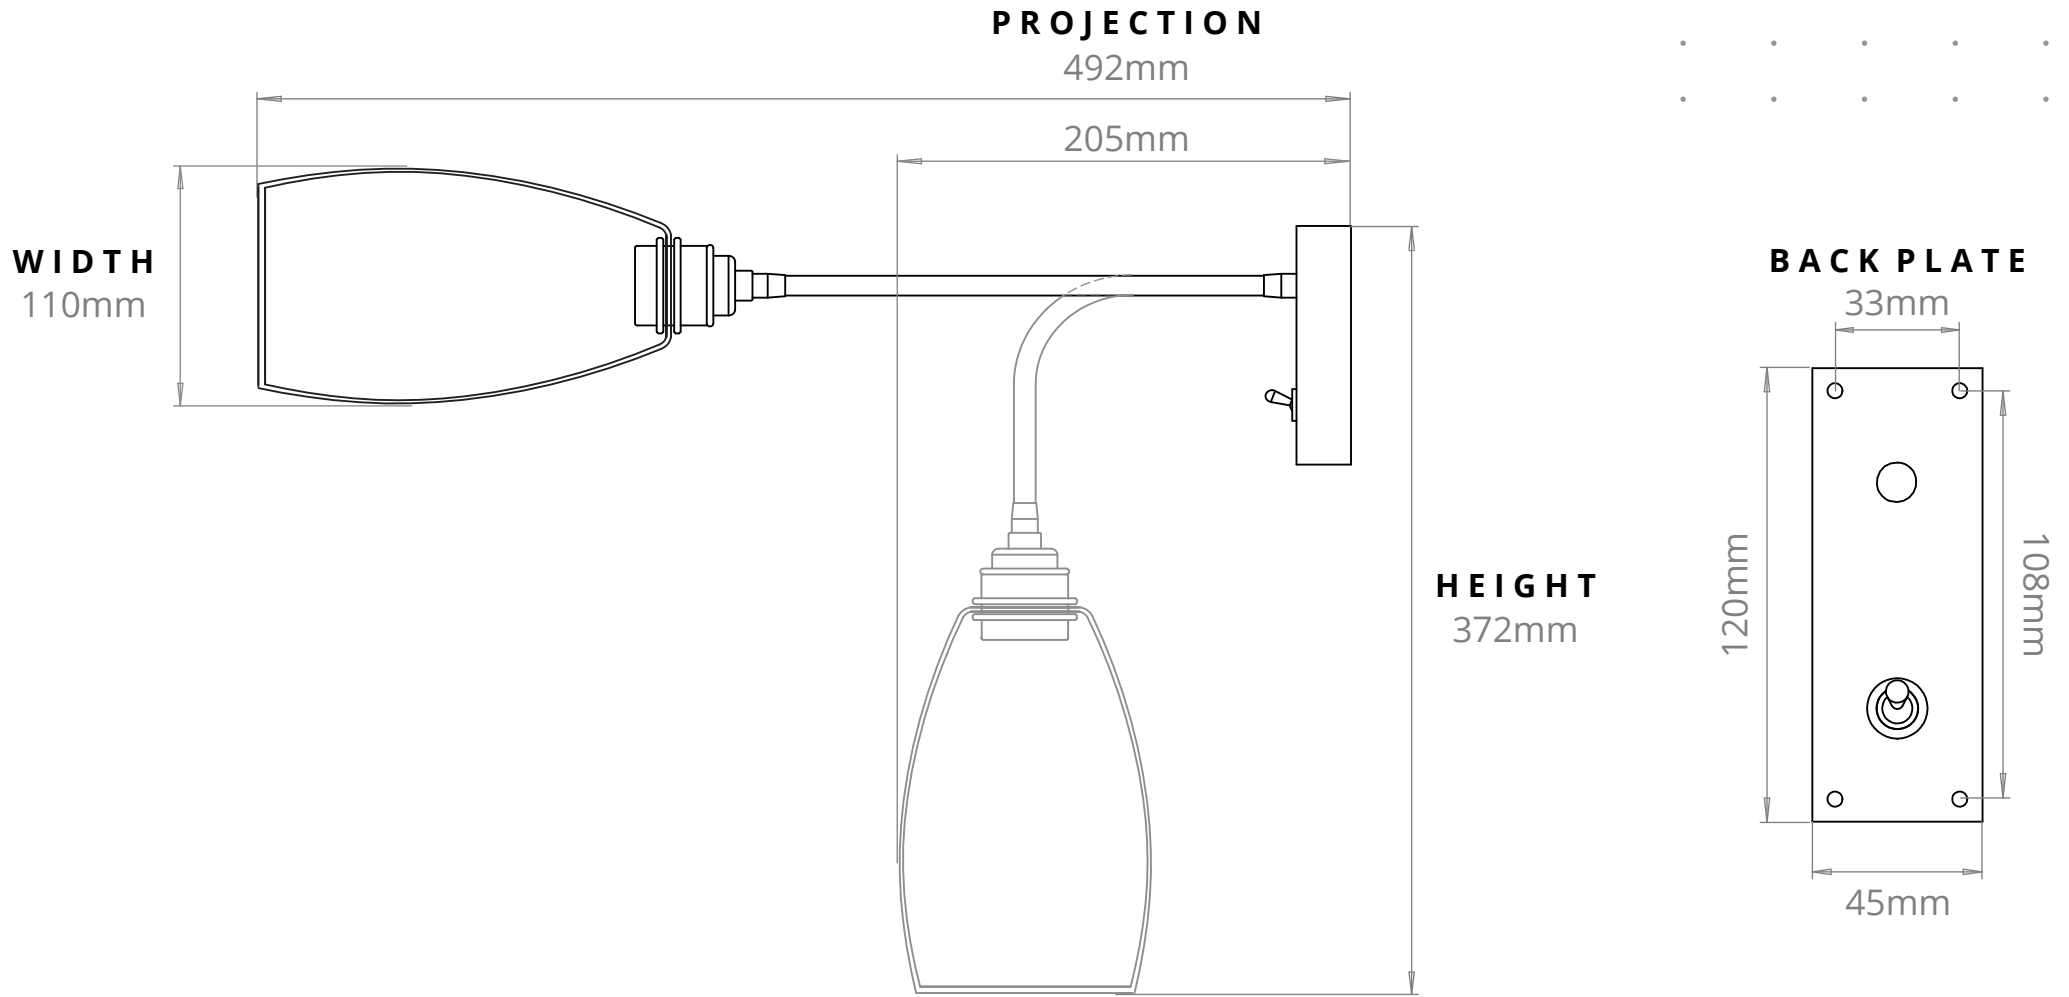

UPTON FLEXIBLE WALL LIGHT
SKU: UP-FWL

SIZE	WEIGHT	LAMPHOLDER	MAX WATTAGE	IP RATING
MEDIUM	760G	E27	8W	IP20

■ All of our glass shades have a tolerance of 5mm and therefore weights may vary