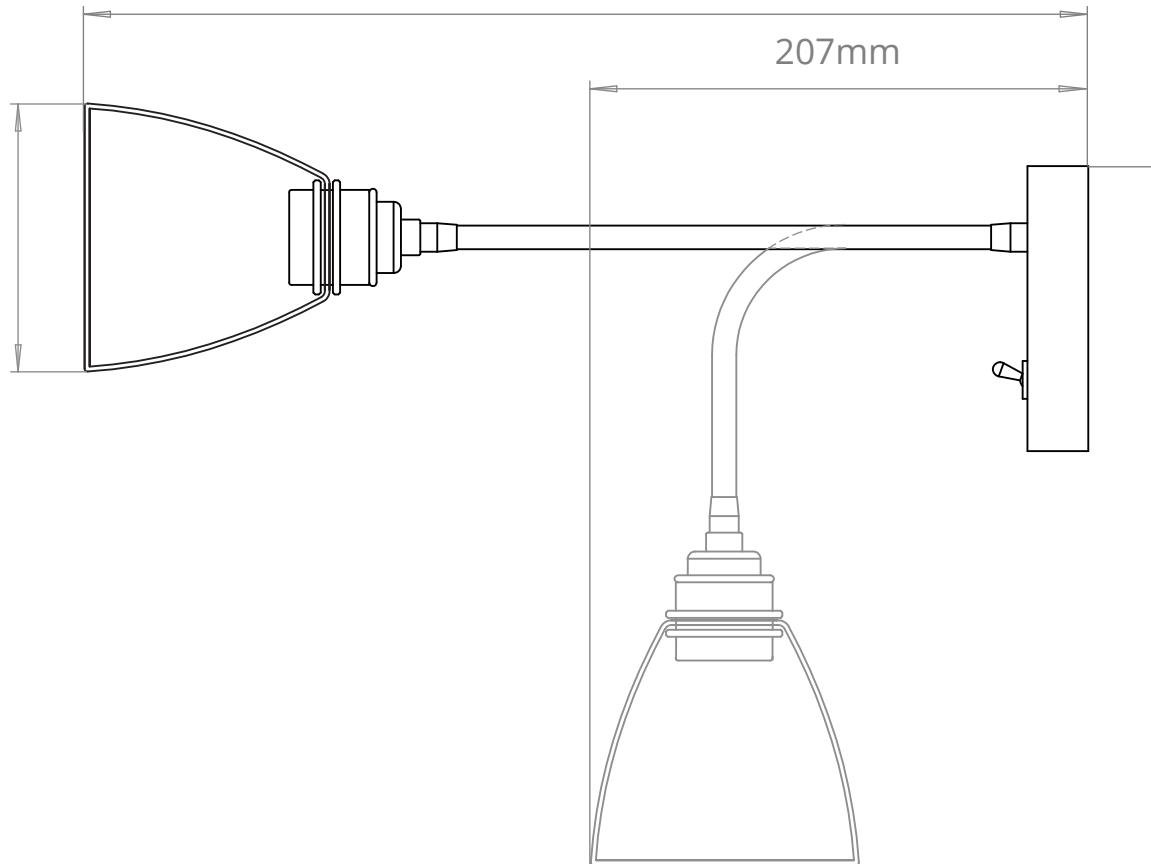

PIXLEY FLEXIBLE WALL LIGHT
SKU: PI-FWL

| SIZE | WEIGHT | LAMPHOLDER | MAX WATTAGE | IP RATING |
|-------------|--------|------------|-------------|-----------|
| EXTRA-SMALL | 525 G | E27 | 8 W | IP20 |

PROJECTION

414mm

207mm

WIDTH
110mm

HEIGHT
295mm

BACK PLATE

33mm

120mm

108mm

45mm

■ All of our glass shades have a tolerance of 5mm and therefore weights may vary