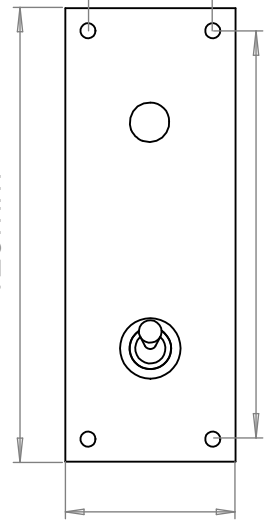

PIXLEY FLEXIBLE WALL LIGHT
SKU: PI-FWL

| SIZE | WEIGHT | LAMPHOLDER | MAX WATTAGE | IP RATING |
|-------------|--------|------------|-------------|-----------|
| EXTRA-SMALL | 525 G | E27 | 8 W | IP20 |

PROJECTION

414mm

207mm

WIDTH
110mm

HEIGHT
295mm

BACK PLATE

33mm

120mm

108mm

45mm

■ All of our glass shades have a tolerance of 5mm and therefore weights may vary