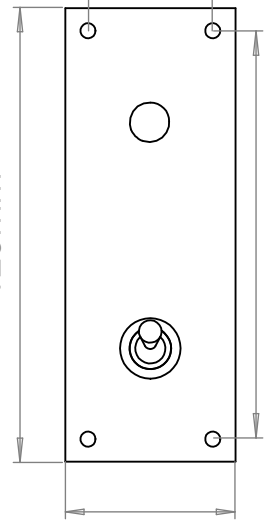

LEDBURY FLEXIBLE WALL LIGHT
SKU: LE-FWL

SIZE	WEIGHT	LAMPHOLDER	MAX WATTAGE	IP RATING
MEDIUM	600 G	E27	8 W	IP20

PROJECTION

450mm

220mm

WIDTH
140mm

HEIGHT
330mm

BACK PLATE

33mm

120mm

108mm

45mm

■ All of our glass shades have a tolerance of 5mm and therefore weights may vary