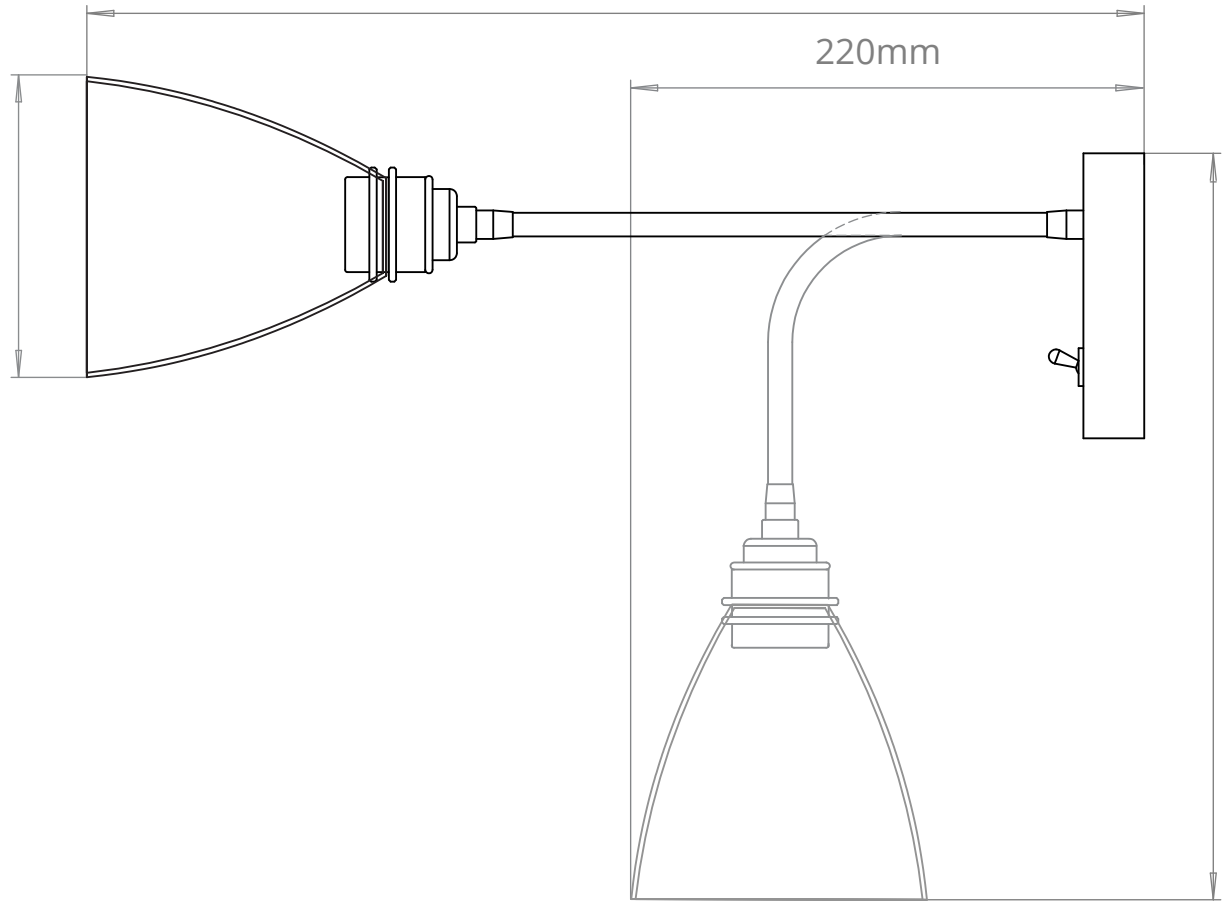

LEDBURY FLEXIBLE WALL LIGHT
SKU: LE-FWL

SIZE	WEIGHT	LAMPHOLDER	MAX WATTAGE	IP RATING
MEDIUM	600 G	E27	8 W	IP20

PROJECTION

450mm

220mm

WIDTH
140mm

HEIGHT
330mm

BACK PLATE

33mm

120mm

108mm

45mm

■ All of our glass shades have a tolerance of 5mm and therefore weights may vary